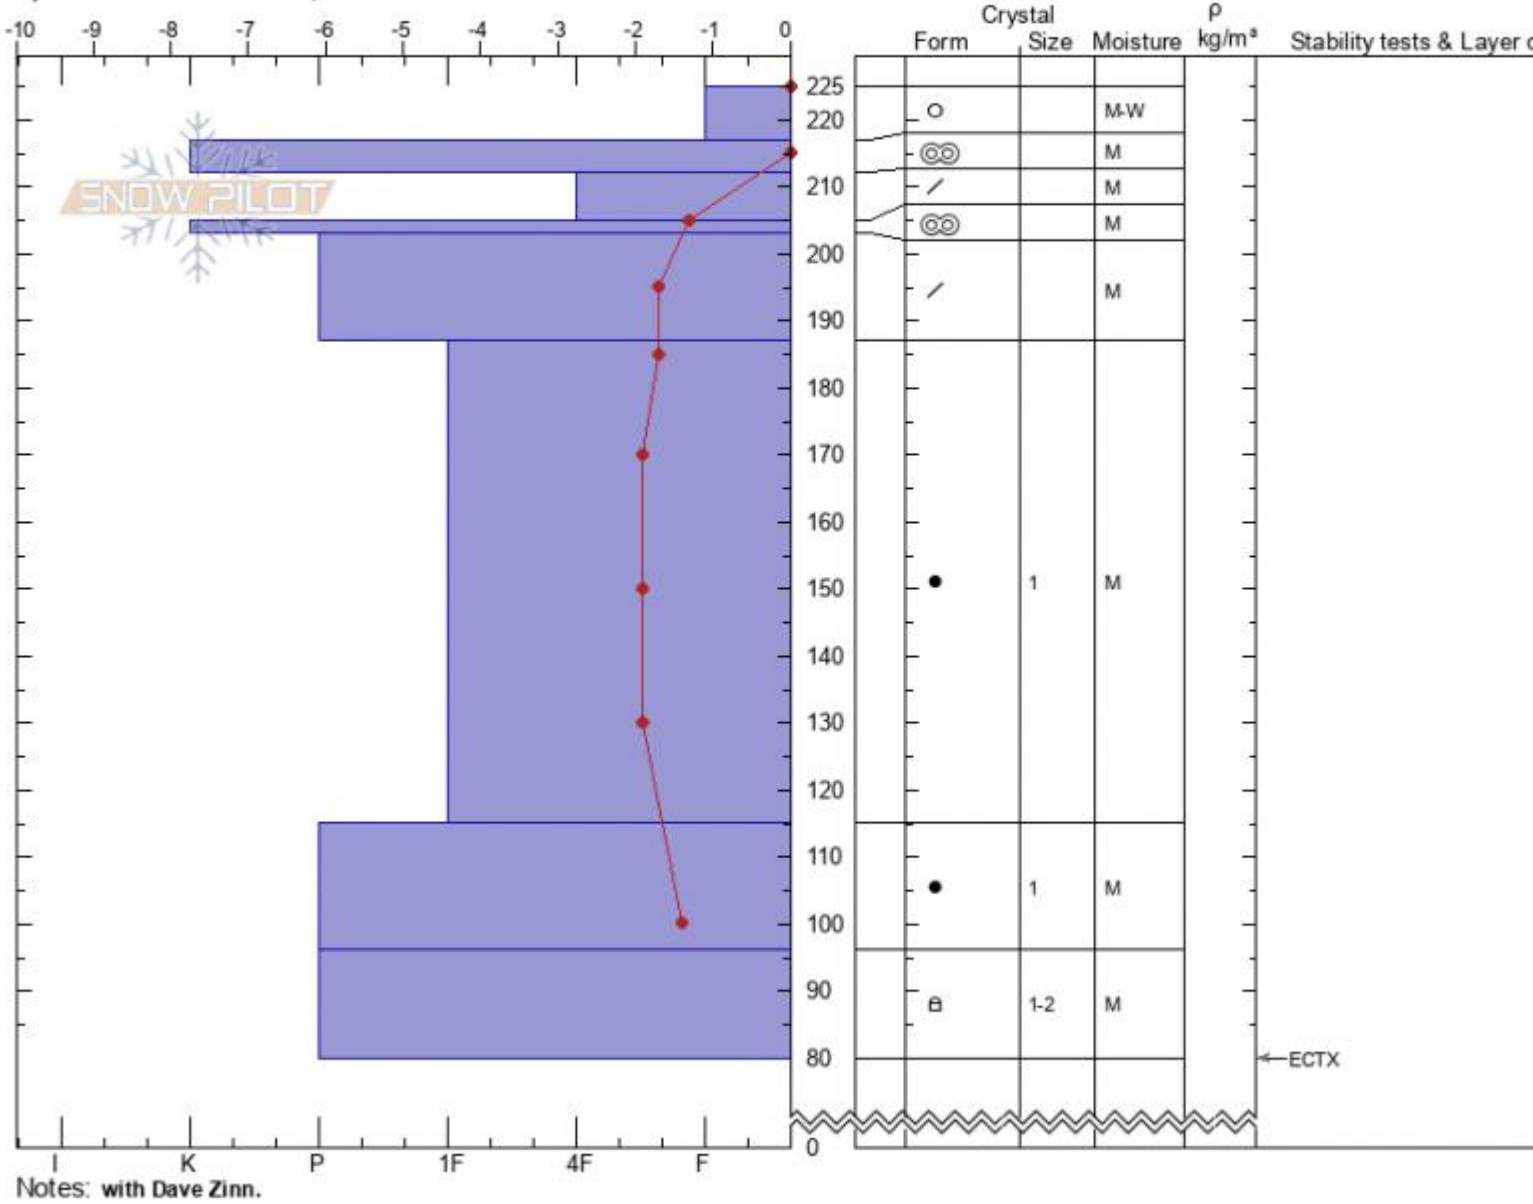

Fairy Lake
 Bridger Range
 MT
 Elevation: 8669 ft
 Aspect: S
 Specifics: Ski tracks on slope

Zach Keskinen
 03/14/2021 - 12:32pm
 Co-ord: 45.91952N, -110.97719W
 Slope Angle: 25°
 Wind Loading: no

Stability: **very_good**
 Air Temperature: 2°C
 Sky Cover: **SCT**
 Precipitation: **NO**
 Wind: **Calm**

HS: 225 Layer Notes:
 PF: 15 225-217cm: Problematic layer

Advisory Region
 Bridger Range
 Longitude
 -110.96W
 Latitude
 45.90N
 Bridger Range, 2021-03-14