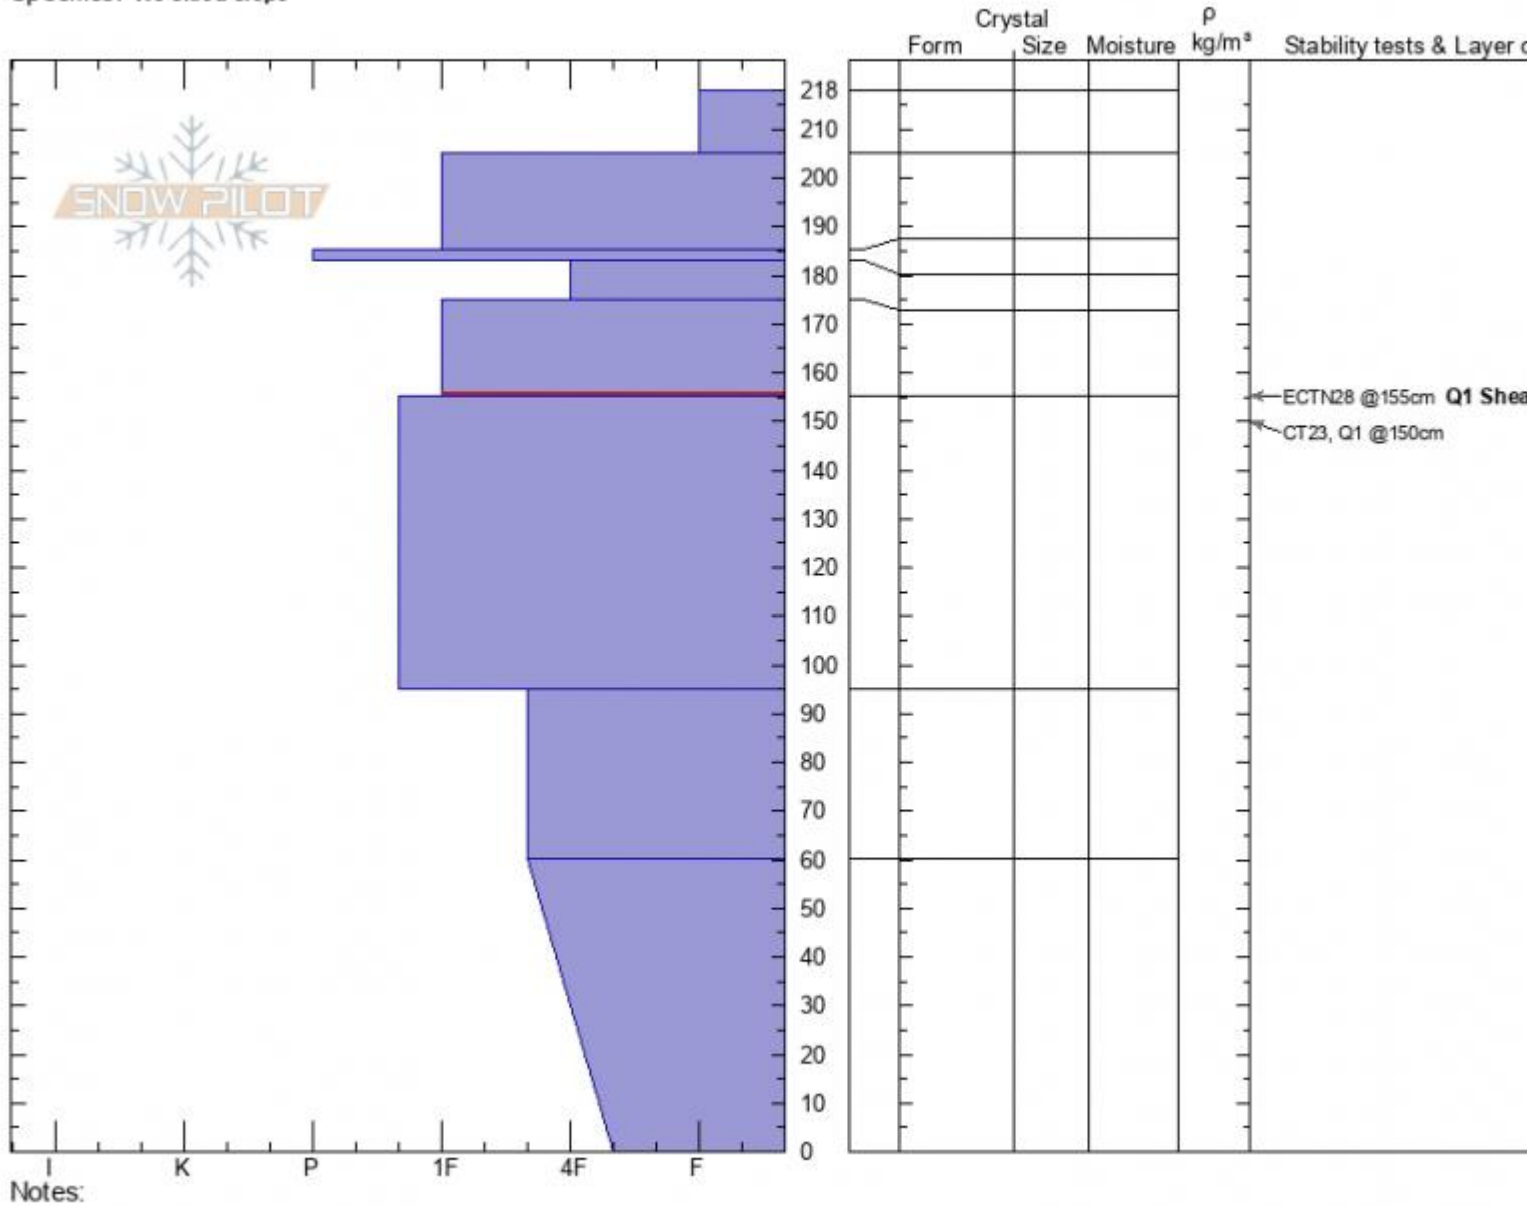

Dudley Creek  
 Madison Range-N  
 MT  
 Elevation: 2502 m  
 Aspect: NE  
 Specifics: We skied slope

Erich Schreier  
 03/27/2021 - 7:00pm  
 Co-ord: 45.28594N, -111.28725W  
 Slope Angle: 32°  
 Wind Loading: previous

Stability:  
 Air Temperature: 0°C  
 Sky Cover: CLR  
 Precipitation: NO  
 Wind: S Calm

HS: 218 Layer Notes:  
 175-155cm: Problematic layer

Advisory Region  
 Northern Madison  
 Longitude  
 -111.29W  
 Latitude  
 45.29N