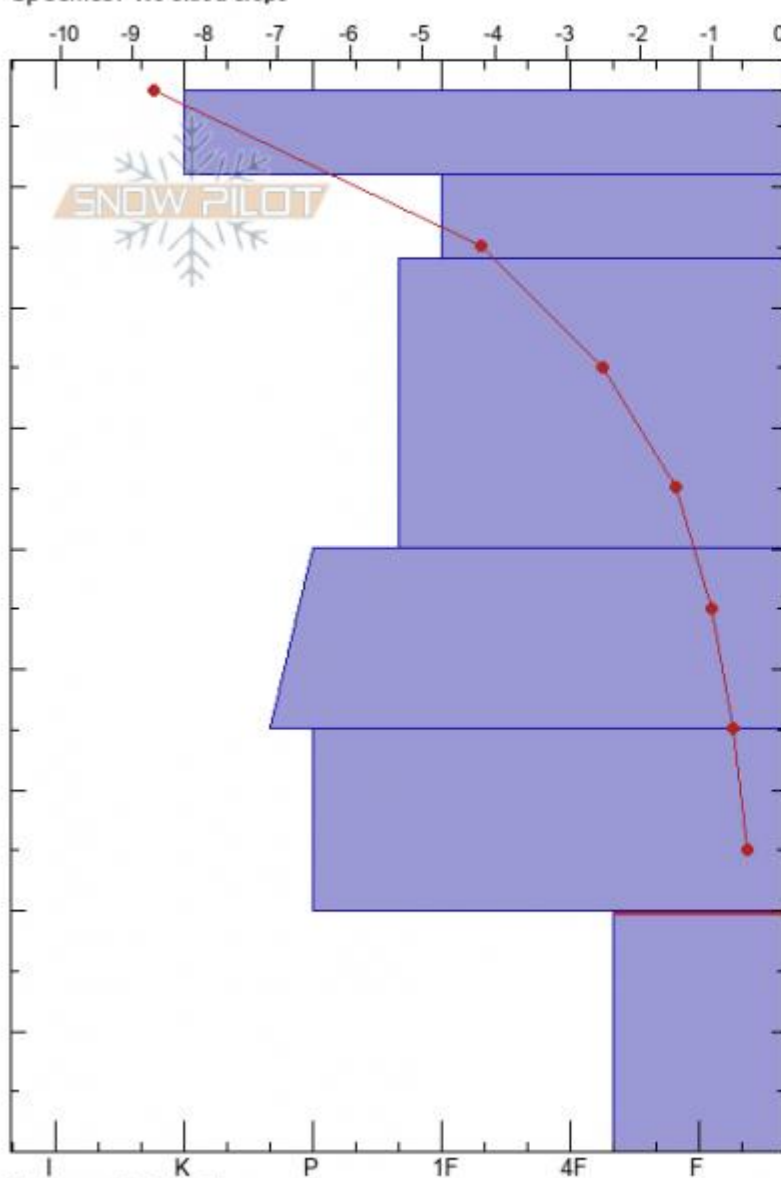

**Beehive Basin**  
**Madison Range-N**  
**MT**  
 Elevation: **8542 ft**  
 Aspect: **SW**  
 Specifics: **We skied slope**

**Zach Keskinen**  
**04/01/2021 - 10:45am**  
 Co-ord: **45.32256N, -111.38968W**  
 Slope Angle: **32°**  
 Wind Loading: **no**

Stability: **very\_good**  
 Air Temperature: **0.5°C**  
 Sky Cover: **CLR**  
 Precipitation: **NO**  
 Wind: **Calm**

HS: **88**    Layer Notes:  
 PF: **5**    20-0cm: **Problematic layer**

Form	Crystal Size	Moisture	$\rho$ kg/m <sup>3</sup>	Stability tests & Layer c
⊙		D		
●	1	D		
○		D		
●	1	D		
○		D		
○ (B)	24	M		