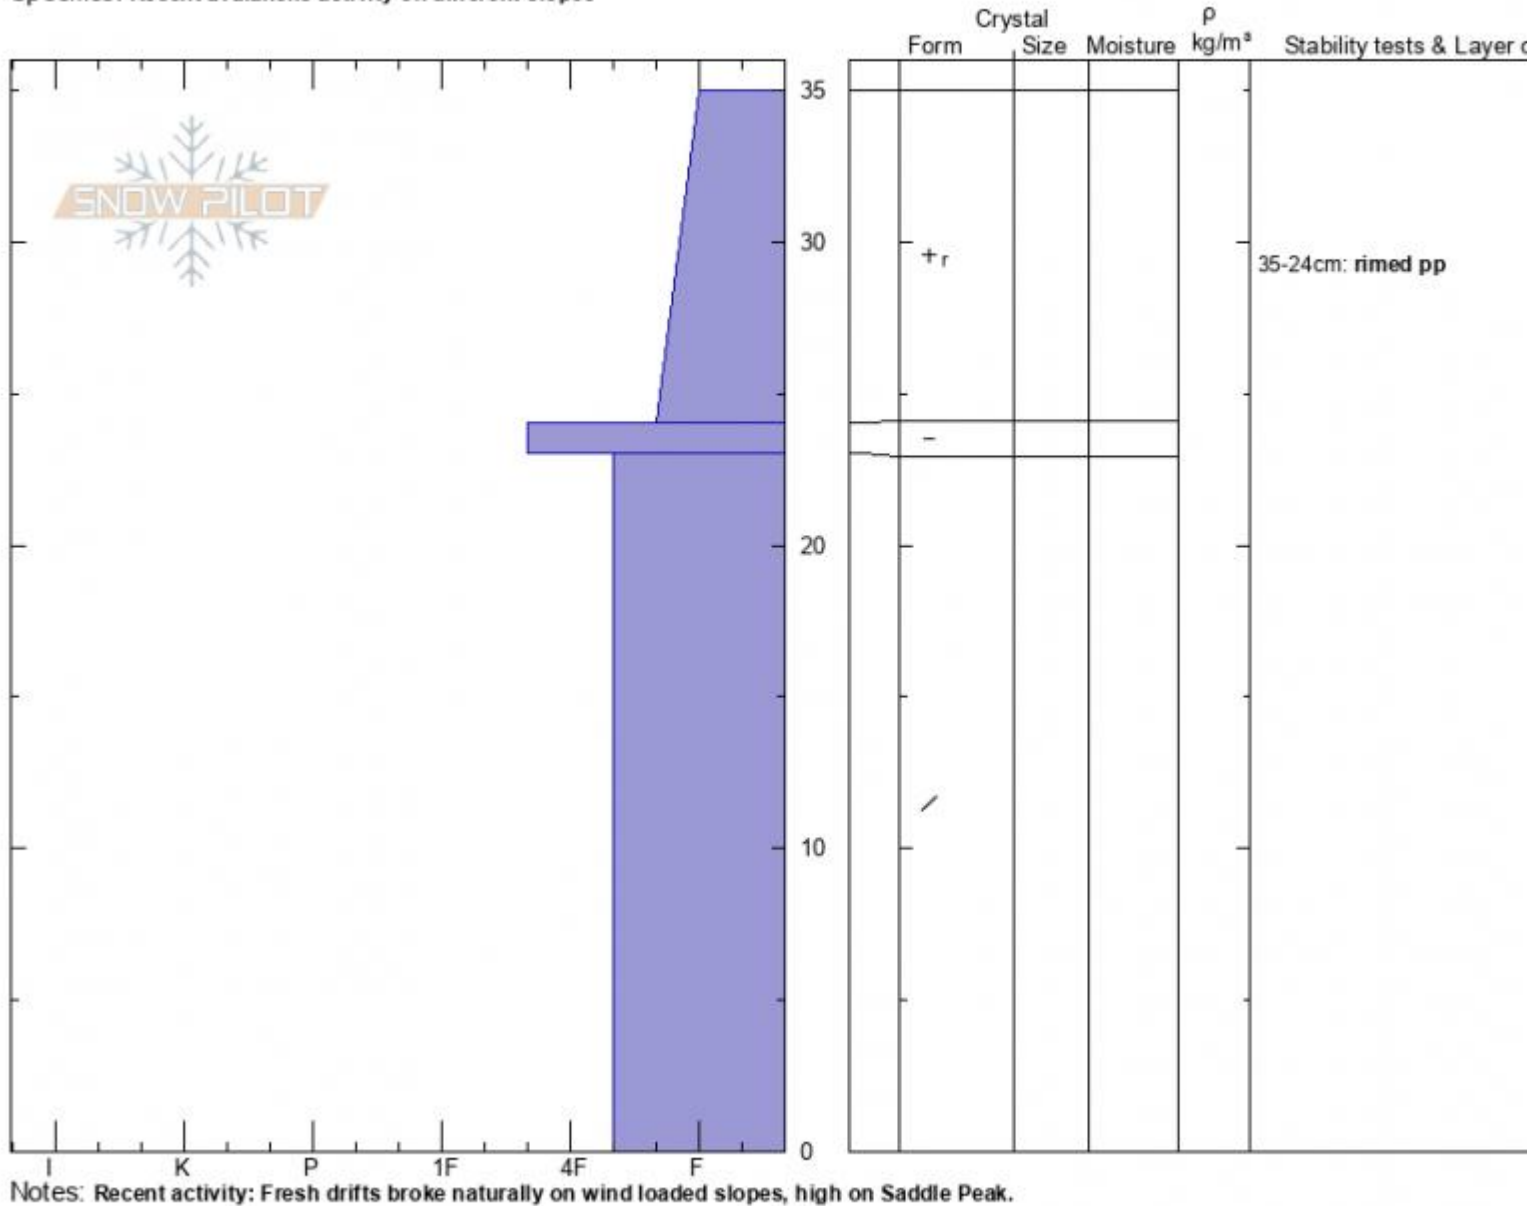

Lower Ramp Meadow
 Bridger Range
 MT
 Elevation: 7920 ft
 Aspect: 180°
 Specifics: Recent avalanche activity on different slopes

Alex Marienthal
 11/10/2021 - 2:45pm
 Co-ord: 45.82908N, -110.92935W
 Slope Angle: 10°
 Wind Loading:

Stability: **Good**
 Air Temperature:
 Sky Cover: **SCT**
 Precipitation: **NO**
 Wind: **W Light Breeze**

HS:35
 Layer Notes:
 35-24cm: rimed pp

Advisory Region
 Bridger Range
 Longitude
 -110.93W
 Latitude
 45.83N
 Bridger Range, 2021-11-11