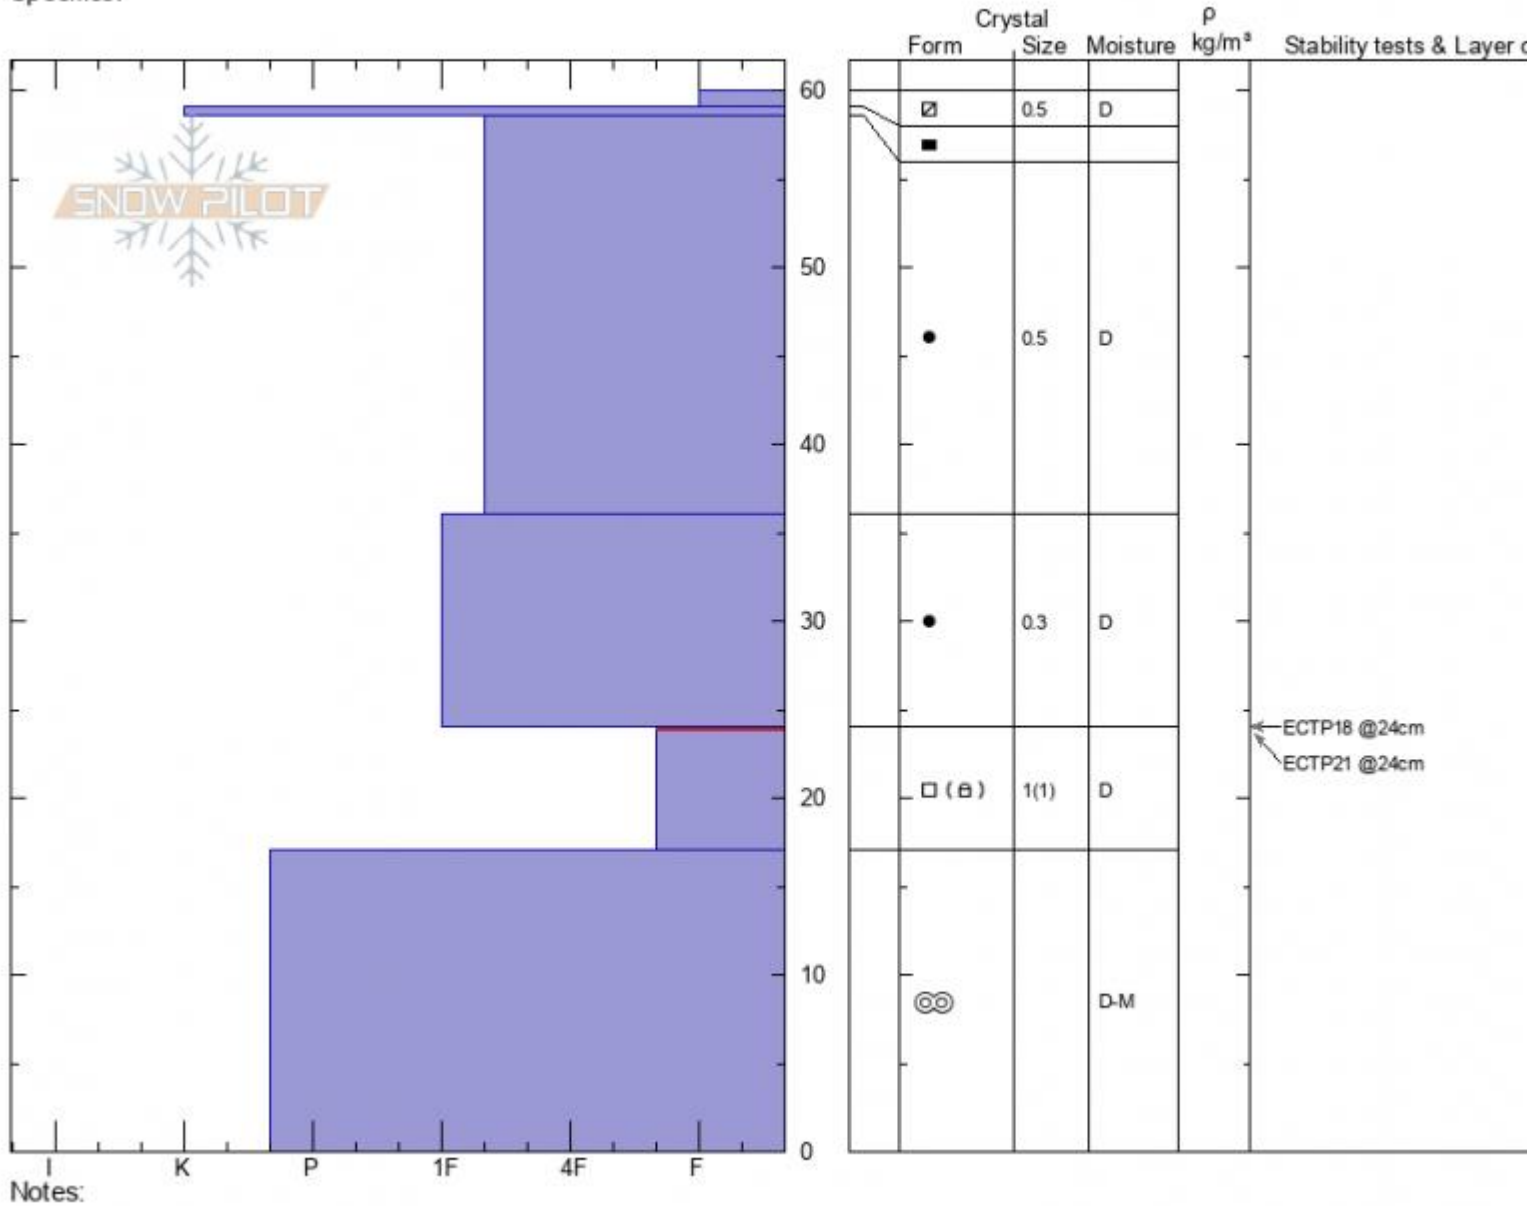

Sawtelle Snow Marker  
 Centennial Range  
 ID  
 Elevation: 8842 ft  
 Aspect: 50°  
 Specifics:

Doug Chabot-Admin  
 11/16/2021 - 9:00am  
 Co-ord: 44.55203N, -111.43918W  
 Slope Angle: 10°  
 Wind Loading: no

Stability: **Good**  
 Air Temperature: **-5°C**  
 Sky Cover: **CLR**  
 Precipitation: **NO**  
 Wind: **SW Light Breeze**

HS:60  
 Layer Notes:  
 24-17cm: Problematic layer

Advisory Region  
 Island Park  
 Longitude  
 -111.44W  
 Latitude  
 44.56N  
 Island Park, 2021-11-17