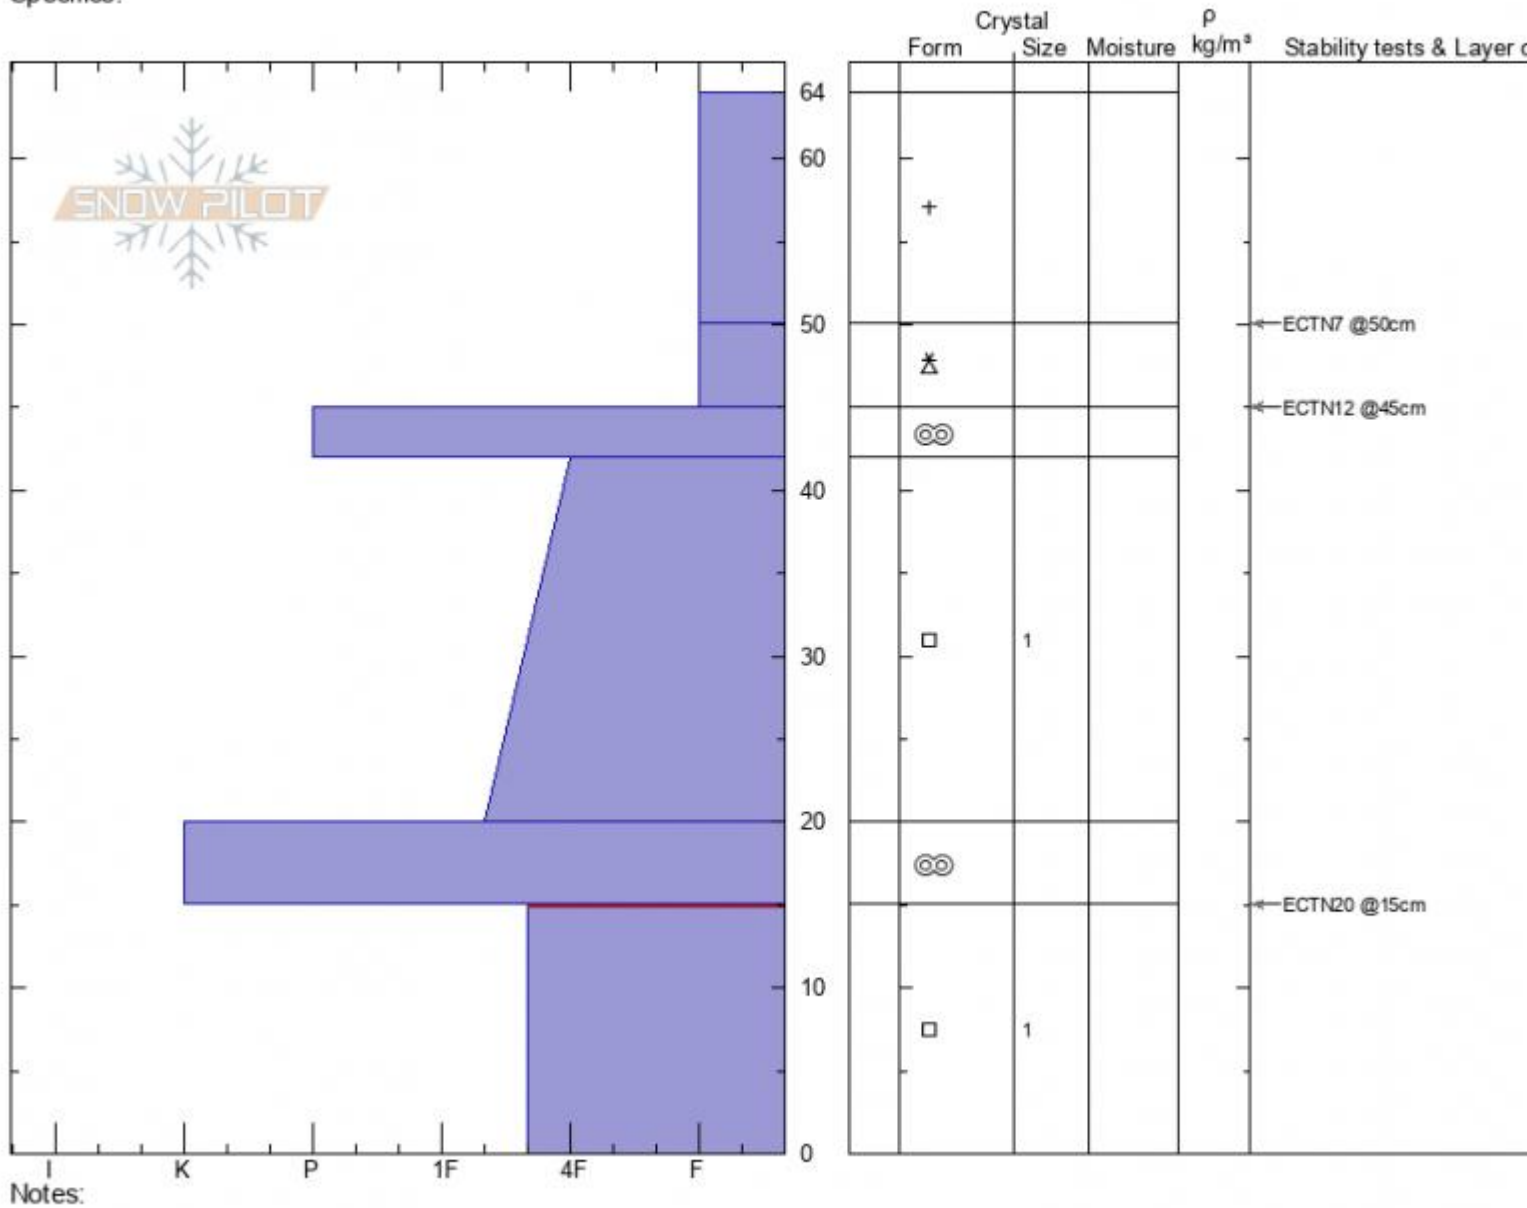

north Bbowl, lower Ramp Beau Fredlund
Bridger Range
MT
 Elevation: **7996 ft**
 Aspect: **40°**
 Specifics:

11/24/2021 - 9:30am
 Co-ord: **45.82922N, -110.93007E**
 Slope Angle: **32°**
 Wind Loading:

Stability:
 Air Temperature:
 Sky Cover: **BKN**
 Precipitation:
 Wind: **S Light Breeze**

HS:64 Layer Notes:
 15-0cm: **Problematic layer**

Advisory Region
 Bridger Range
 Longitude
 -110.93W
 Latitude
 45.83N
 Bridger Range, 2021-11-24