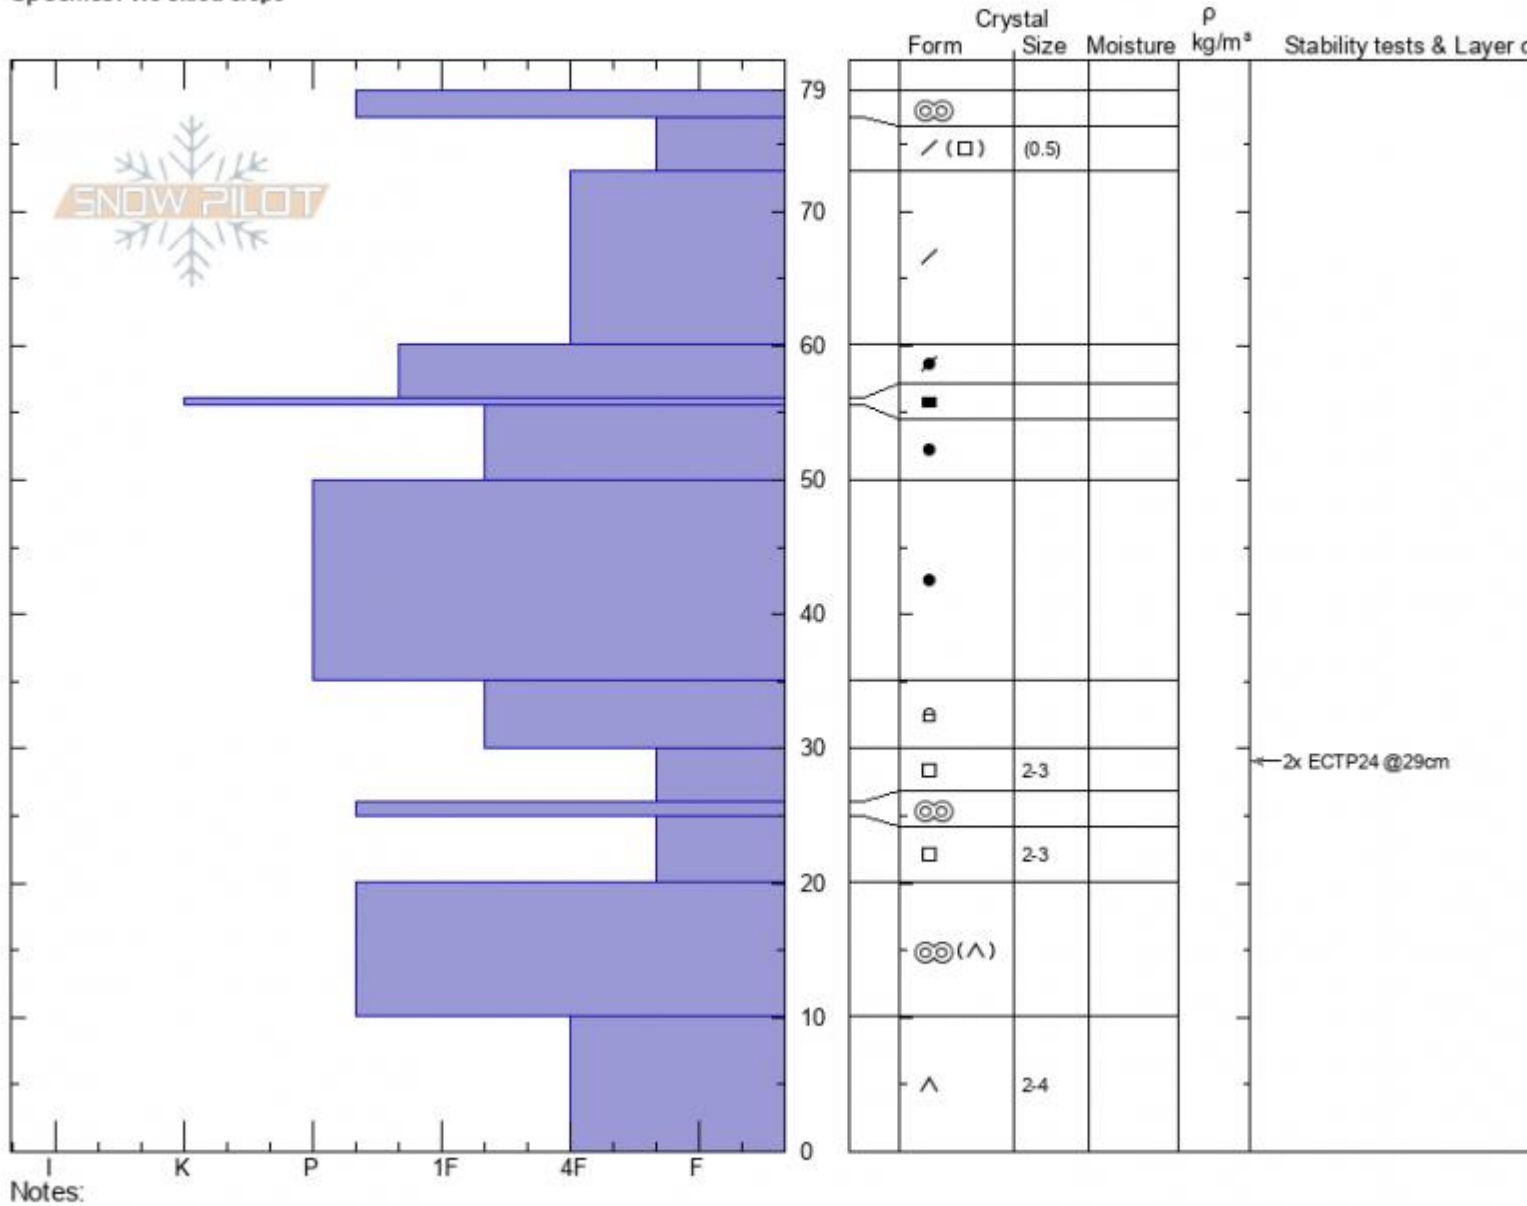

Flanders Bowl
Gallatin Range-N
MT
 Elevation: **9751 ft**
 Aspect: **130°**
 Specifics: **We skied slope**

Alex Marienthal
12/04/2021 - 1:15pm
 Co-ord: **45.43658N, -110.94403W**
 Slope Angle: **30°**
 Wind Loading: **previous**

Stability: **Fair**
 Air Temperature: **-0.5°C**
 Sky Cover: **OVC**
 Precipitation: **NO**
 Wind: **W Moderate**

HS: **79**
 PF: **40**
 PS: **5**
 Layer Notes: **30-26cm: Problematic layer**

Advisory Region
 Northern Gallatin
 Longitude
 -110.93W
 Latitude
 45.44N
 Northern Gallatin, 2021-12-04