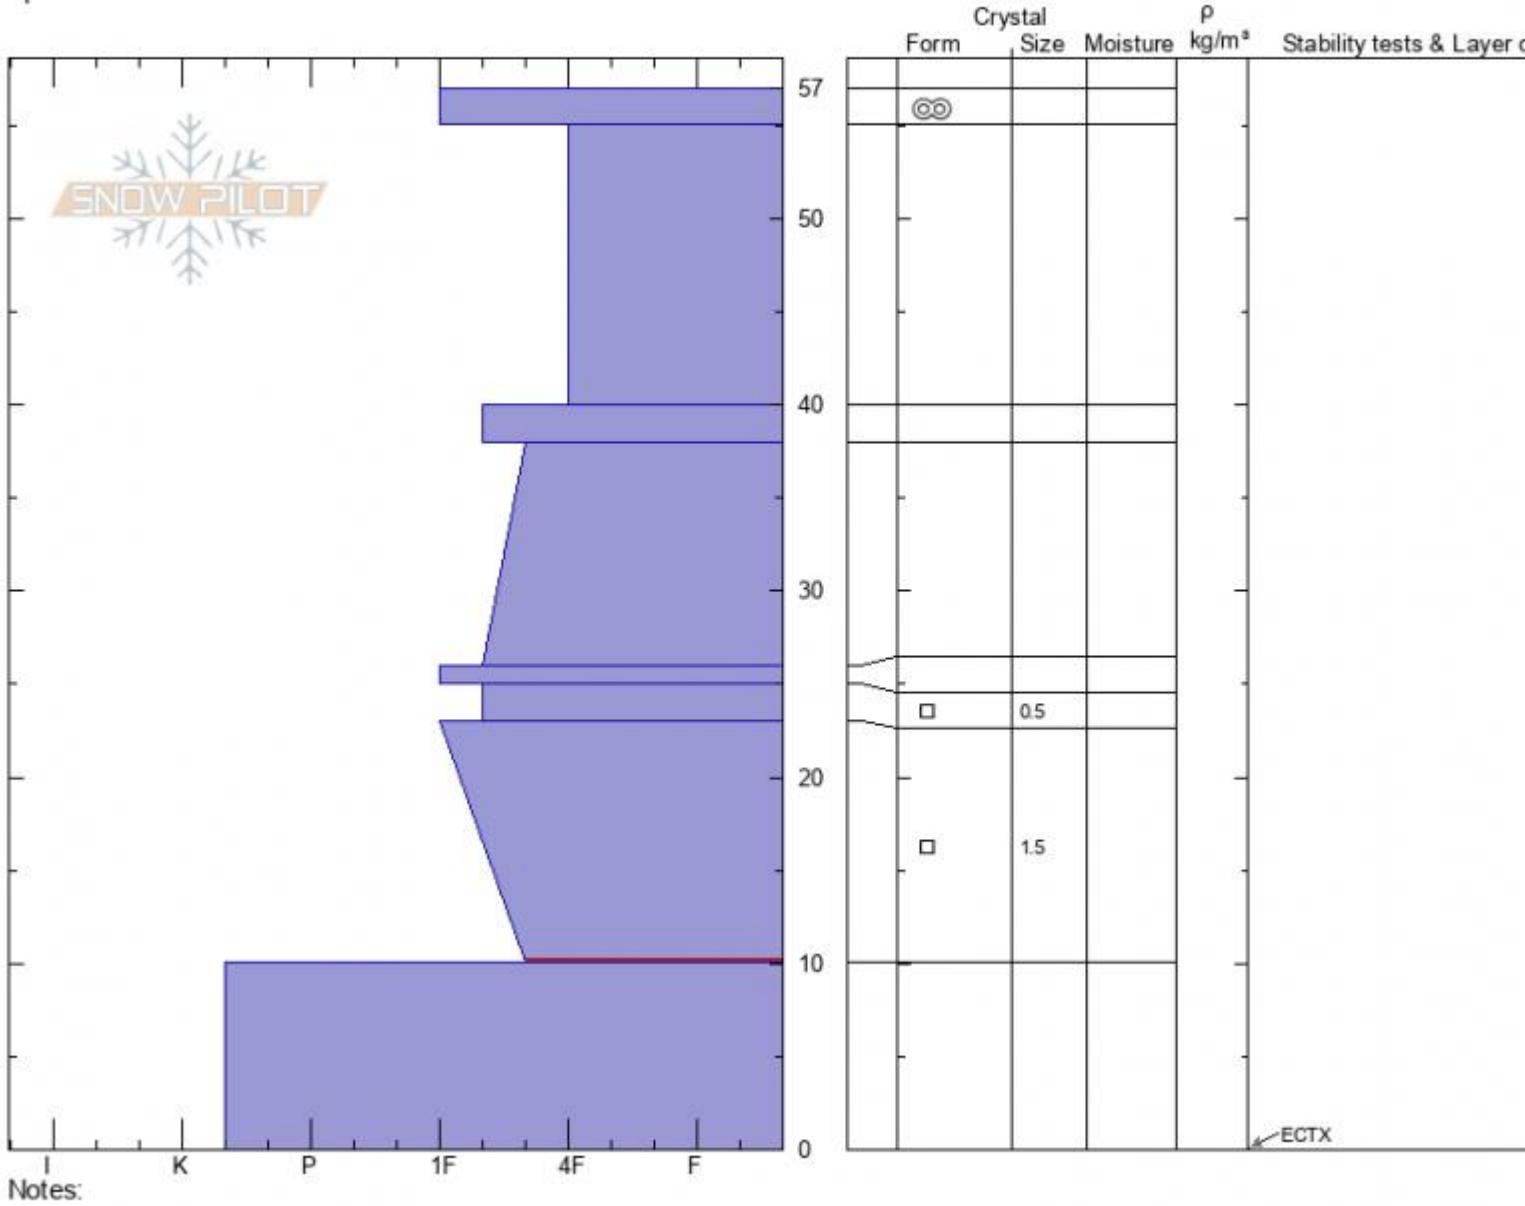

Mt Republic, NE 9300'
Absaroka Range
MT
 Elevation: **9305 ft**
 Aspect: **73°**
 Specifics:

Beau Fredlund
12/03/2021 - 11:00am
 Co-ord: **45.00477N, -109.94405E**
 Slope Angle: **22°**
 Wind Loading:

Stability:
 Air Temperature:
 Sky Cover: **BKN**
 Precipitation:
 Wind:

HS:57 Layer Notes:
 23-10cm: **Problematic layer**

Advisory Region
 Cooke City
 Longitude
 -109.96W
 Latitude
 45.00N
 Cooke City, 2021-12-03