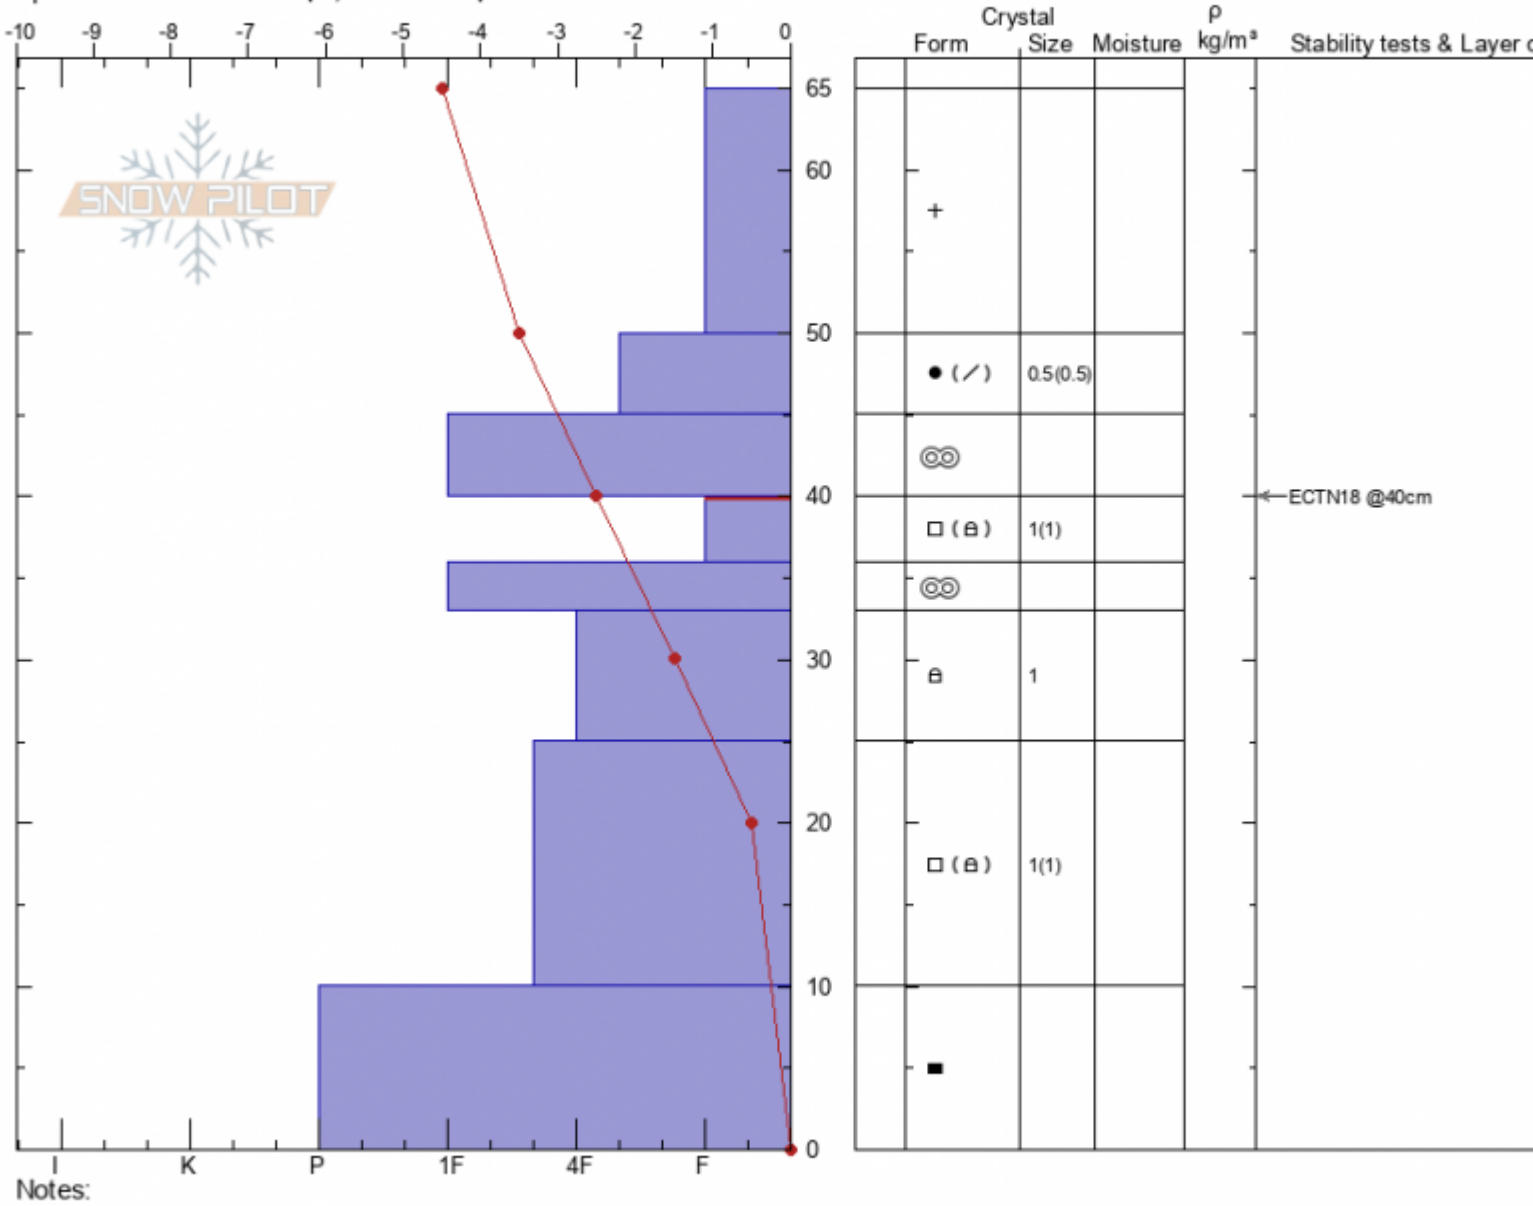

Upper Bradley Mdw
 Bridger Range
 MT
 Elevation: 7904 ft
 Aspect: 90°
 Specifics: Ski tracks on slope; We skied slope

Doug Chabot-Admin
 12/08/2021 - 10:30am
 Co-ord: 45.83052N, -110.93262W
 Slope Angle: 30°
 Wind Loading: no

Stability: **Good**
 Air Temperature: **-2.3°C**
 Sky Cover: **BKN**
 Precipitation: **NO**
 Wind: **Calm**

HS:65
 Layer Notes:
 40-36cm: Problematic layer

Advisory Region
 Bridger Range
 Longitude
 -110.93W
 Latitude
 45.83N
 Bridger Range, 2021-12-08