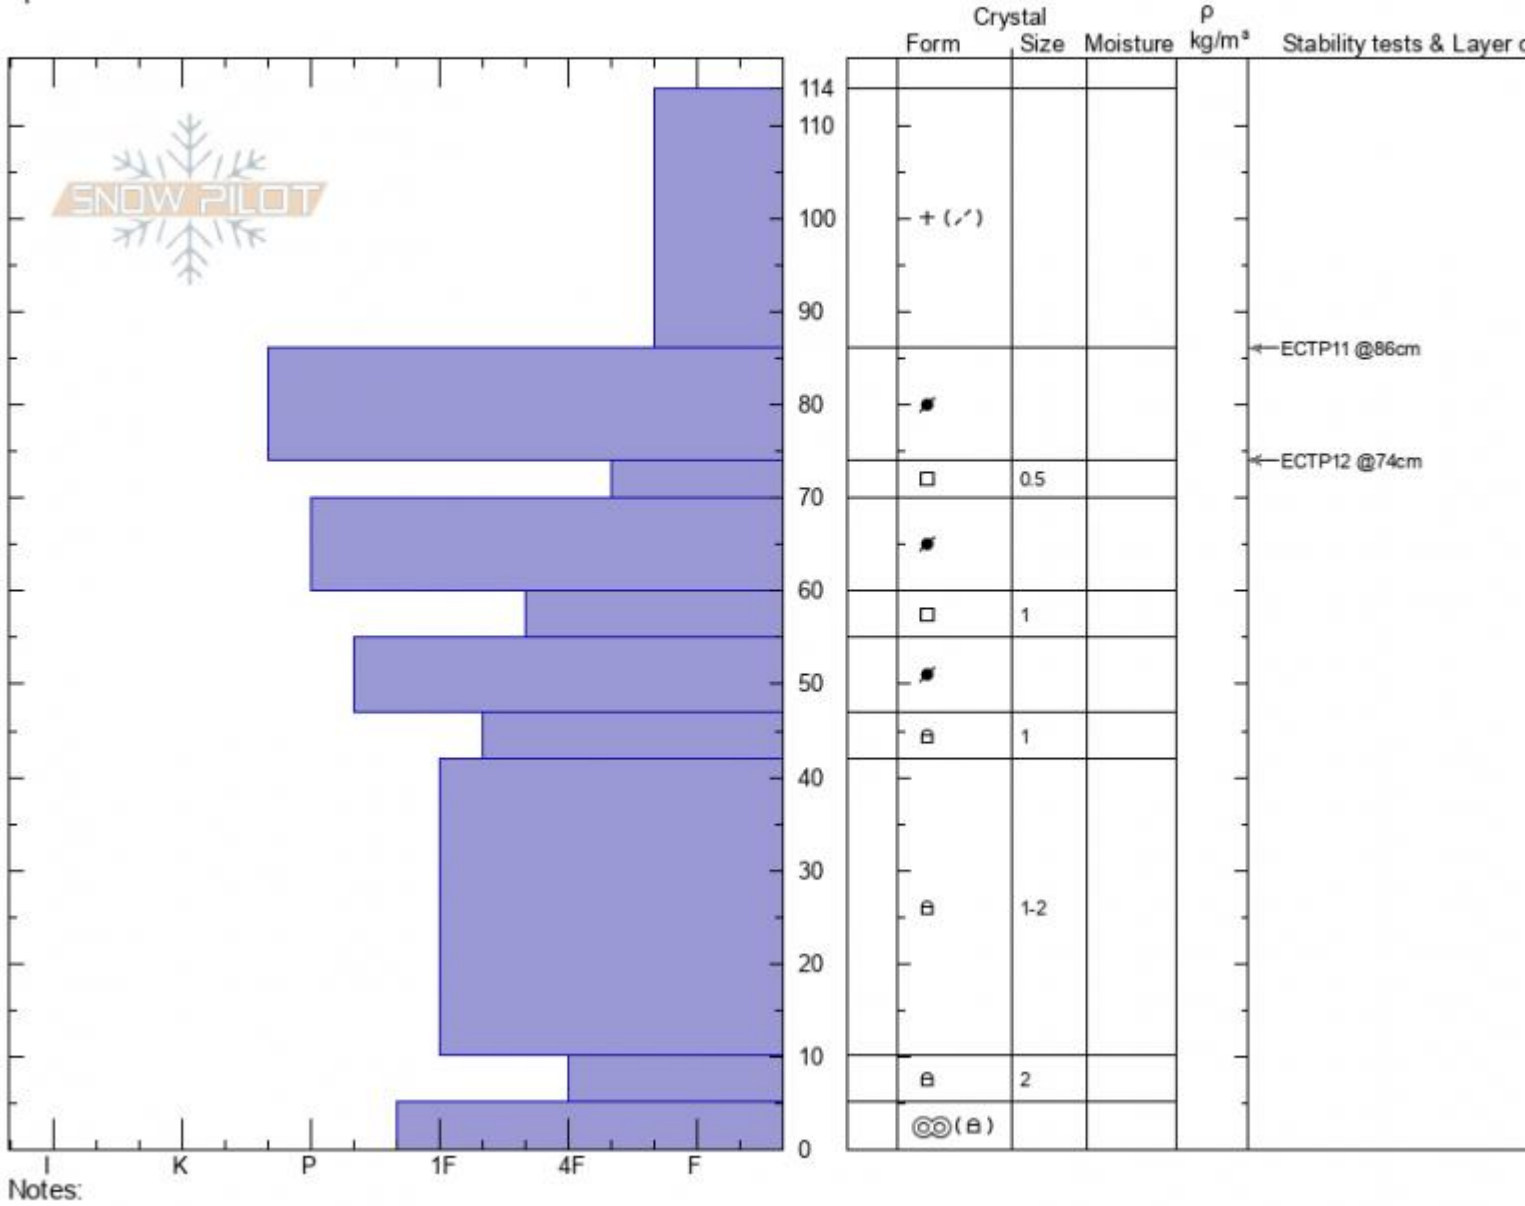

**Almost Died**  
**Cooke City**  
**MT**  
 Elevation: **9497 ft**  
 Aspect: **70°**  
 Specifics:

**Alex Marienthal**  
**12/08/2021 - 10:20am**  
 Co-ord: **45.05059N, -109.93199W**  
 Slope Angle: **30°**  
 Wind Loading: **yes**

Stability: **Fair**  
 Air Temperature:  
 Sky Cover: **OVC**  
 Precipitation: **S1**  
 Wind: **W Moderate**

**HS:114** Layer Notes:  
 74-70cm: **Problematic layer**

Advisory Region  
 Cooke City  
 Longitude  
 -109.95W  
 Latitude  
 45.06N  
 Cooke City, 2021-12-09