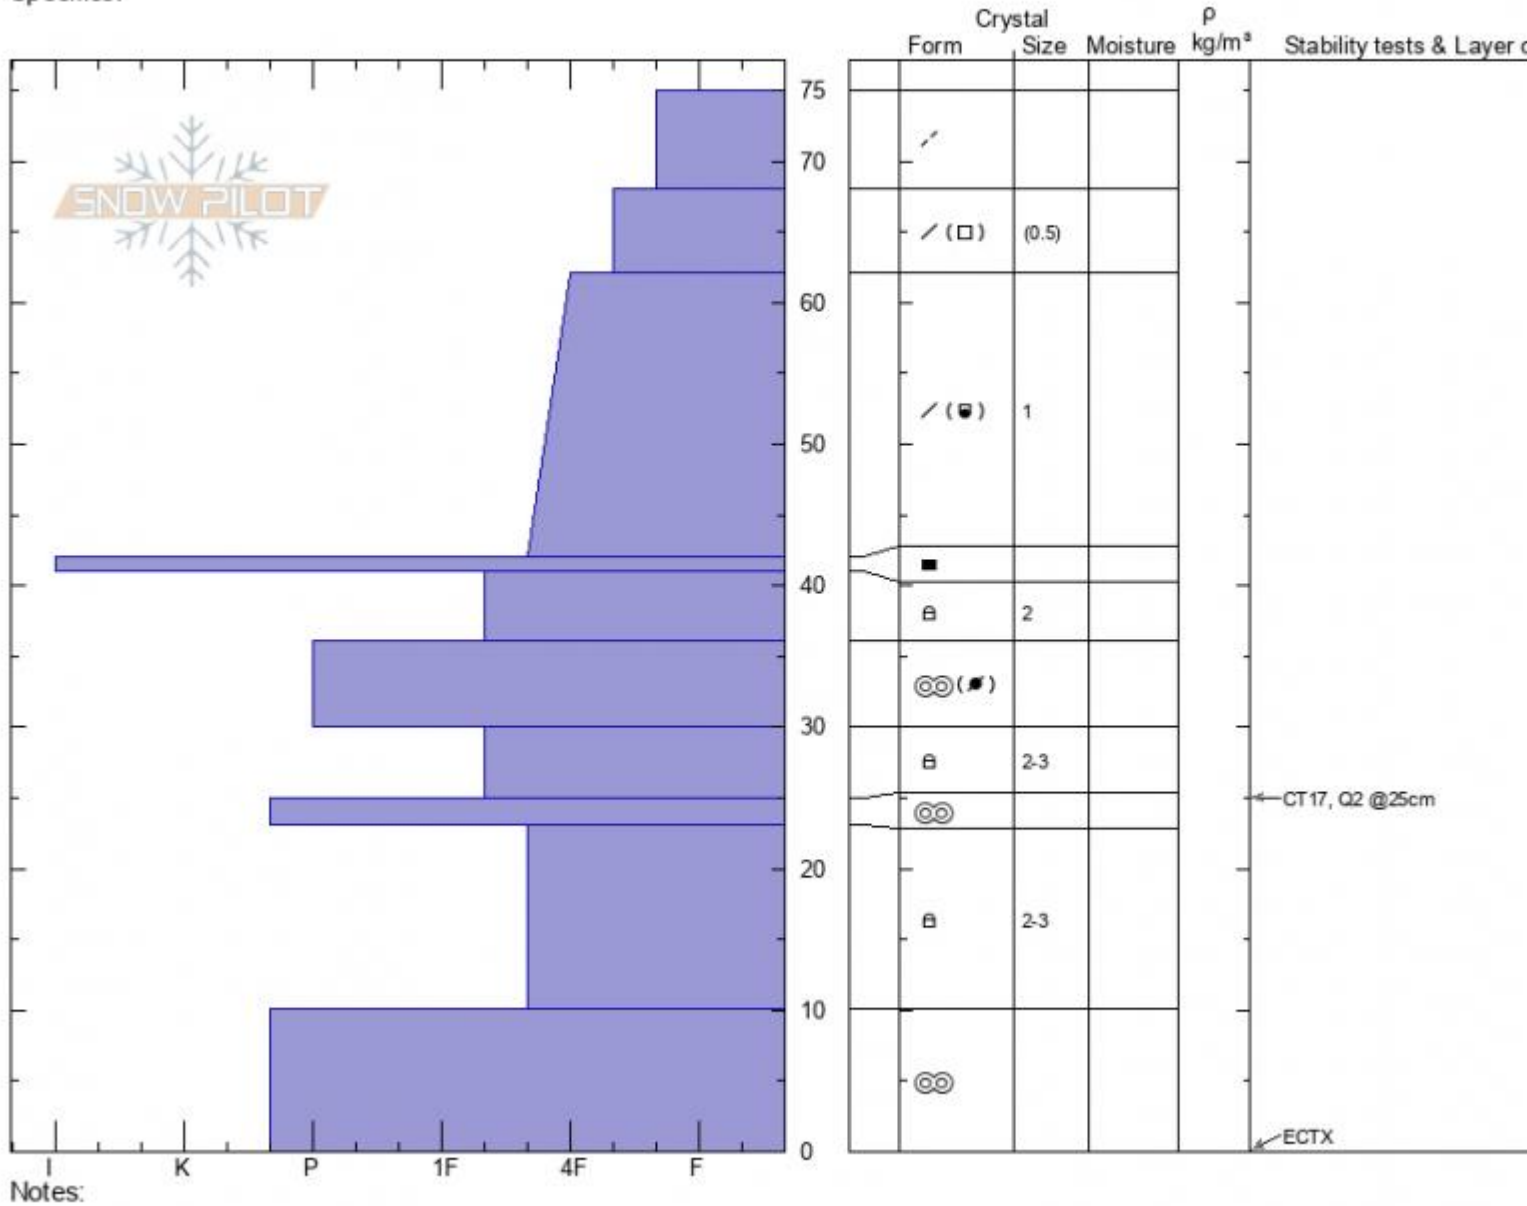

Blackmore NE Shoulder
 Gallatin Range-N
 MT
 Elevation: 9548 ft
 Aspect: 130°
 Specifics:

Alex Marienthal
 12/11/2021 - 12:50pm
 Co-ord: 45.44704N, -110.99967W
 Slope Angle: 25°
 Wind Loading:

Stability:
 Air Temperature:
 Sky Cover: BKN
 Precipitation: NO
 Wind: SW Strong

HS:75
 Layer Notes:
 41-36cm: Problematic layer

Advisory Region
 Northern Gallatin
 Longitude
 -111.00W
 Latitude
 45.44N
 Northern Gallatin, 2021-12-11