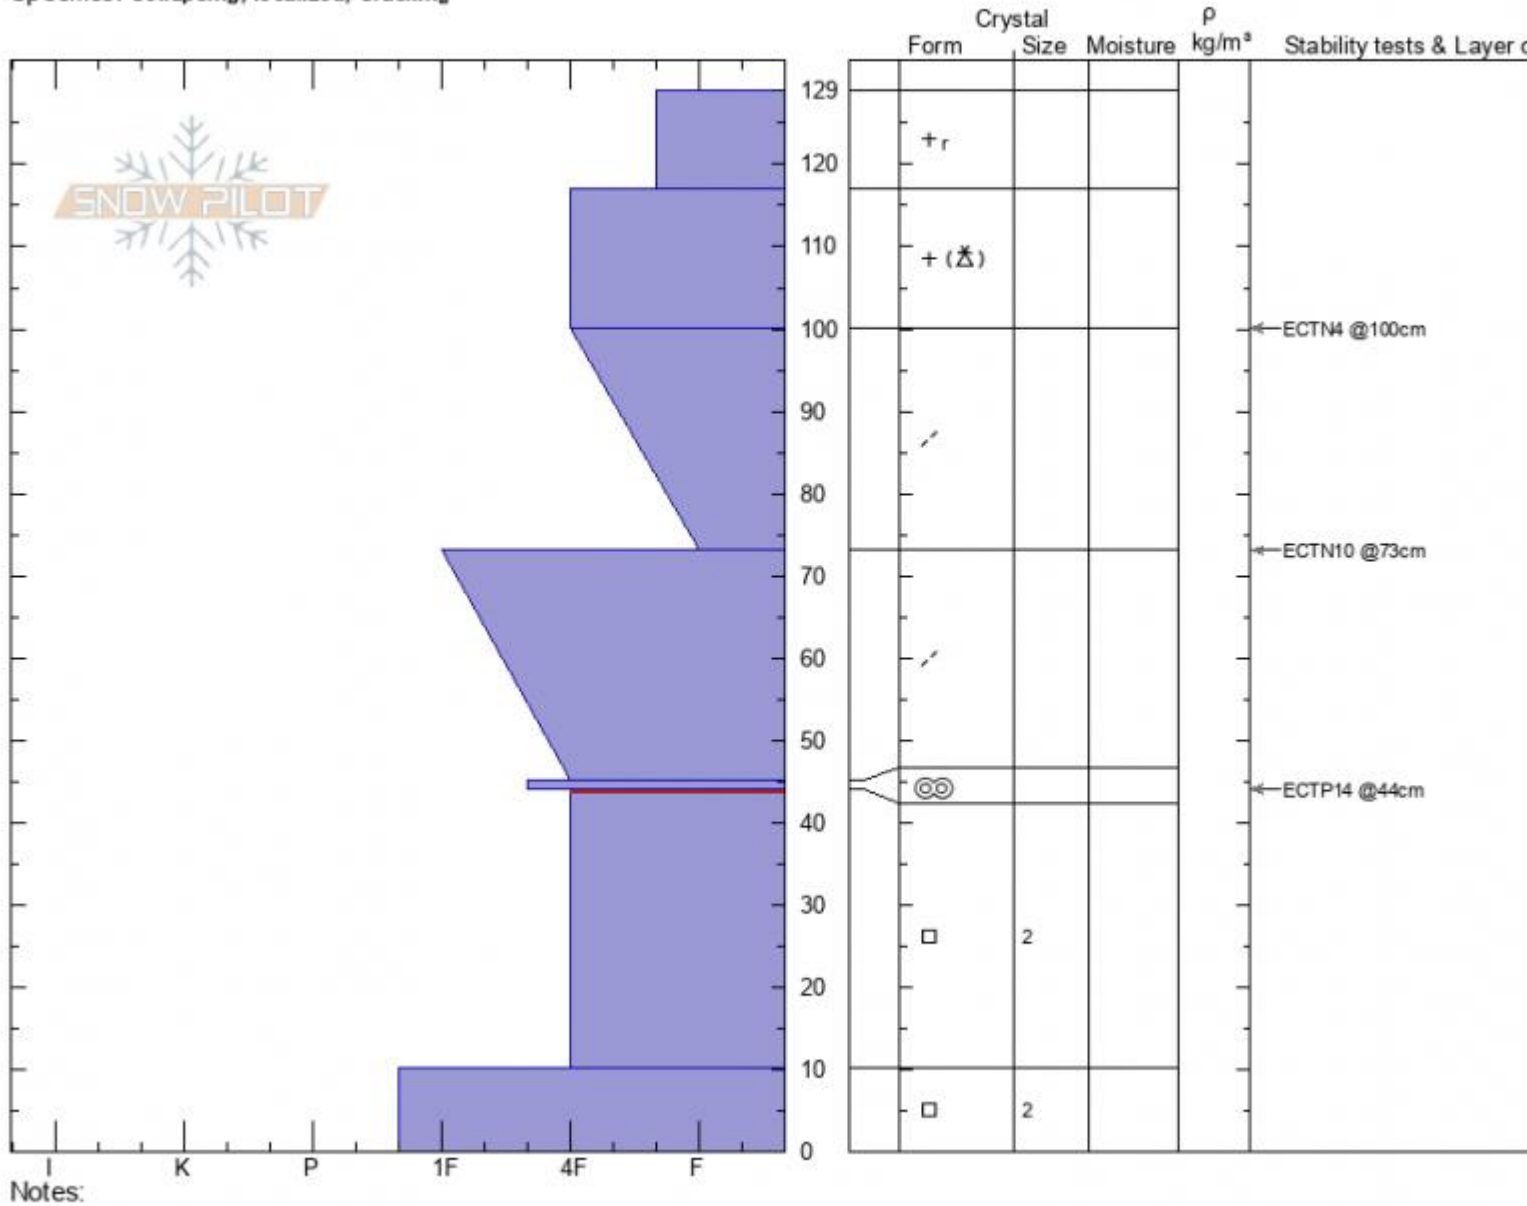

Lionhead Ridge
Lionhead Range
MT
 Elevation: **8706 ft**
 Aspect: **30°**
 Specifics: **Collapsing, localized; Cracking**

Dave Zinn
12/12/2021 - 1:00pm
 Co-ord: **44.70836N, -111.30755W**
 Slope Angle: **25°**
 Wind Loading: **yes**

Stability: **Poor**
 Air Temperature:
 Sky Cover: **OVC**
 Precipitation: **S-1**
 Wind: **SW Strong**

HS: **129** Layer Notes:
 PF: **100** 44-10cm: **Problematic layer**
 PS: **15**

Advisory Region
 Lionhead Range
 Longitude
 -111.32W
 Latitude
 44.71N
Avalanche Details: [Collapse/ Cracking Lionhead Ridge](#)
 Lionhead Range, 2021-12-12