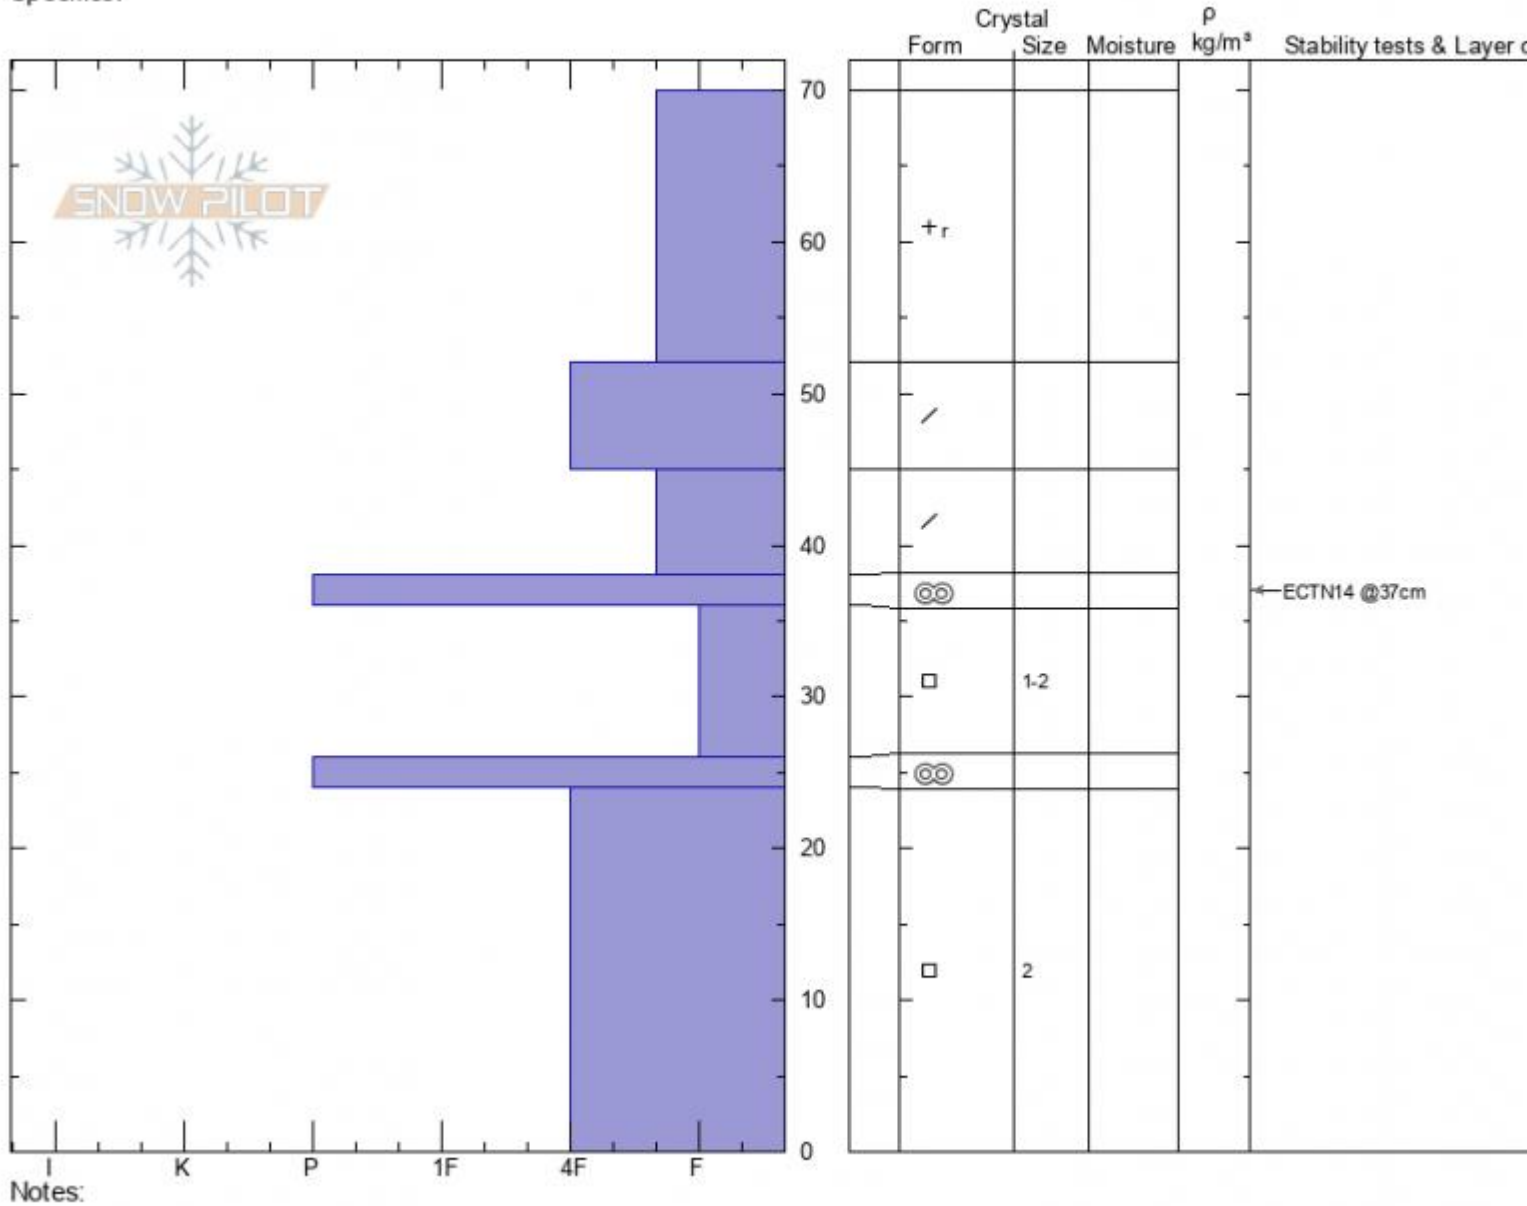

**Lionhead Ridge**  
**Lionhead Range**  
**MT**  
 Elevation: **8055 ft**  
 Aspect: **60°**  
 Specifics:

**Hannah Marshall**  
**12/12/2021 - 12:00pm**  
 Co-ord: **12T 476601W 4949824N**  
 Slope Angle:  
 Wind Loading: **yes**

Stability: **Good**  
 Air Temperature:  
 Sky Cover: **OVC**  
 Precipitation: **S-1**  
 Wind: **SW Strong**

HS: **70**      Layer Notes:  
 36-26cm: **Problematic layer**

Advisory Region  
 Lionhead Range  
 Longitude  
 -111.29W  
 Latitude  
 44.70N  
 Lionhead Range, 2021-12-12