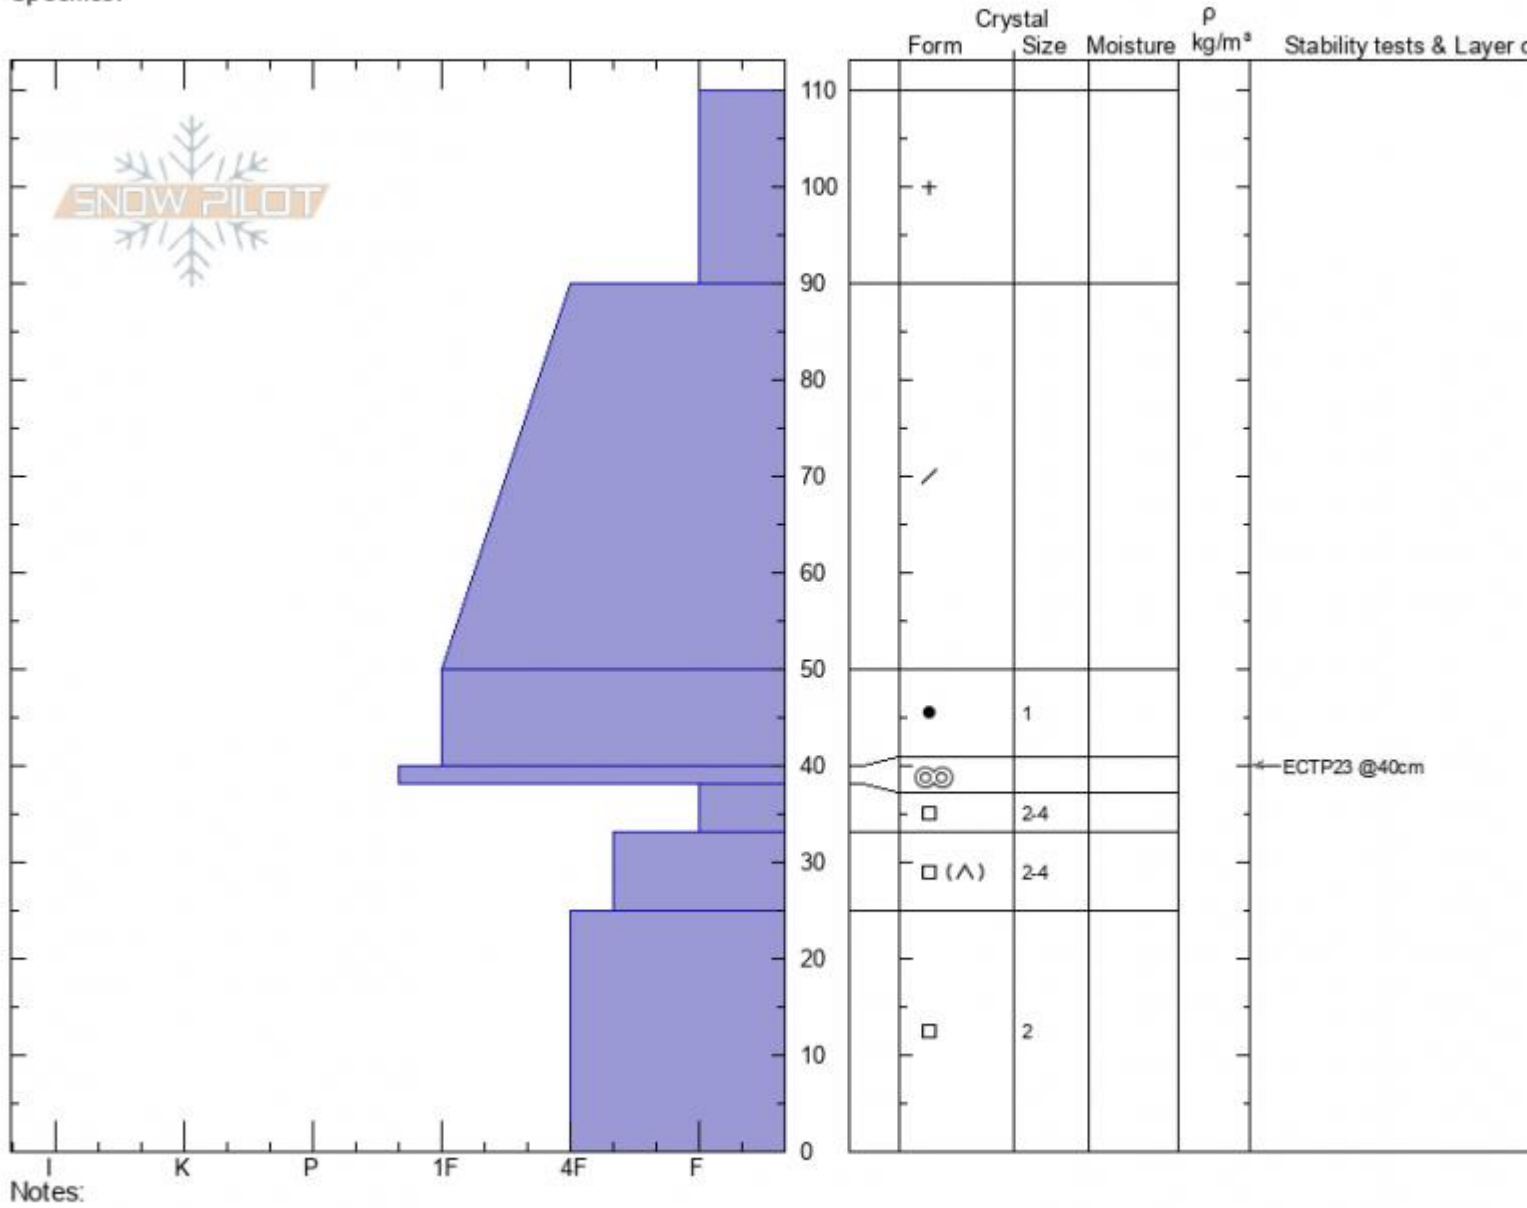

Lionhead, Ski Hill
Henry Mtns
MT
 Elevation: **8069 ft**
 Aspect: **65°**
 Specifics:

Alex Marienthal
12/20/2021 - 10:45am
 Co-ord: **44.70344N, -111.29721W**
 Slope Angle: **28°**
 Wind Loading:

Stability: **Fair**
 Air Temperature: **-4.5°C**
 Sky Cover: **BKN**
 Precipitation: **NO**
 Wind: **W Calm**

HS: **110** Layer Notes:
 PF: **60** 40-38cm: **Problematic layer**
 PS: **17**

Advisory Region
 Lionhead Range
 Longitude
 -111.32W
 Latitude
 44.71N
 Lionhead Range, 2021-12-20