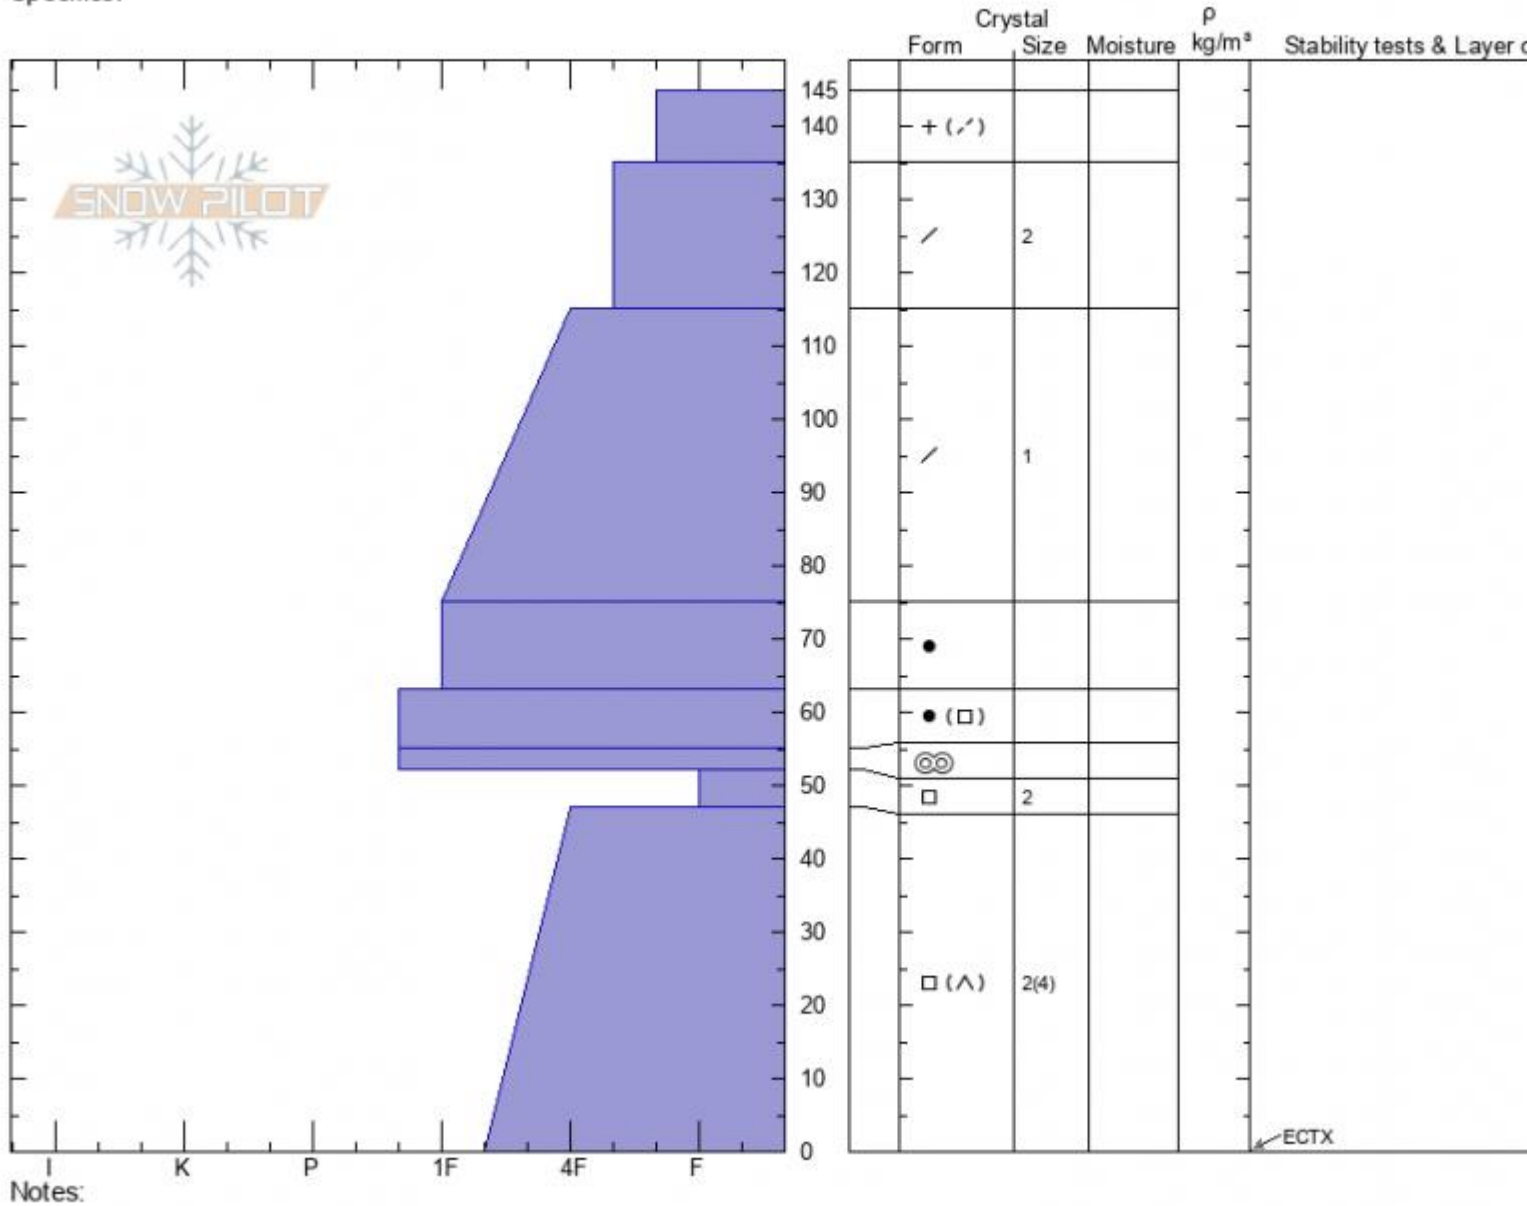

**Lionhead Ridge**  
**Henry Mtns**  
**MT**  
 Elevation: **8641 ft**  
 Aspect: **35°**  
 Specifics:

**Alex Marienthal**  
**12/20/2021 - 11:45am**  
 Co-ord: **44.70742N, -111.30502W**  
 Slope Angle: **25°**  
 Wind Loading: **previous**

Stability: **Fair**  
 Air Temperature:  
 Sky Cover: **BKN**  
 Precipitation: **NO**  
 Wind: **W Calm**

HS: **145** Layer Notes:  
 PF: **60** 52-47cm: **Problematic layer**  
 PS: **18**

Advisory Region  
 Lionhead Range  
 Longitude  
 -111.32W  
 Latitude  
 44.71N  
 Lionhead Range, 2021-12-20