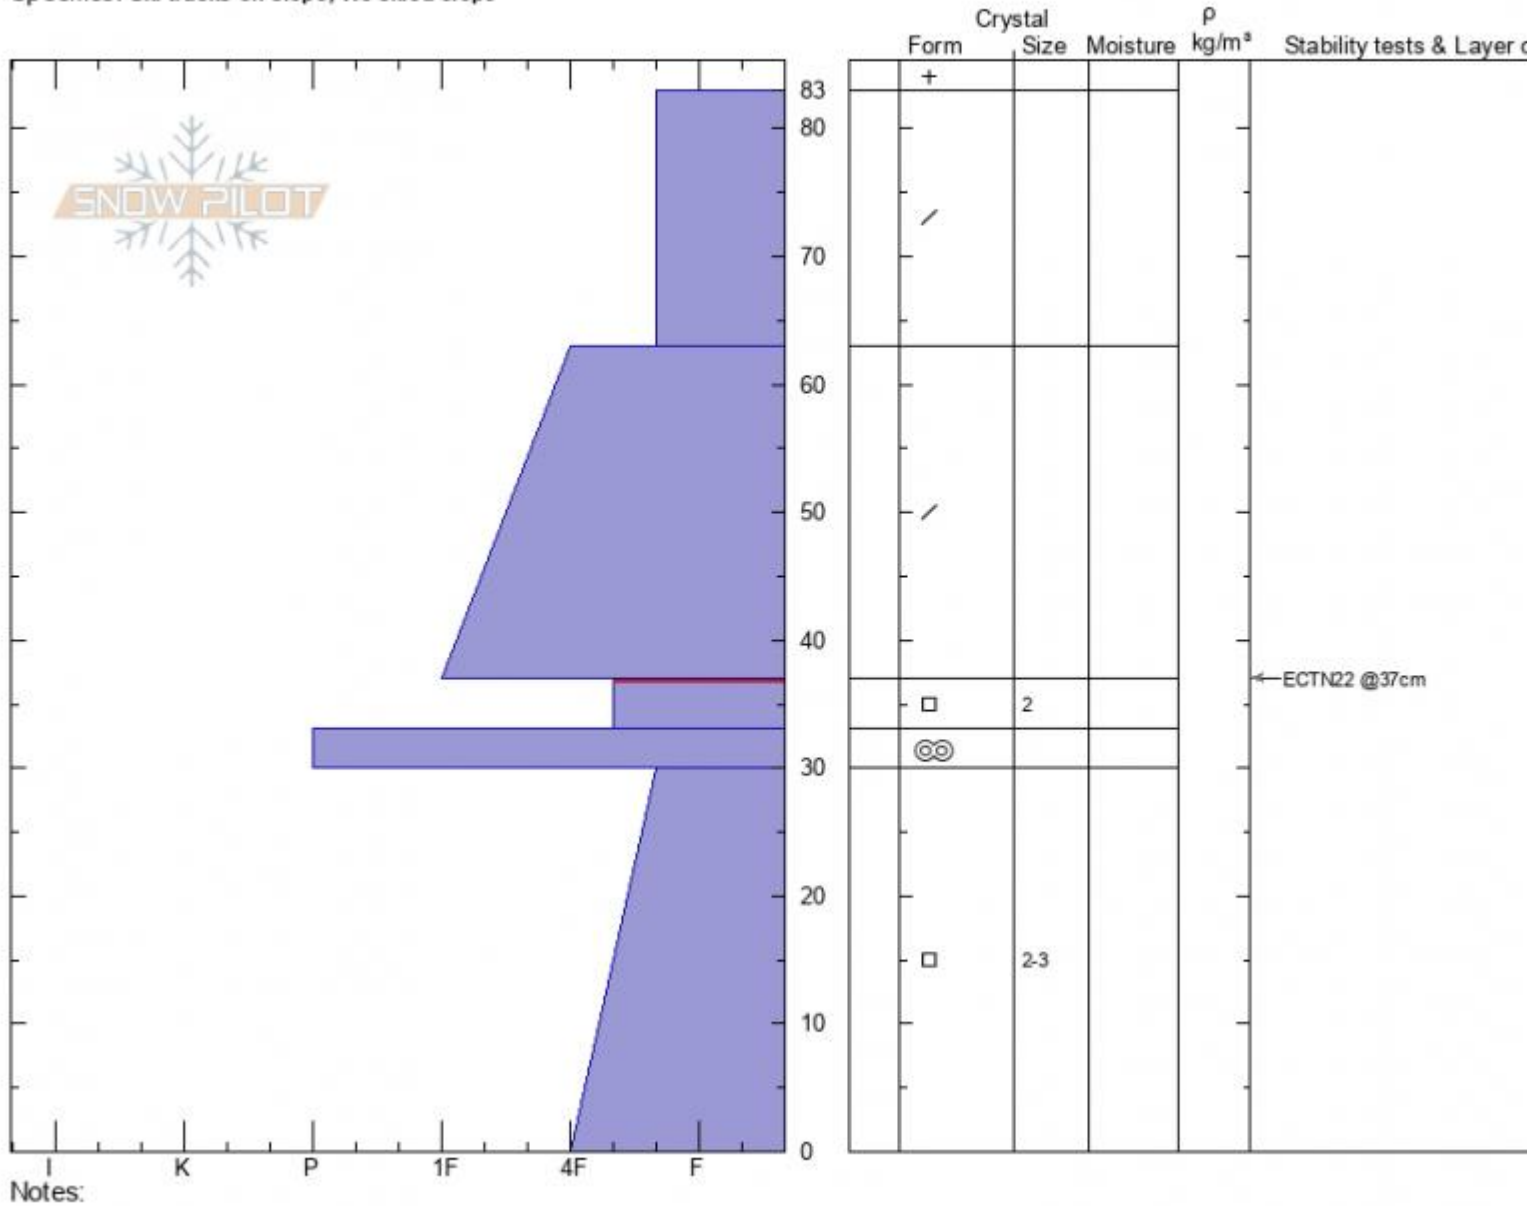

Upper Rasta Profile  
 Cooke City  
 MT  
 Elevation: 9892 ft  
 Aspect: 200°  
 Specifics: Ski tracks on slope; We skied slope

Dave Zinn  
 12/19/2021 - 3:00pm  
 Co-ord: 45.07094N, -109.94493W  
 Slope Angle: 33°  
 Wind Loading: no

Stability: **Good**  
 Air Temperature:  
 Sky Cover: **OVC**  
 Precipitation: **S1**  
 Wind: **SW Moderate**

HS: **83**    Layer Notes:  
 PF: **80**    37-33cm: Problematic layer

Advisory Region  
 Cooke City  
 Longitude  
 -109.95W  
 Latitude  
 45.07N  
 Cooke City, 2021-12-21