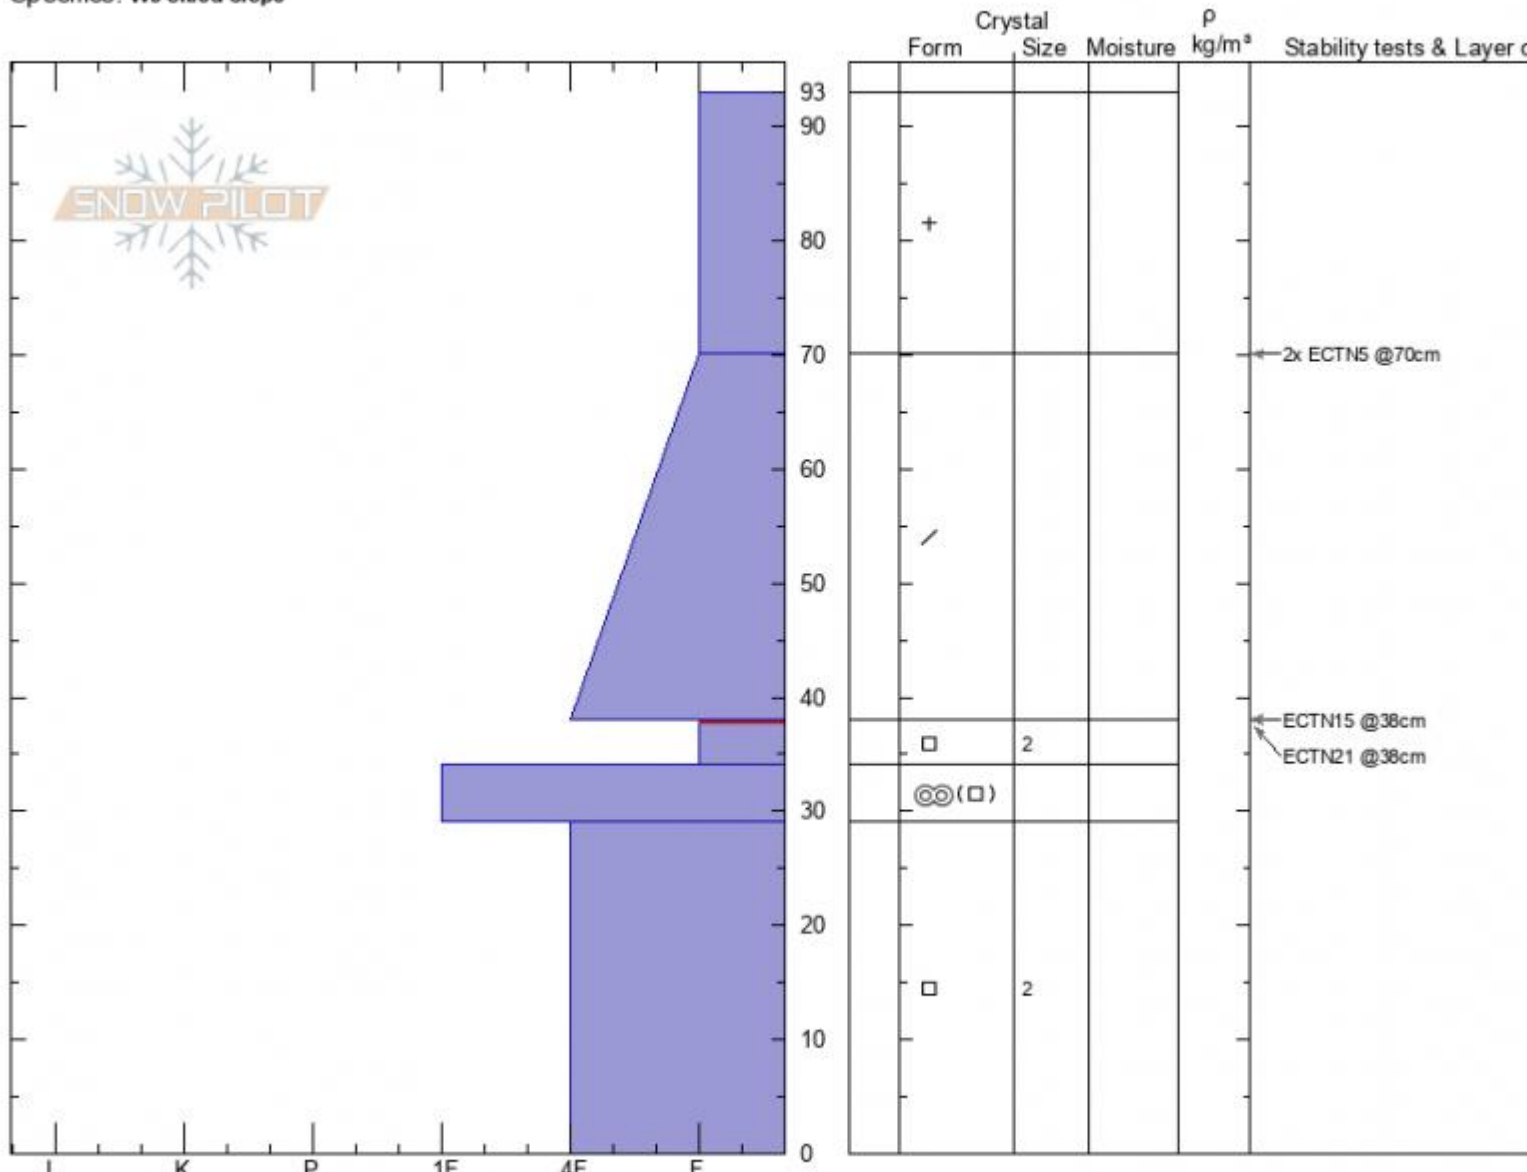

**Rasta Chutes Profile**  
**Cooke City**  
**MT**  
 Elevation: **9952 ft**  
 Aspect: **200°**  
 Specifics: **We skied slope**

**Dave Zinn**  
**12/20/2021 - 11:30am**  
 Co-ord: **45.07123N, -109.94517W**  
 Slope Angle: **33°**  
 Wind Loading: **no**

Stability: **Good**  
 Air Temperature:  
 Sky Cover: **OVC**  
 Precipitation: **S2**  
 Wind: **SW Moderate**

HS: **93**    Layer Notes:  
 PF: **90**    38-34cm: **Problematic layer**

Notes: Cracking was reported from nearby wind-loaded slopes. This specifically tested a non-wind-loaded slope.