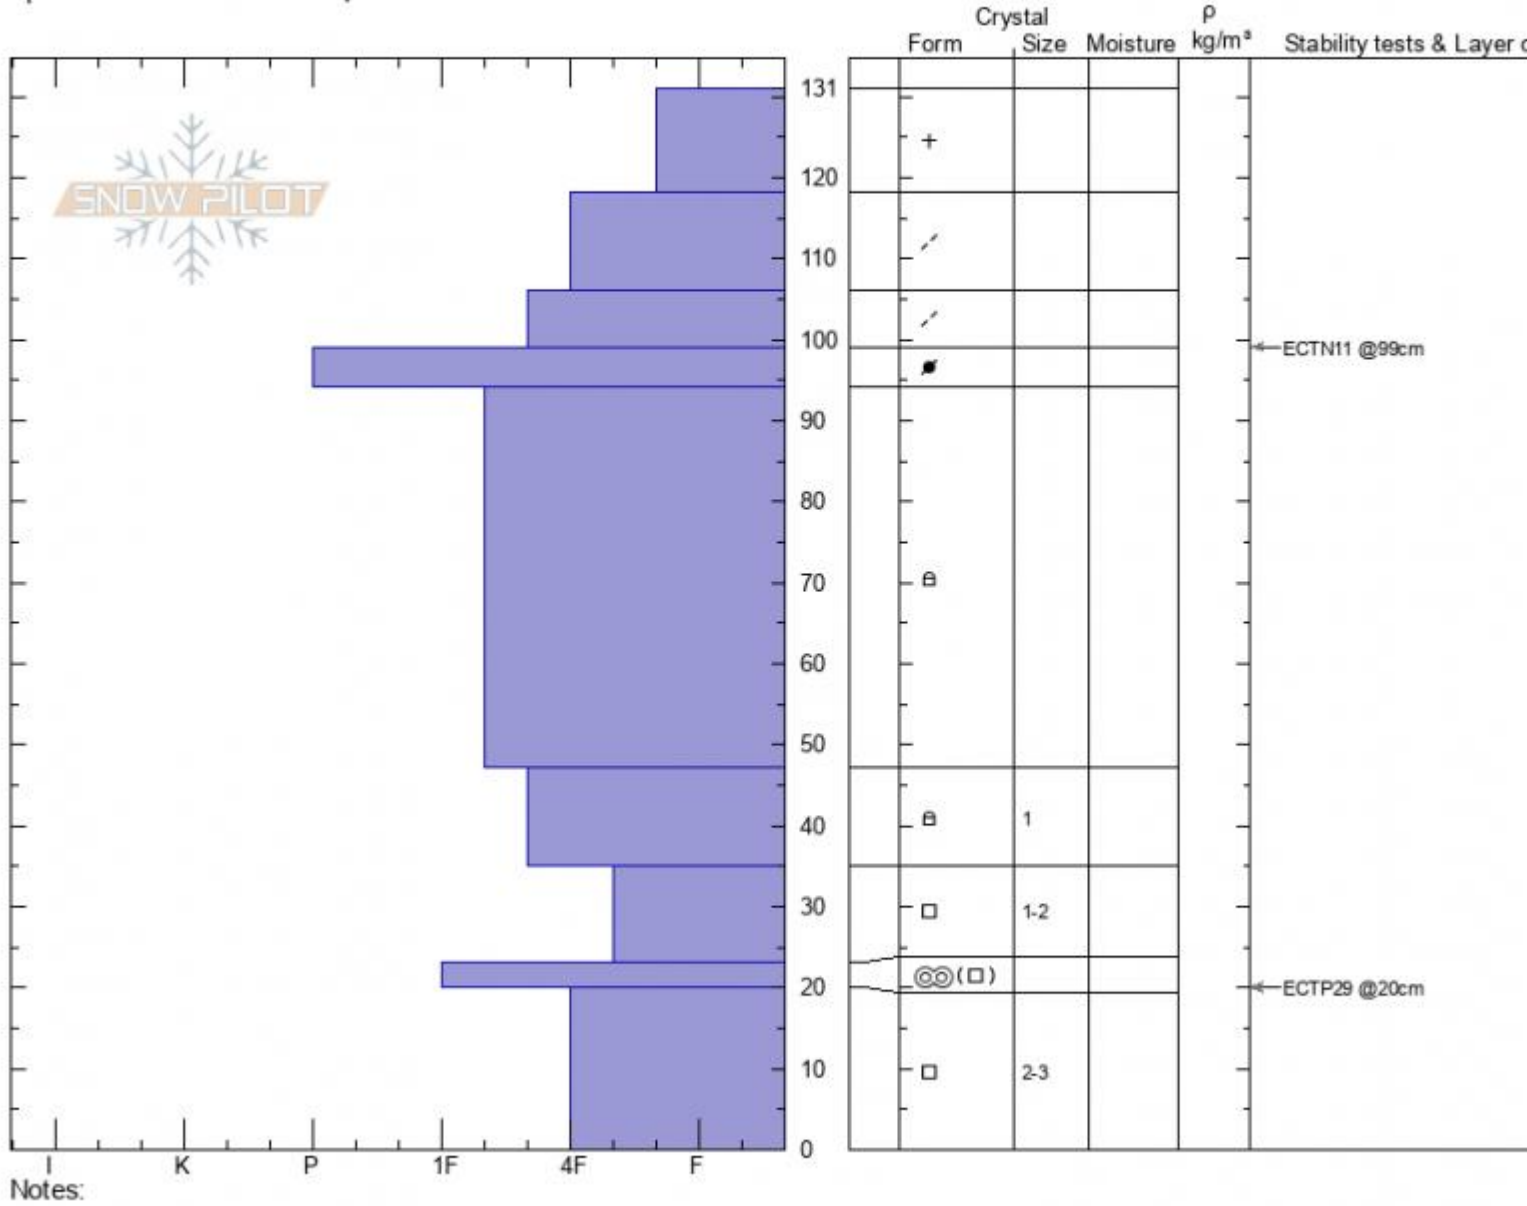

2nd yellow mule
 Madison Range-N
 MT
 Elevation: 9365 ft
 Aspect: 30°
 Specifics: We snowmobiled slope

Hannah Marshall
 12/21/2021 - 10:12am
 Co-ord:
 Slope Angle: 22°
 Wind Loading:

Stability:
 Air Temperature:
 Sky Cover: **BKN**
 Precipitation: **NO**
 Wind:

HS:131 Layer Notes:
 PF:90 20-0cm: Problematic layer

Advisory Region
 Northern Madison
 Longitude
 -111.38W
 Latitude
 45.17N
 Northern Madison, 2021-12-21