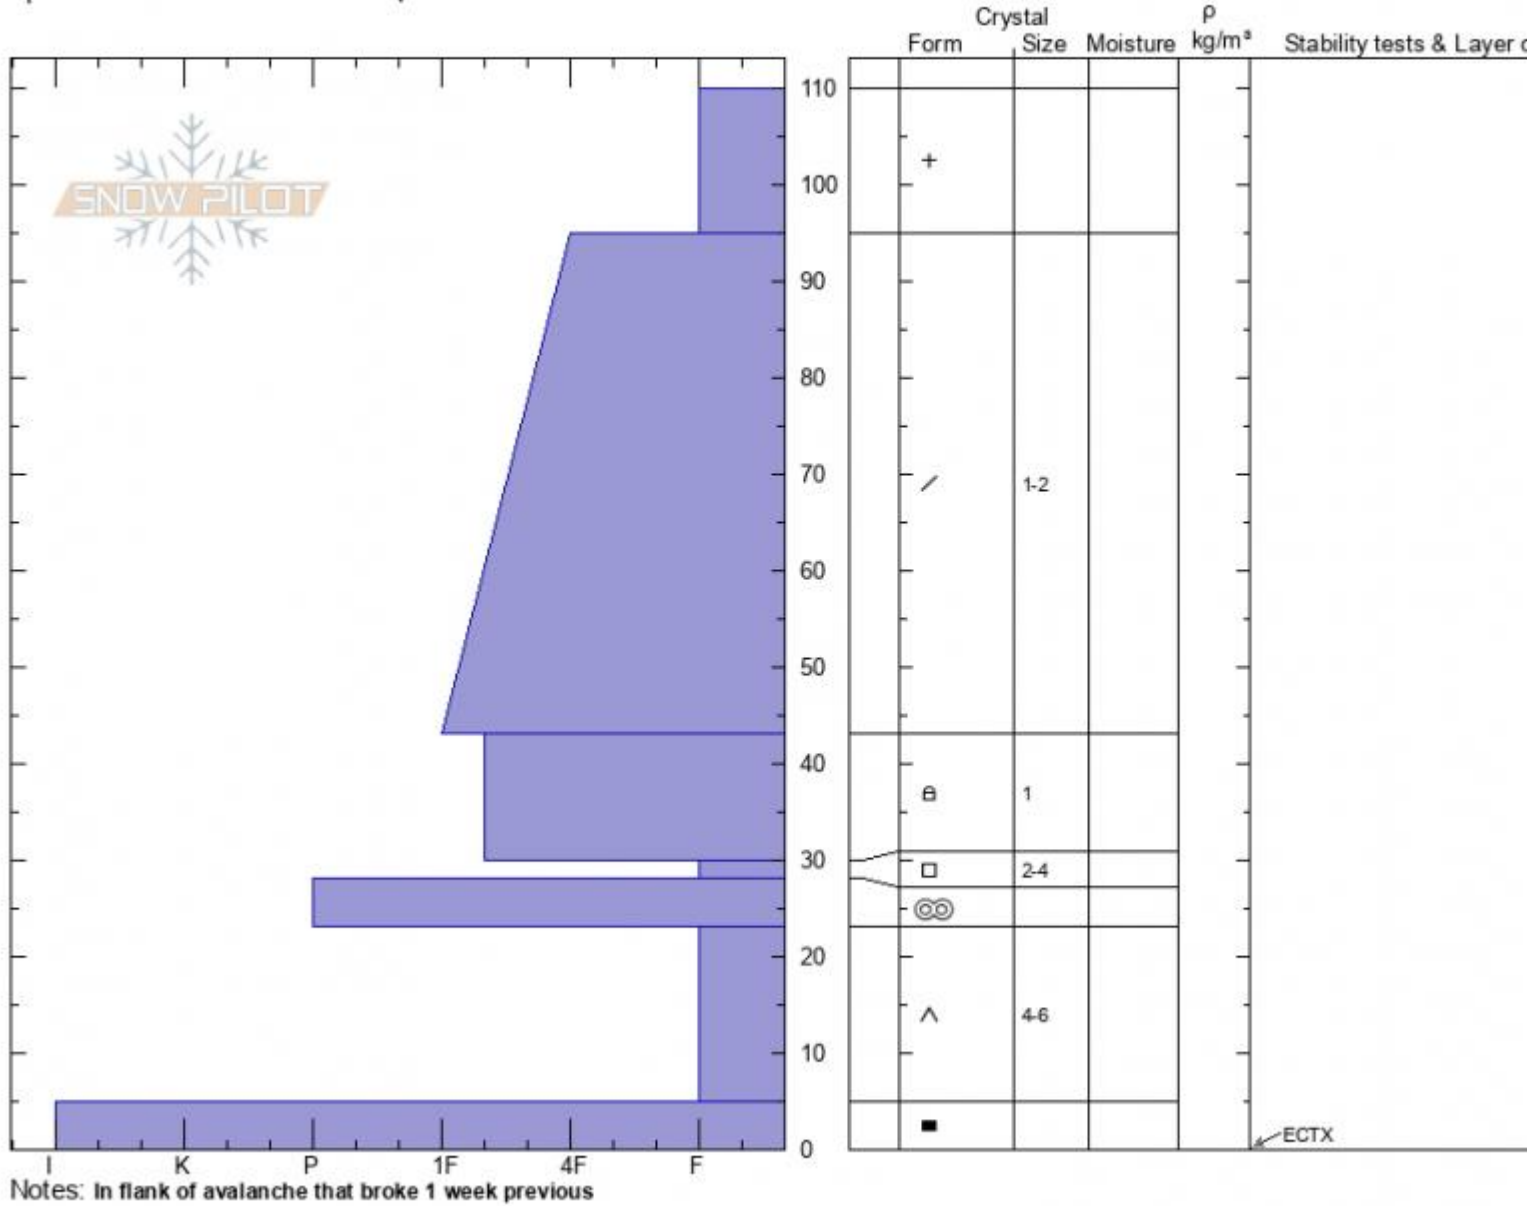

**Tepee Basin**  
**Madison Range-S**  
**MT**  
 Elevation: **9000 ft**  
 Aspect: **105°**  
 Specifics: **Snowmobile tracks on slope**

**Ian Hoyer**  
**12/22/2021 - 12:00pm**  
 Co-ord: **44.91351N, -111.17720W**  
 Slope Angle: **32°**  
 Wind Loading: **no**

Stability: **Good**  
 Air Temperature:  
 Sky Cover: **OVC**  
 Precipitation: **NO**  
 Wind: **Calm**

HS: **110**    Layer Notes:  
 PF: **30**    23-5cm: **Problematic layer**

Advisory Region  
 Southern Madison  
 Longitude  
 -111.19W  
 Latitude  
 44.90N

**Avalanche Details:** [Many small avalanches in Tepee Basin](#)  
 Southern Madison, 2021-12-22