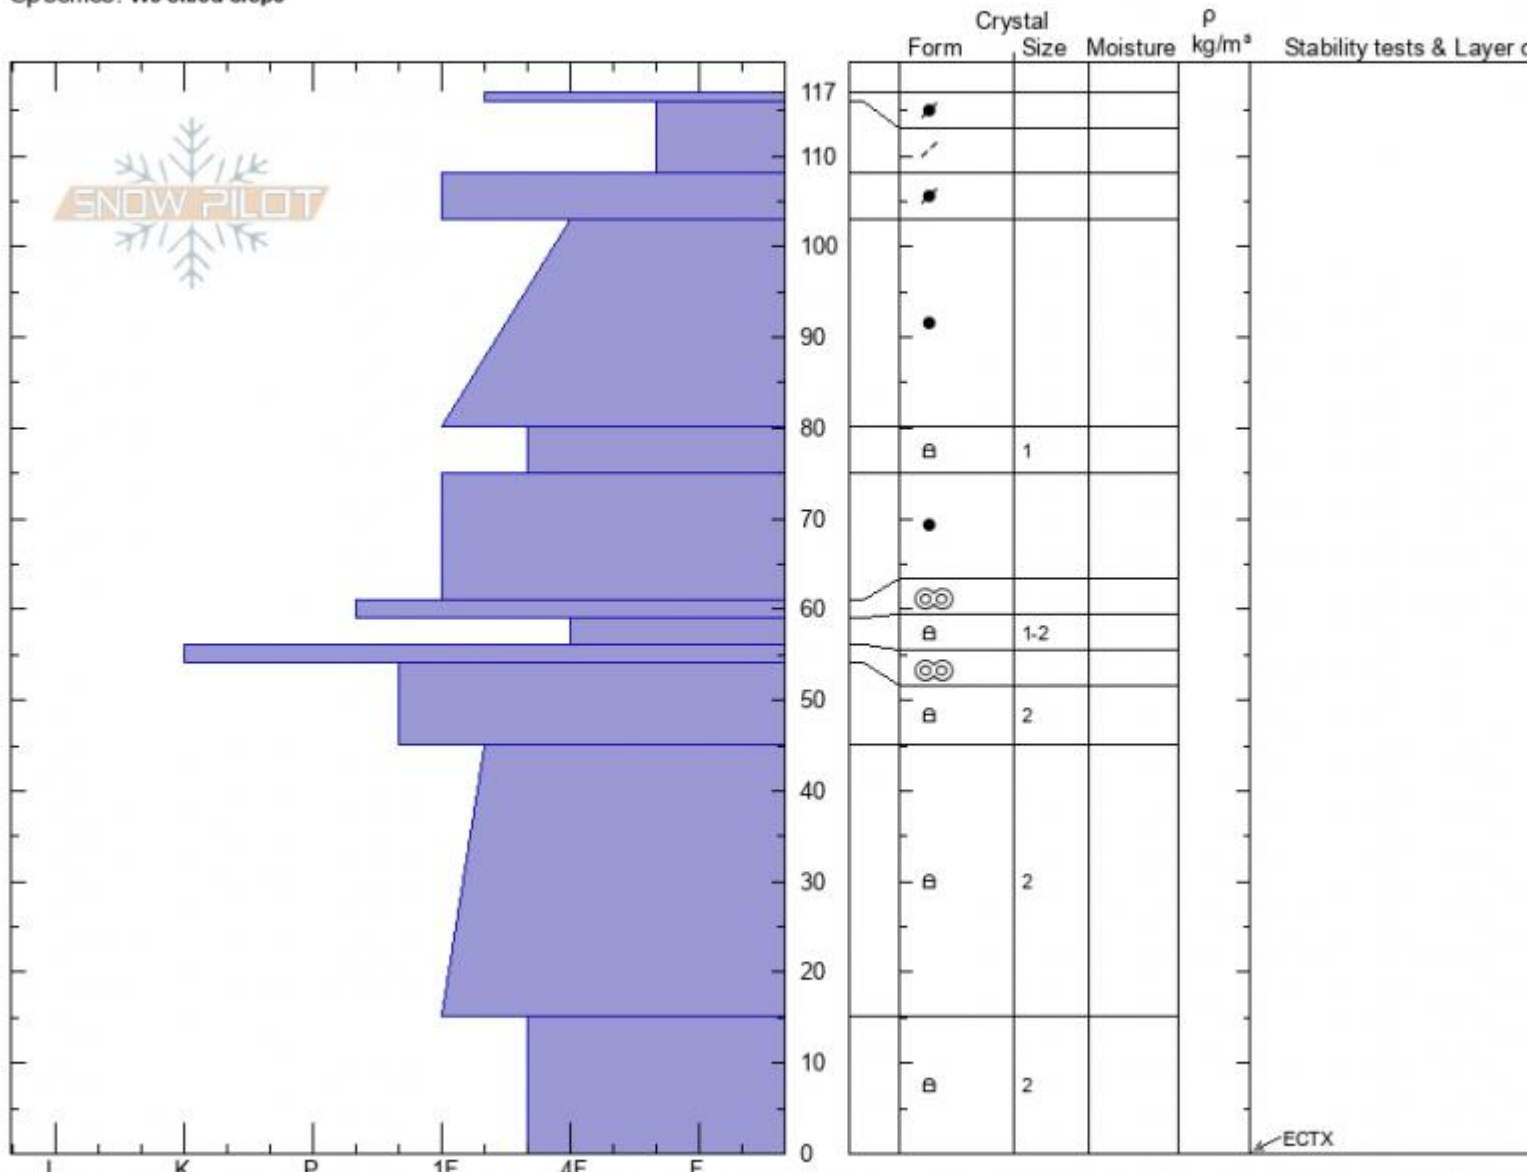

Saddle Peak
Bridger Range
MT
 Elevation: **8950 ft**
 Aspect: **90°**
 Specifics: **We skied slope**

Alex Marienthal
12/23/2021 - 10:30am
 Co-ord: **45.79356N, -110.93488W**
 Slope Angle: **33°**
 Wind Loading: **previous**

Stability:
 Air Temperature:
 Sky Cover: **OVC**
 Precipitation: **NO**
 Wind: **SW Light Breeze**

HS:117 Layer Notes:
 117-116cm: **Problematic layer**

Notes: Dug 2 other pits, higher and lower on the face, which showed similar structure and also had ECTX. HS in our three pits ranged 85-120cm.

Advisory Region
 Bridger Range
 Longitude
 -110.94W
 Latitude
 45.79N
 Bridger Range, 2021-12-23