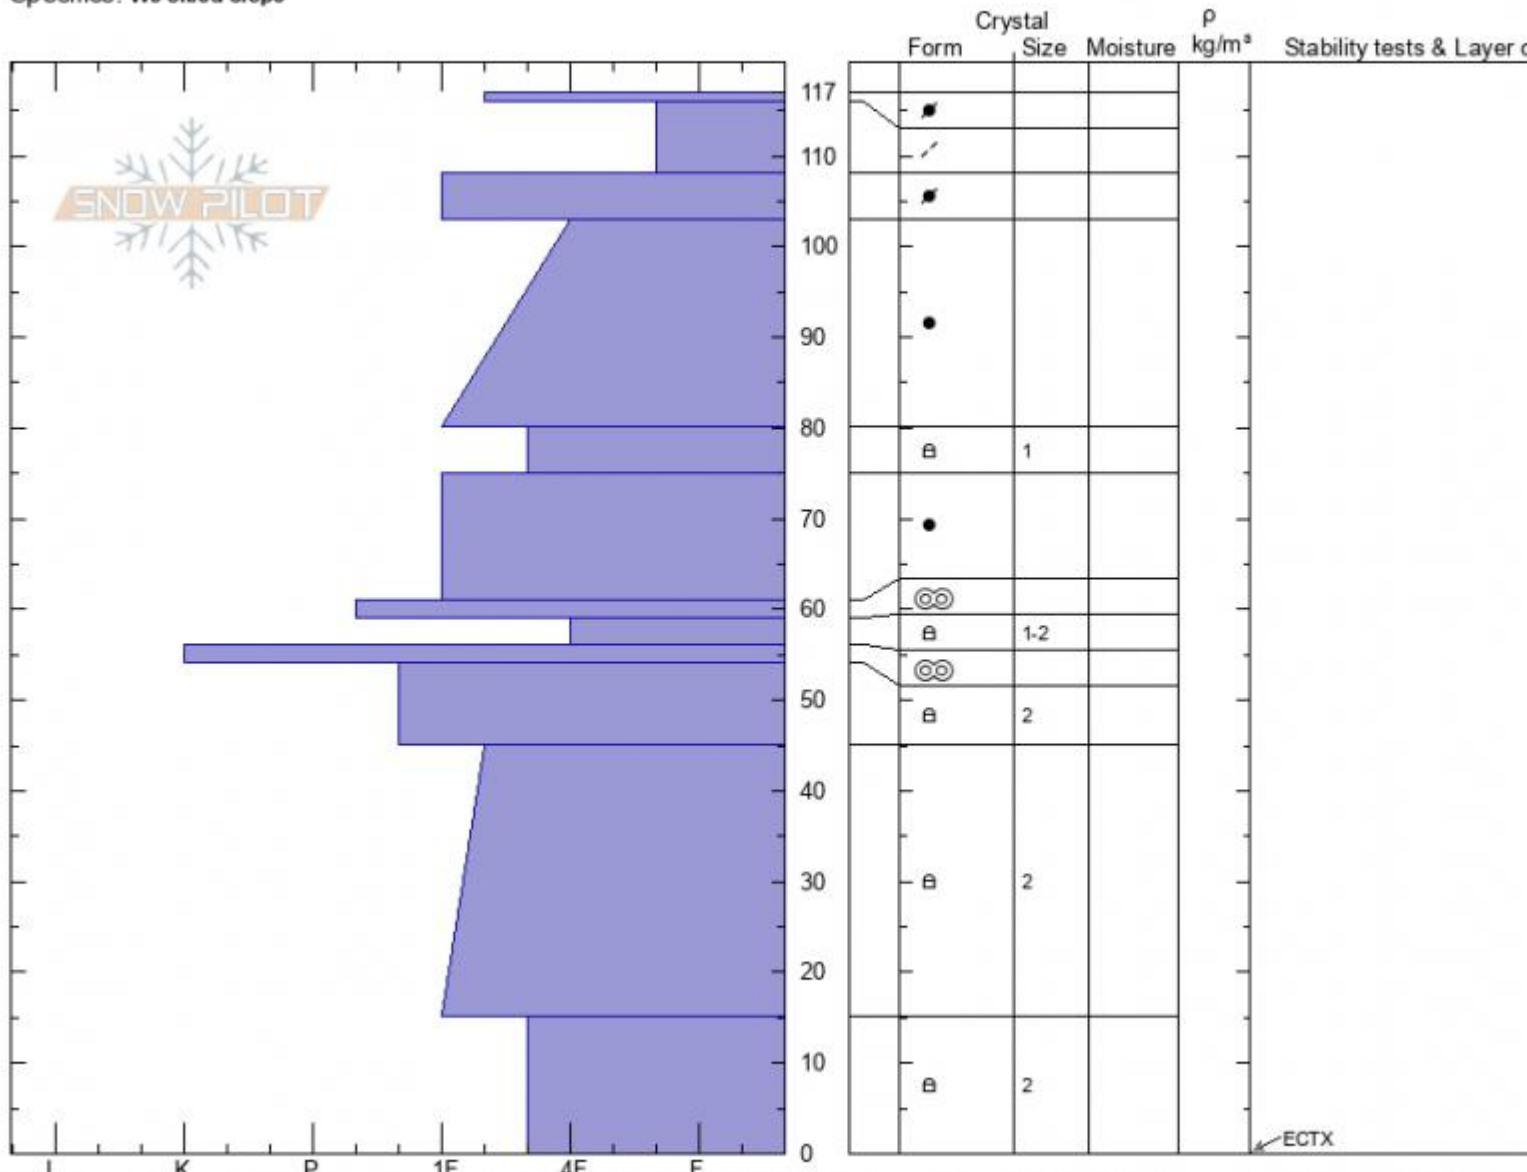

**Saddle Peak**  
**Bridger Range**  
**MT**  
 Elevation: **8950 ft**  
 Aspect: **90°**  
 Specifics: **We skied slope**

**Alex Marienthal**  
**12/23/2021 - 10:30am**  
 Co-ord: **45.79356N, -110.93488W**  
 Slope Angle: **33°**  
 Wind Loading: **previous**

Stability:  
 Air Temperature:  
 Sky Cover: **OVC**  
 Precipitation: **NO**  
 Wind: **SW Light Breeze**

**HS:117** Layer Notes:  
 117-116cm: **Problematic layer**

Notes: Dug 2 other pits, higher and lower on the face, which showed similar structure and also had ECTX. HS in our three pits ranged 85-120cm.

Advisory Region  
 Bridger Range  
 Longitude  
 -110.94W  
 Latitude  
 45.79N  
 Bridger Range, 2021-12-23