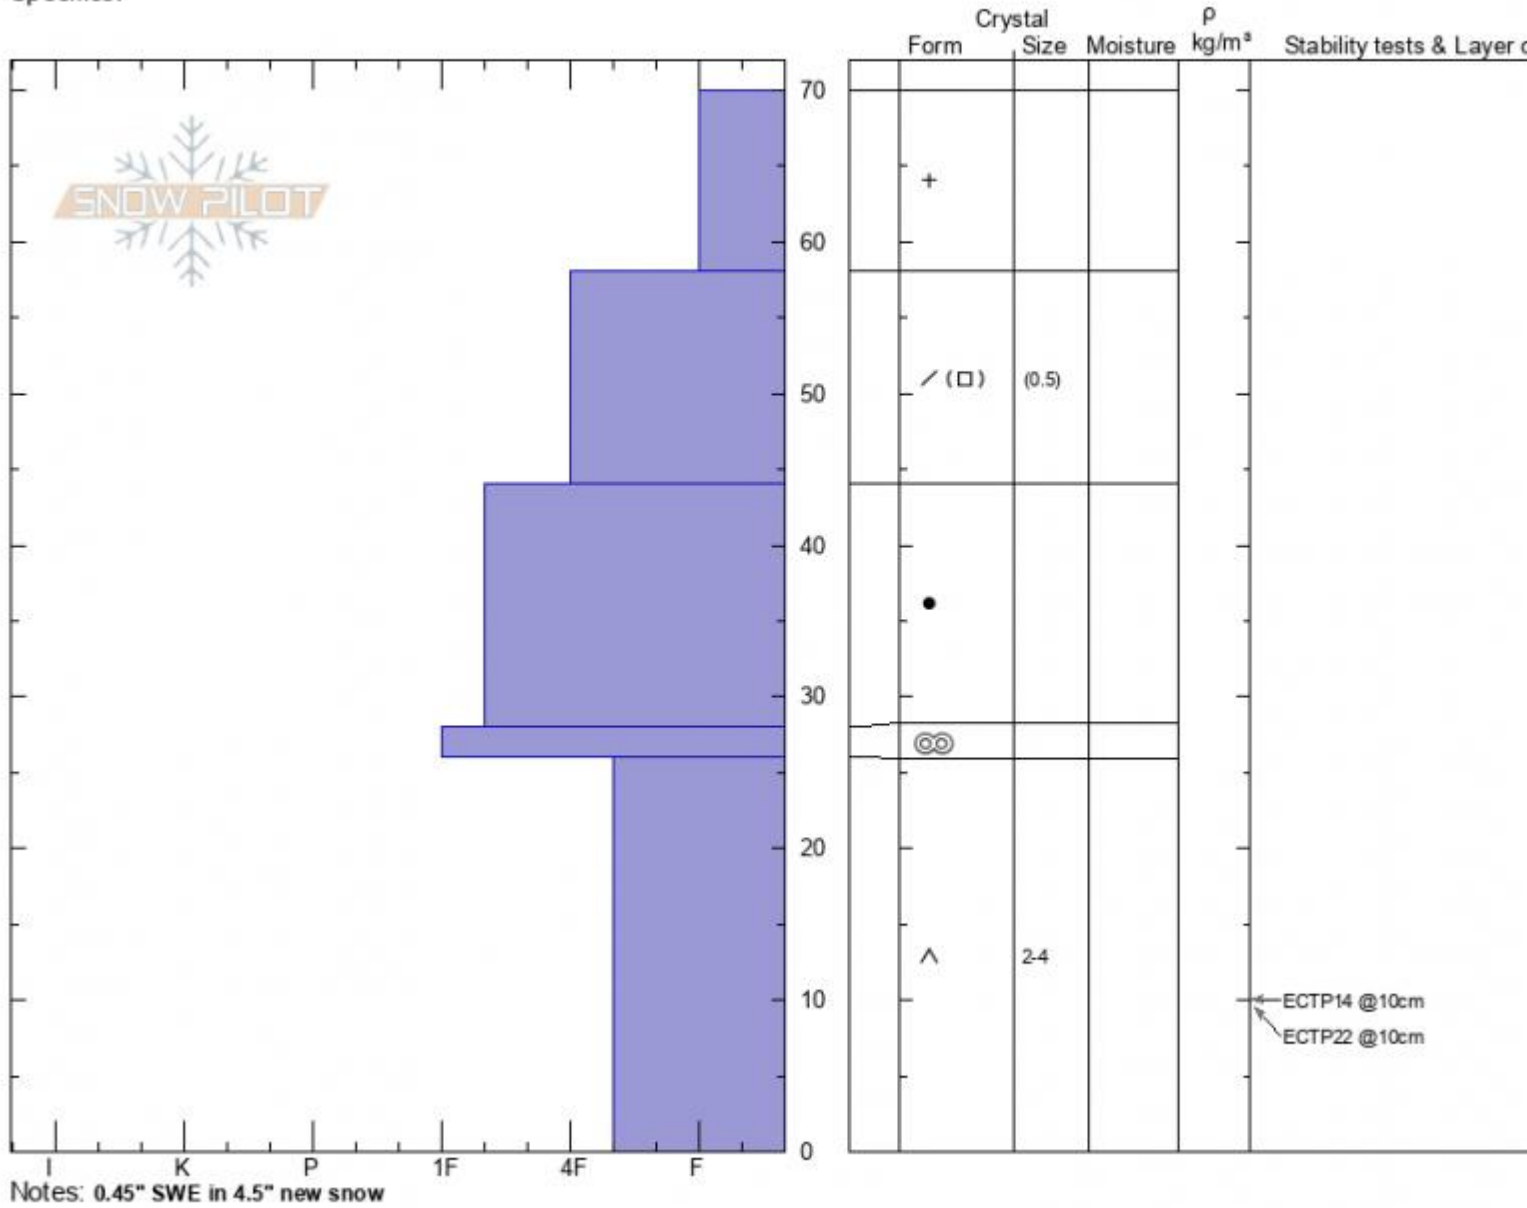

Wilderness Boundary  
 Madison Range-S  
 MT  
 Elevation: 8800 ft  
 Aspect: 210°  
 Specifics:

Ian Hoyer  
 12/24/2021 - 11:00am  
 Co-ord: 44.97708N, -111.35908W  
 Slope Angle: 17°  
 Wind Loading: no

Stability: Fair  
 Air Temperature:  
 Sky Cover: OVC  
 Precipitation: S-1  
 Wind: S Light Breeze

HS:70  
 Layer Notes:  
 26-0cm: Problematic layer

Advisory Region  
 Southern Madison  
 Longitude  
 -111.27W  
 Latitude  
 45.06N  
 Southern Madison, 2021-12-24