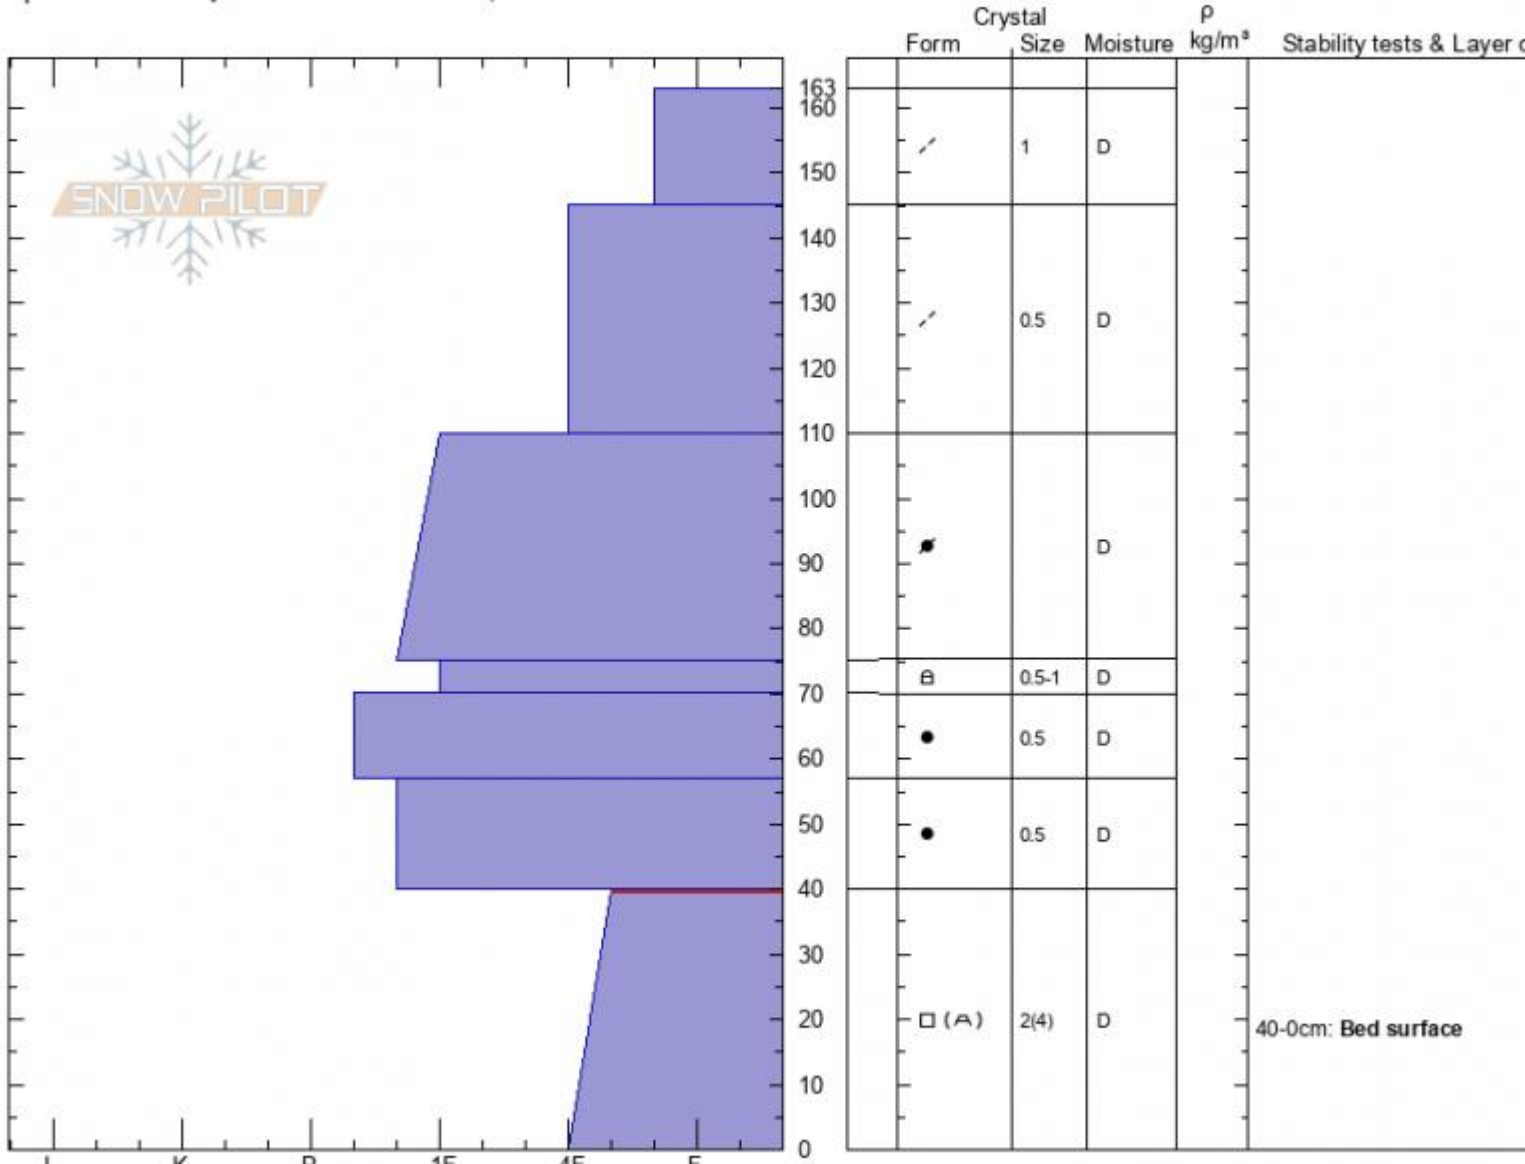

**Scotch Bonnet Crown**  
**Beartooths**  
**MT**  
 Elevation: **10000 ft**  
 Aspect: **130°**  
 Specifics: Pit is adjacent to avalanche: crown;

**Doug Chabot-Admin**  
**12/28/2021 - 9:55am**  
 Co-ord: **45.07147N, -109.94407W**  
 Slope Angle: **33°**  
 Wind Loading: **previous**

Stability: **Poor**  
 Air Temperature: **-23°C**  
 Sky Cover: **OVC**  
 Precipitation: **NO**  
 Wind: **SW Moderate**

**HS:163**    Layer Notes:  
 40-0cm: **Bed surface**  
 40-0cm: **Problematic layer**

Notes: This pit was dug in the crown of the avalanche that killed 2 snowmobilers on December 27, 2021.

Advisory Region  
 Cooke City  
 Longitude  
 -109.95W  
 Latitude  
 45.06N

**Avalanche Details:** [Double Avalanche Fatality, Scotch Bonnet Mountain](#)  
 Cooke City, 2021-12-29