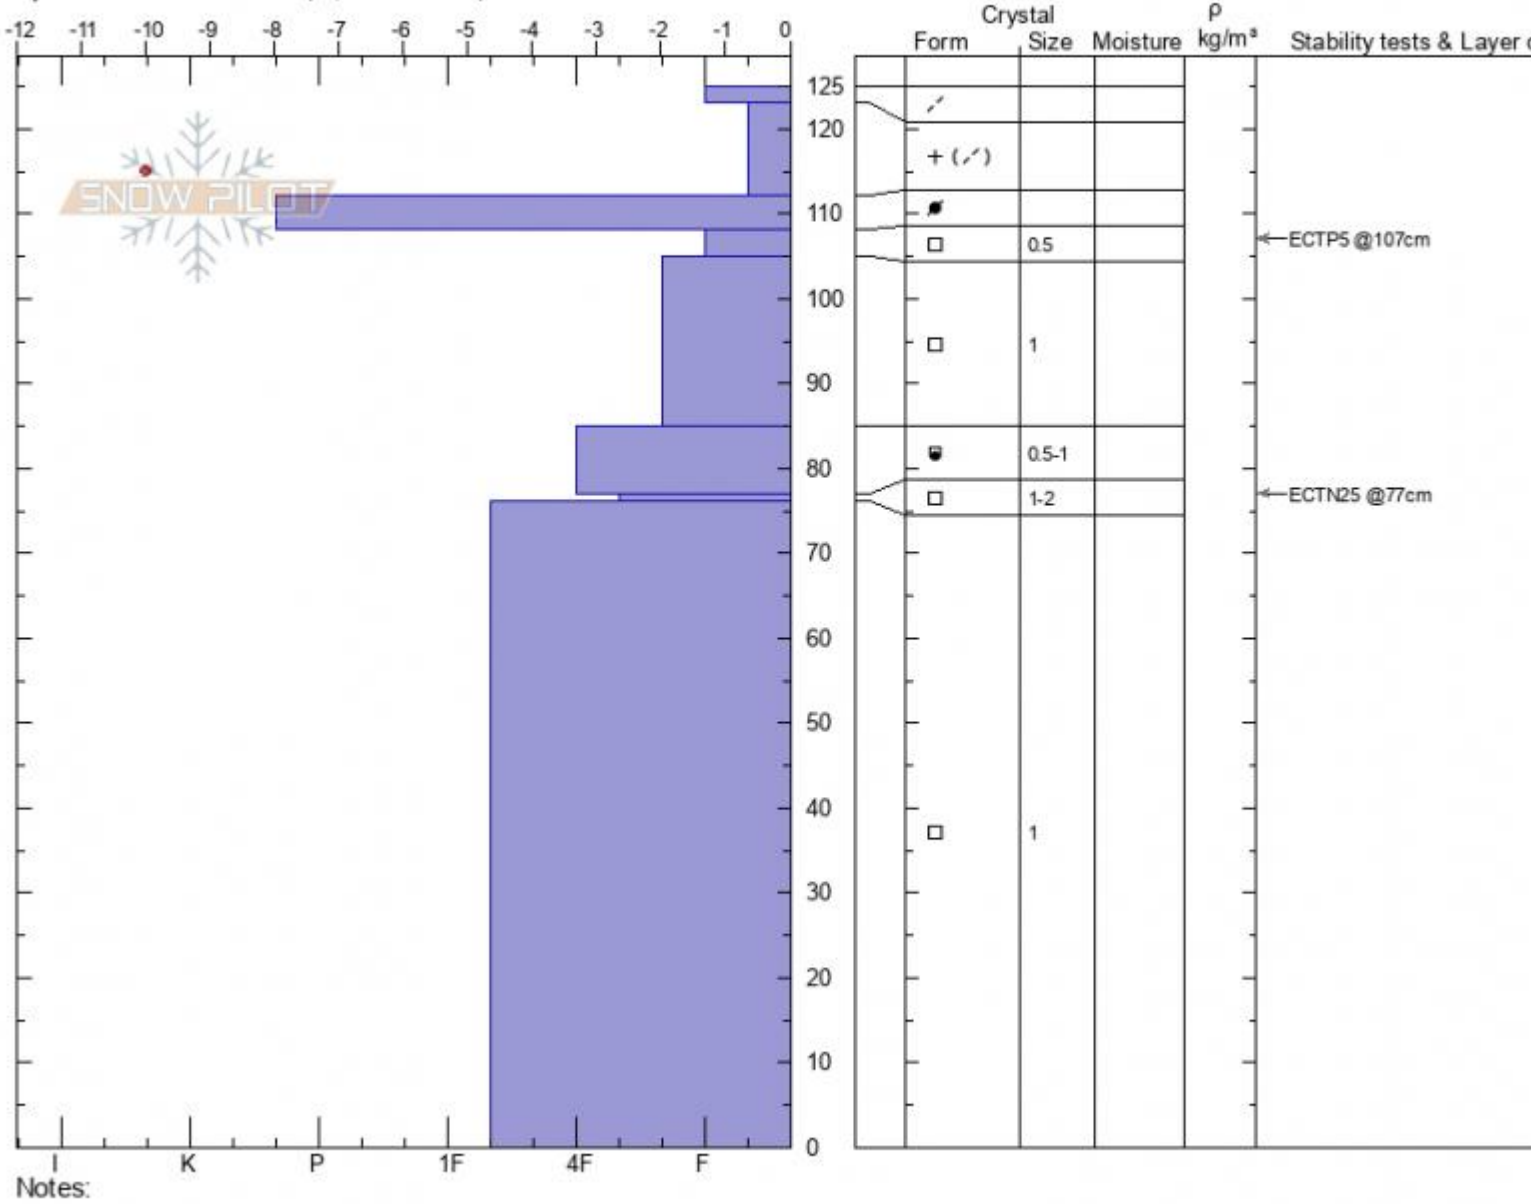

Football Field
 Bridger Range
 MT
 Elevation: 8370 ft
 Aspect: 100°
 Specifics: Ski tracks on slope; We skied slope

Alex Marienthal
 01/01/2022 - 11:15am
 Co-ord: 45.79789N, -110.93296W
 Slope Angle: 35°
 Wind Loading: previous

Stability: Fair
 Air Temperature: -17°C
 Sky Cover: CLR
 Precipitation: NO
 Wind: W Calm

HS:125 Layer Notes:
 108-105cm: Problematic layer

Advisory Region
 Bridger Range
 Longitude
 -110.94W
 Latitude
 45.79N
 Bridger Range, 2022-01-01