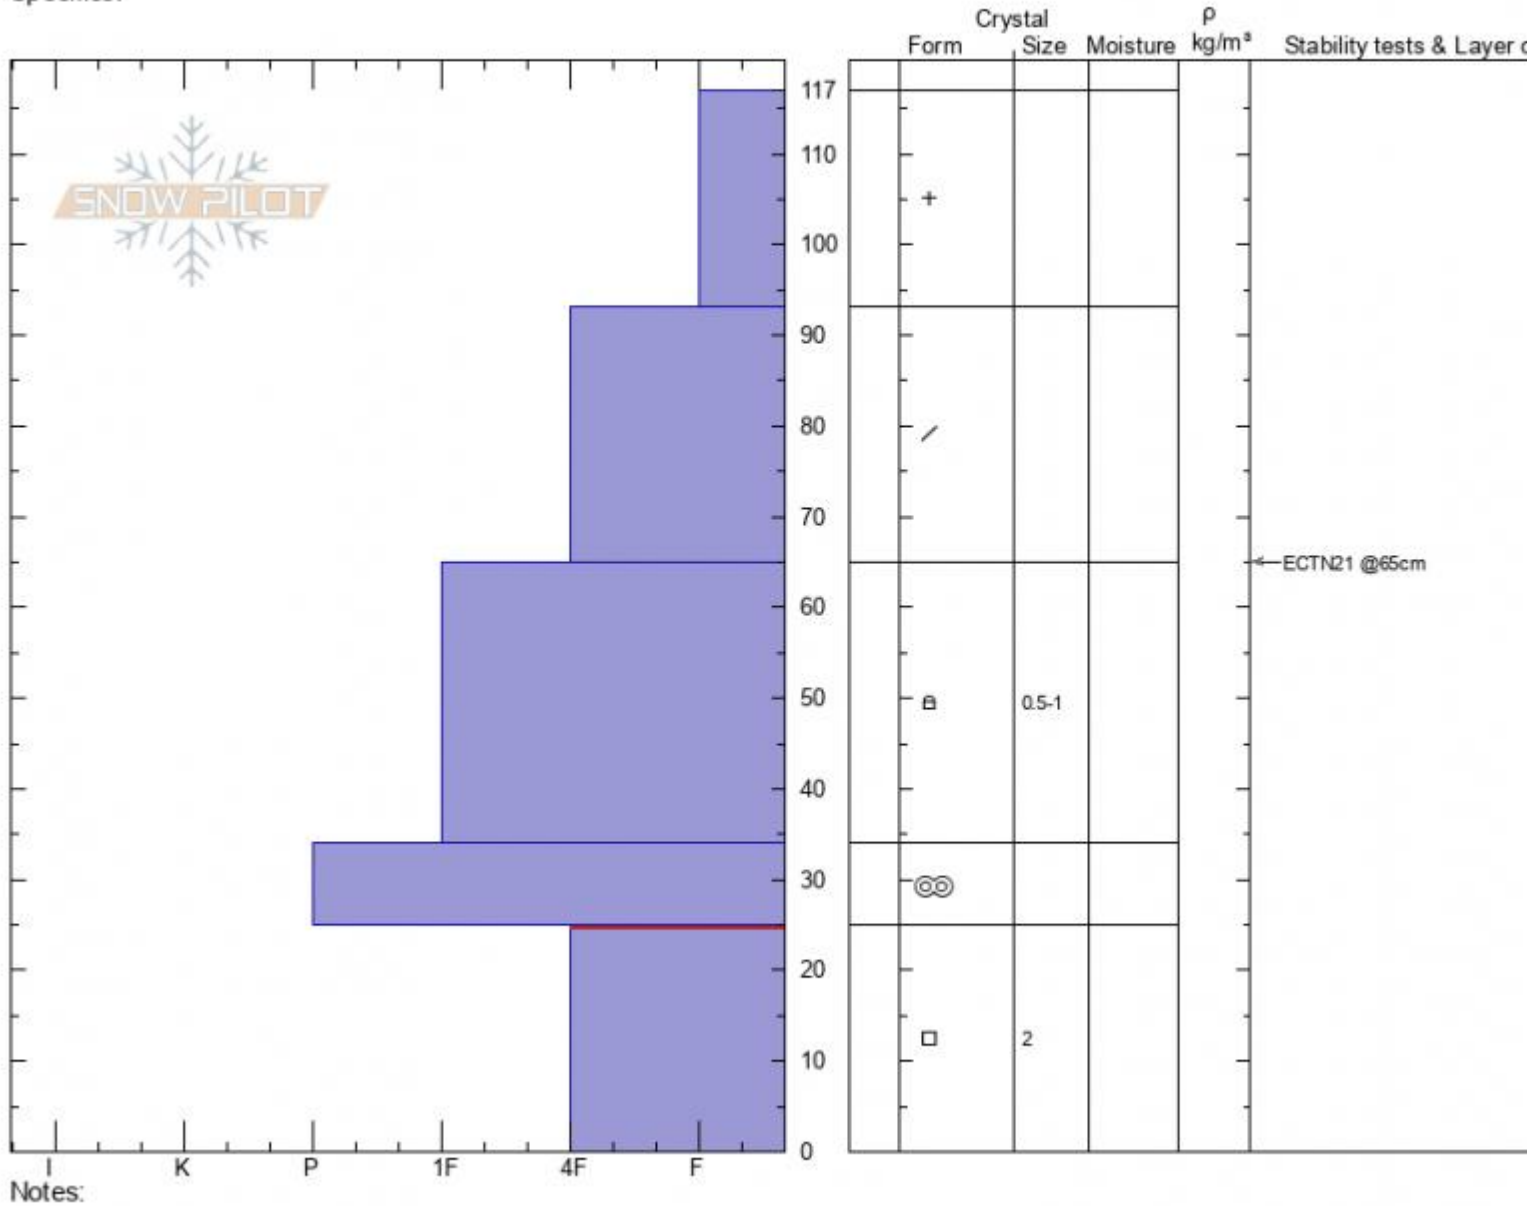

Meadow Denny Creek
 Lionhead Range
 MT
 Elevation: 8004 ft
 Aspect: 85°
 Specifics:

Dave Zinn
 12/30/2021 - 1:30pm
 Co-ord: 44.71279N, -111.29710W
 Slope Angle: 25°
 Wind Loading: no

Stability: Fair
 Air Temperature:
 Sky Cover: OVC
 Precipitation: S2
 Wind: E Light Breeze

HS:117 Layer Notes:
 PF: 50 25-0cm: Problematic layer

Advisory Region
 Lionhead Range
 Longitude
 -111.32W
 Latitude
 44.73N
 Lionhead Range, 2022-01-02