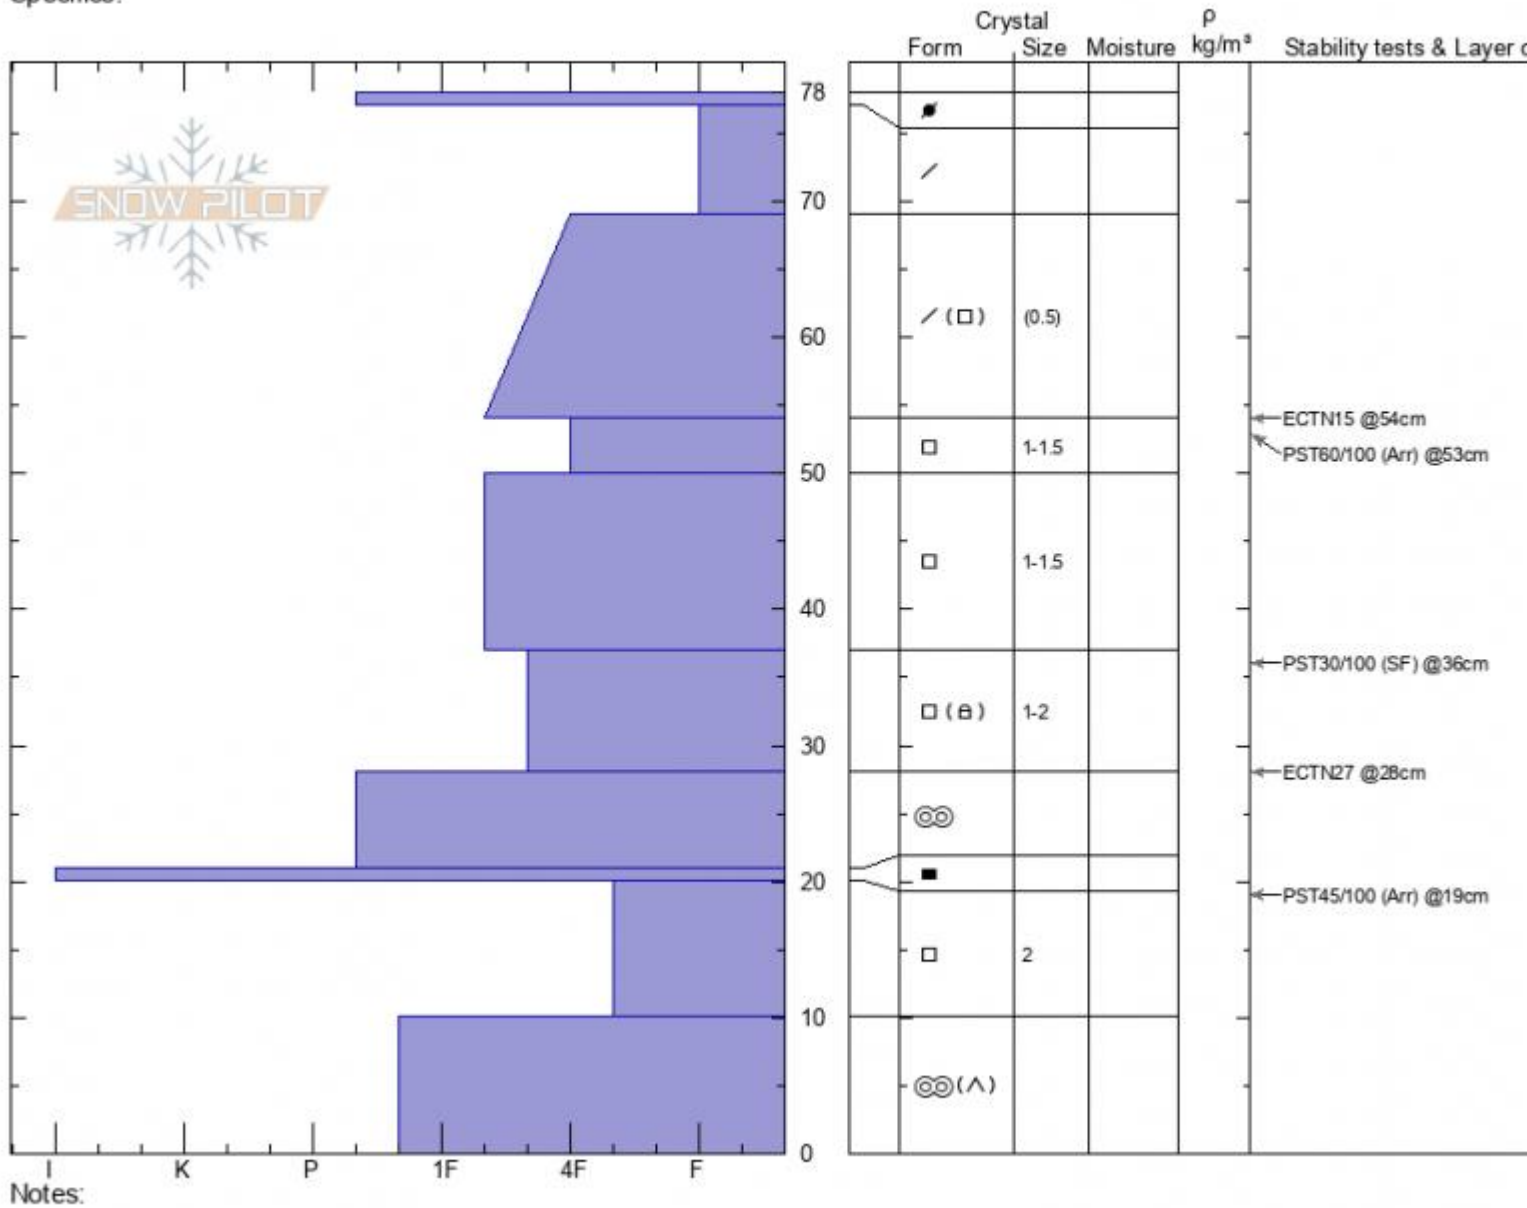

Middle Basin, SciBowl2
Madison Range-N
MT
 Elevation: **9230 ft**
 Aspect: **130°**
 Specifics:

Alex Marienthal
01/02/2022 - 12:30pm
 Co-ord: **45.32725N, -111.38142W**
 Slope Angle: **24°**
 Wind Loading: **yes**

Stability: **Good**
 Air Temperature: **-8.5°C**
 Sky Cover: **BKN**
 Precipitation: **NO**
 Wind:

HS: **78**
 PF: **78**
 PS: **20**
 Layer Notes: 54-50cm: **Problematic layer**

Advisory Region
 Northern Madison
 Longitude
 -111.38W
 Latitude
 45.34N
 Northern Madison, 2022-01-03