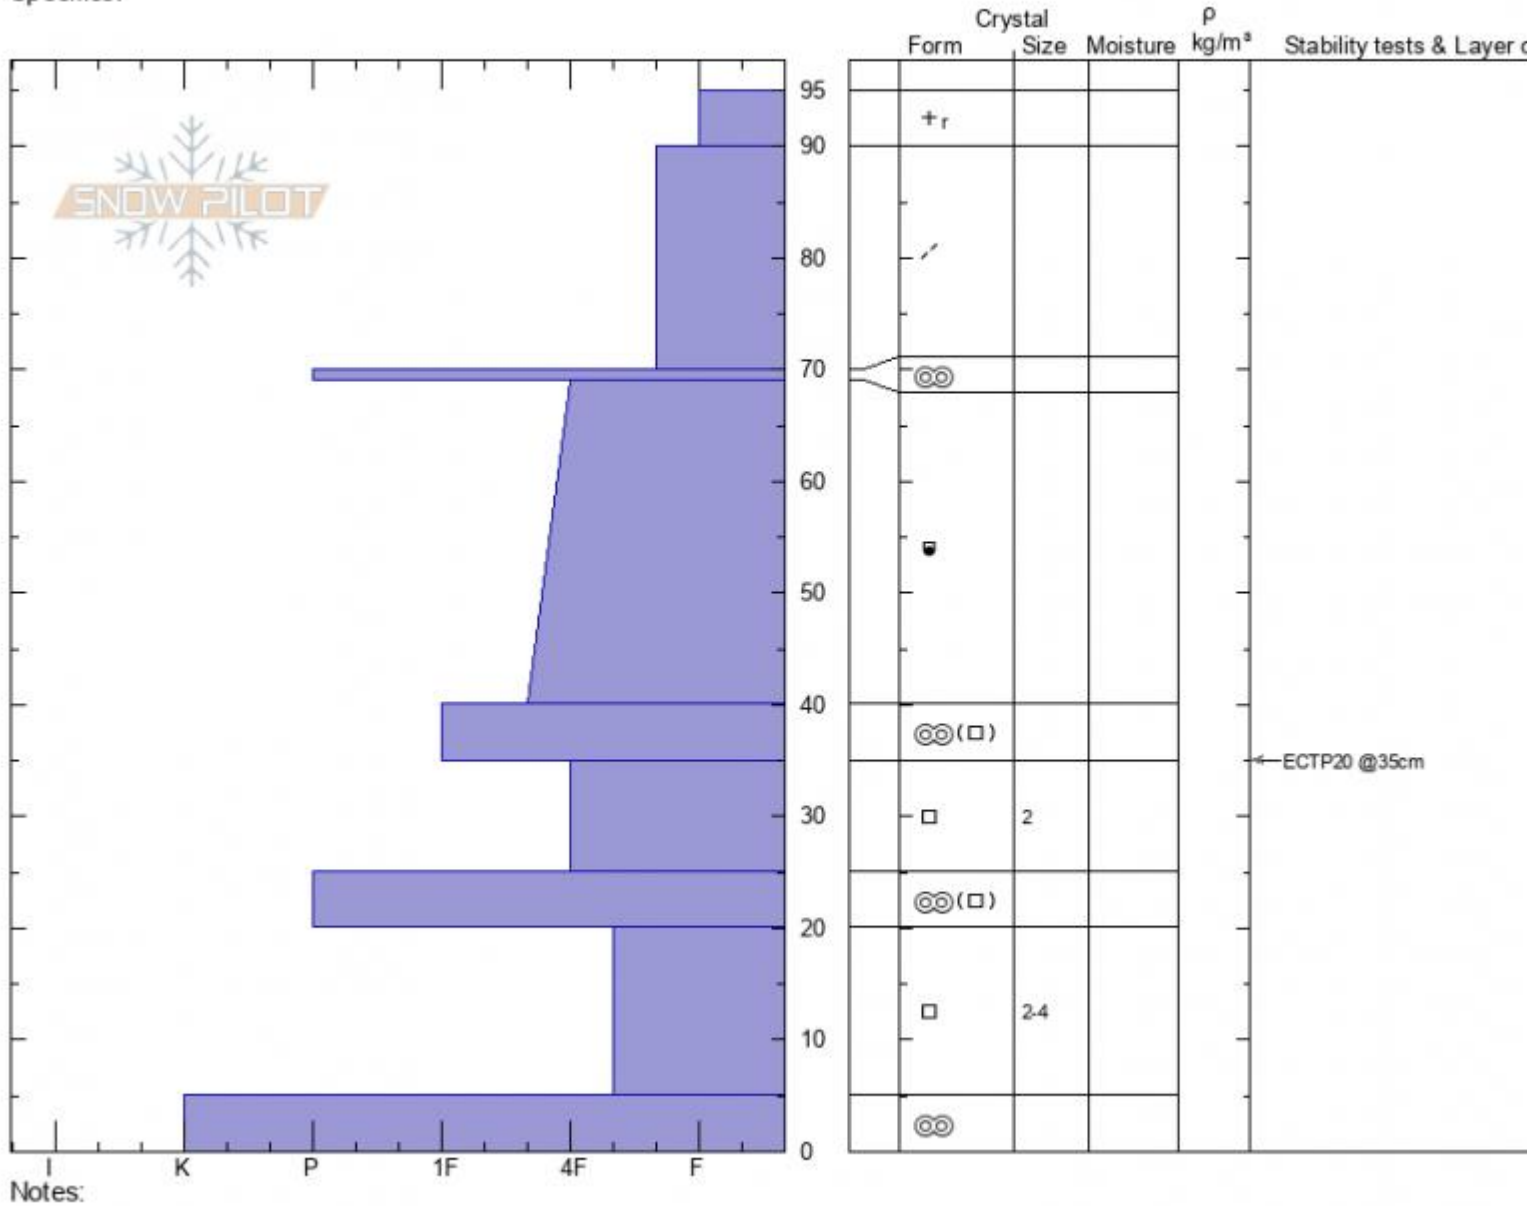

Mt. Ellis -North
Gallatin Range-N
MT
 Elevation: **7345 ft**
 Aspect: **90°**
 Specifics:

Hannah Marshall
01/04/2022 - 12:15pm
 Co-ord: **12T 503052W 5048684N**
 Slope Angle: **28°**
 Wind Loading: **previous**

Stability:
 Air Temperature:
 Sky Cover: **BKN**
 Precipitation: **S-1**
 Wind:

HS:95 Layer Notes:
PF:95 35-25cm: **Problematic layer**
PS: 20

Advisory Region
 Northern Gallatin
 Longitude
 -110.96W
 Latitude
 45.59N
 Northern Gallatin, 2022-01-04