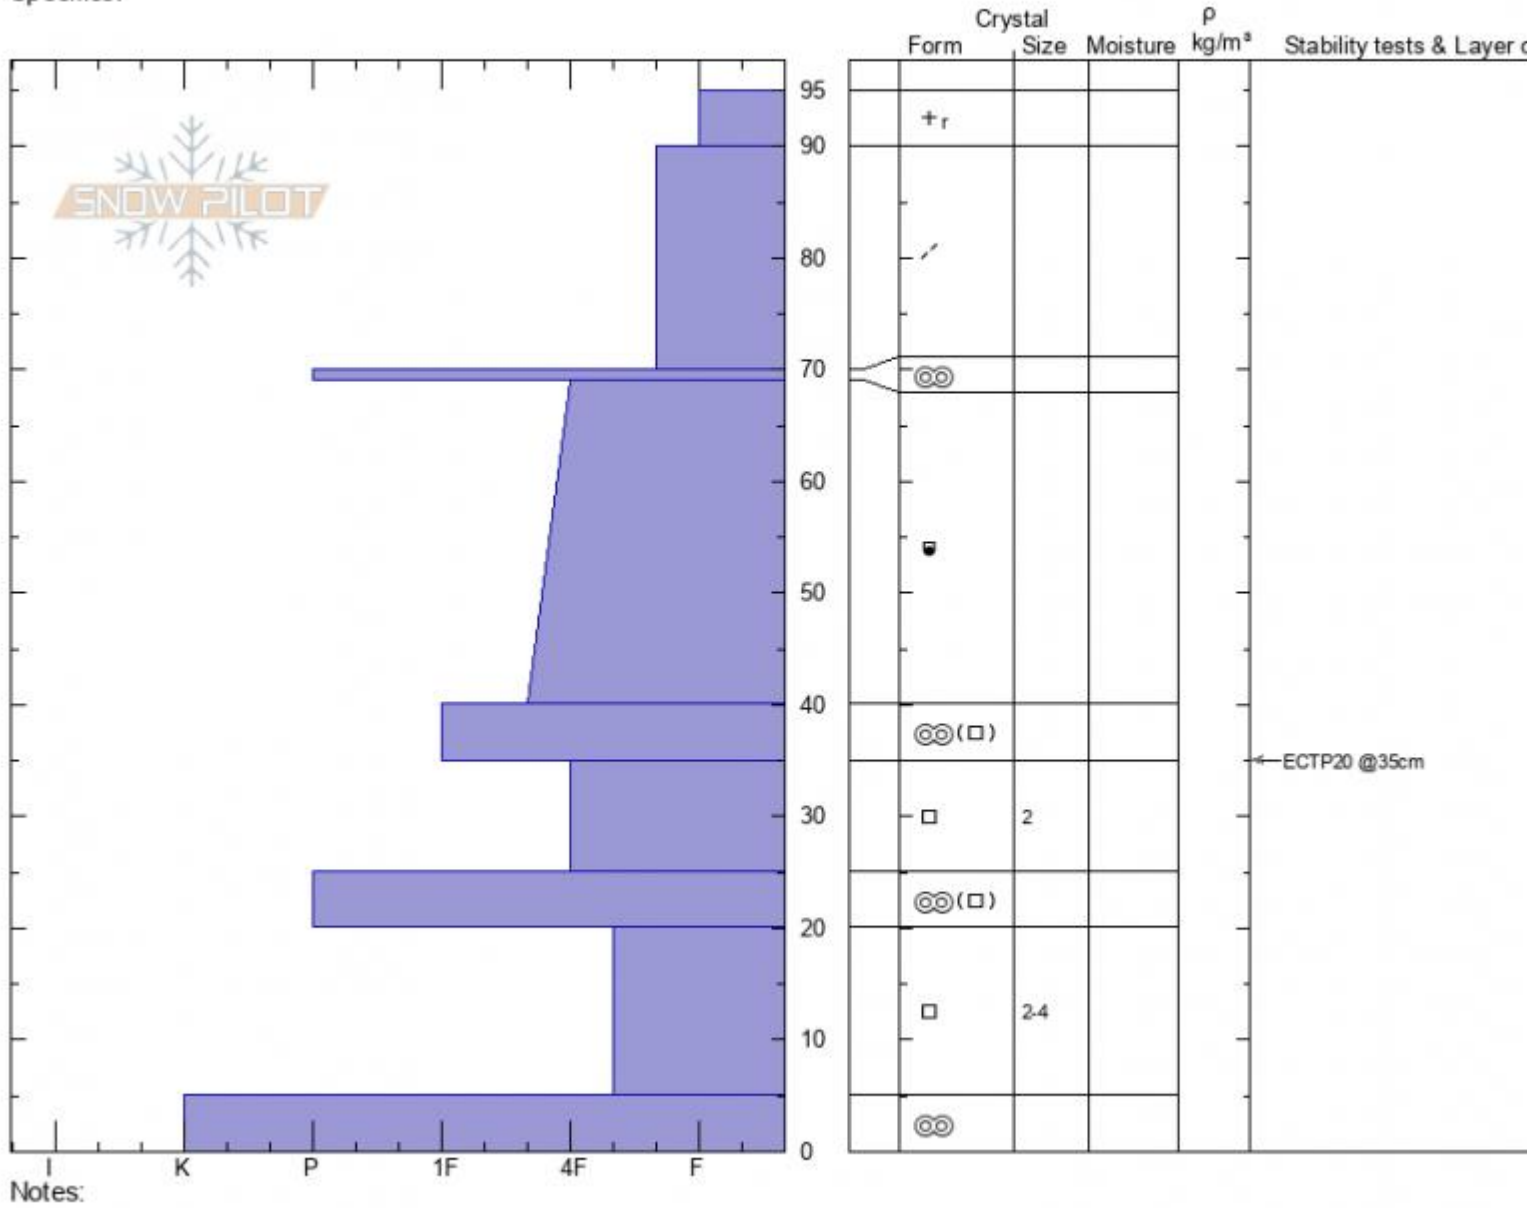

Mt. Ellis -North
Gallatin Range-N
MT
 Elevation: **7345 ft**
 Aspect: **90°**
 Specifics:

Hannah Marshall
01/04/2022 - 12:15pm
 Co-ord: **12T 503052W 5048684N**
 Slope Angle: **28°**
 Wind Loading: **previous**

Stability:
 Air Temperature:
 Sky Cover: **BKN**
 Precipitation: **S-1**
 Wind:

HS:95 Layer Notes:
PF:95 35-25cm: **Problematic layer**
PS: 20

Advisory Region
 Northern Gallatin
 Longitude
 -110.96W
 Latitude
 45.59N
 Northern Gallatin, 2022-01-04