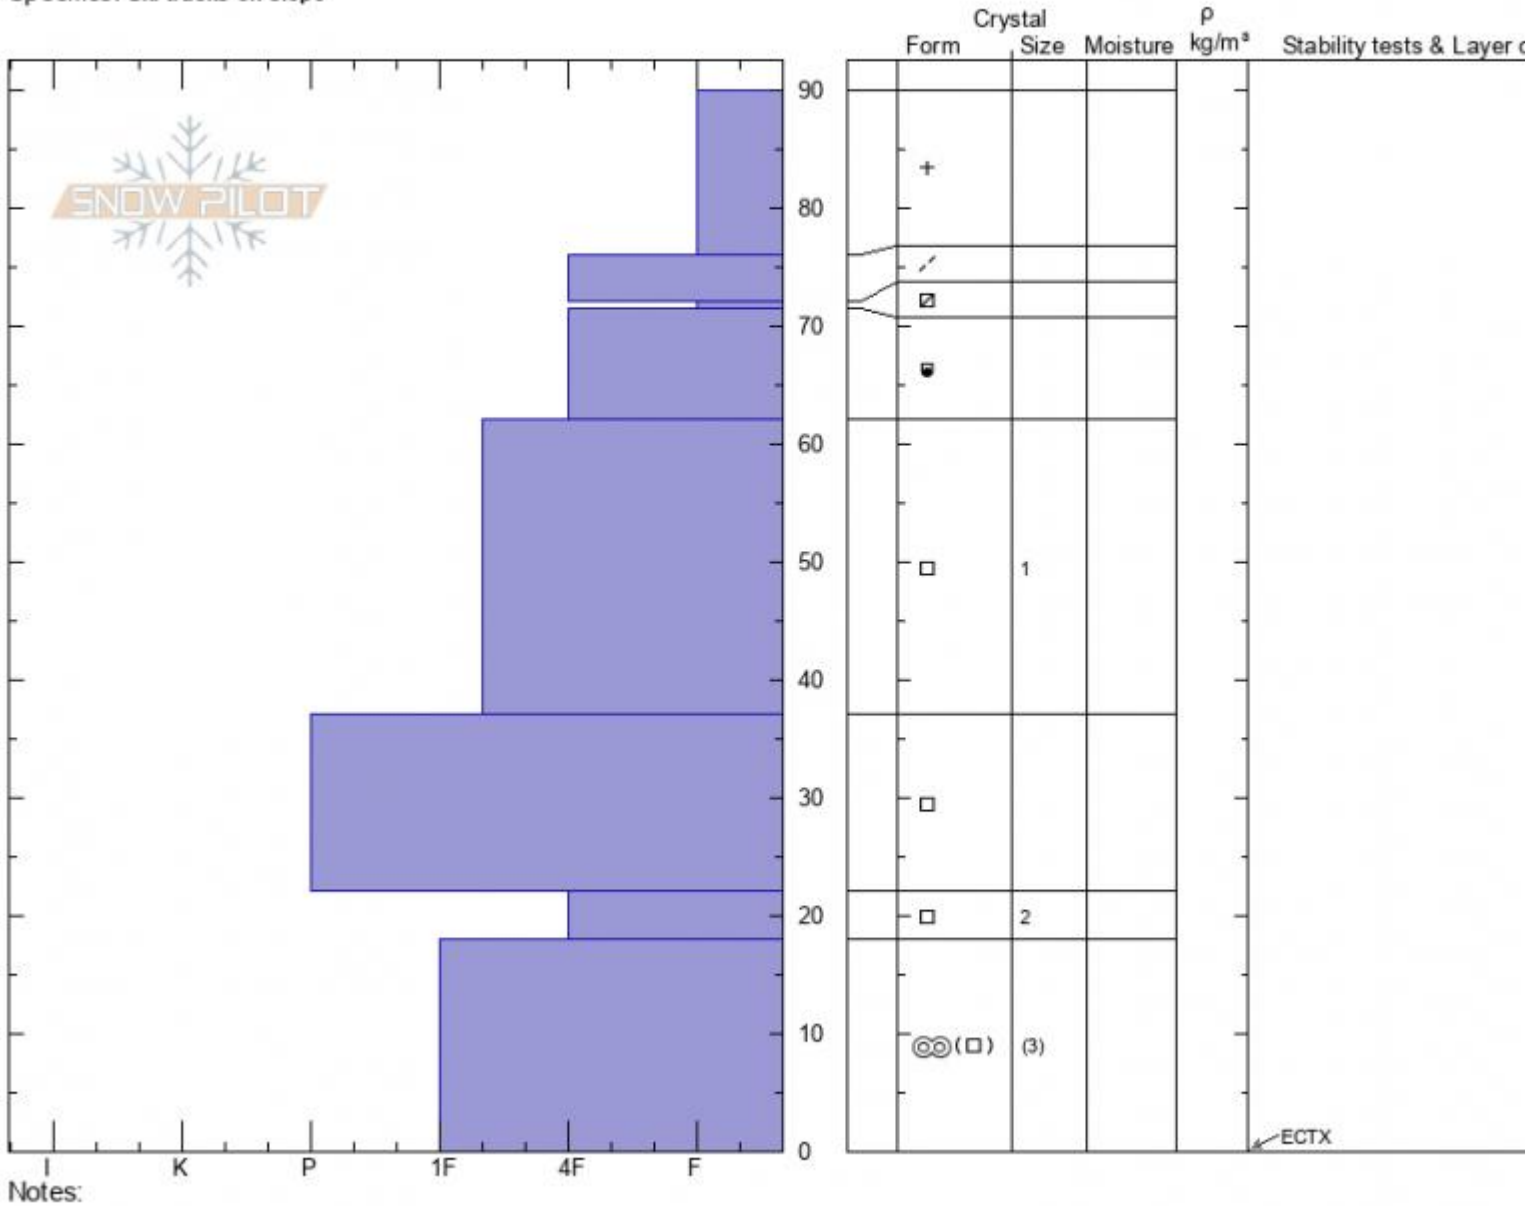

Bacon Rind SE
Madison Range-N
MT
 Elevation: **8700 ft**
 Aspect: **150°**
 Specifics: **Ski tracks on slope**

Ian Hoyer
01/06/2022 - 11:00am
 Co-ord: **44.96611N, -111.09976W**
 Slope Angle: **23°**
 Wind Loading: **no**

Stability: **Good**
 Air Temperature:
 Sky Cover: **OVC**
 Precipitation: **S-1**
 Wind: **Calm**

HS:90 **Layer Notes:**
 22-18cm: **Problematic layer**

Advisory Region
 Southern Madison
 Longitude
 -111.10W
 Latitude
 44.96N
 Southern Madison, 2022-01-06