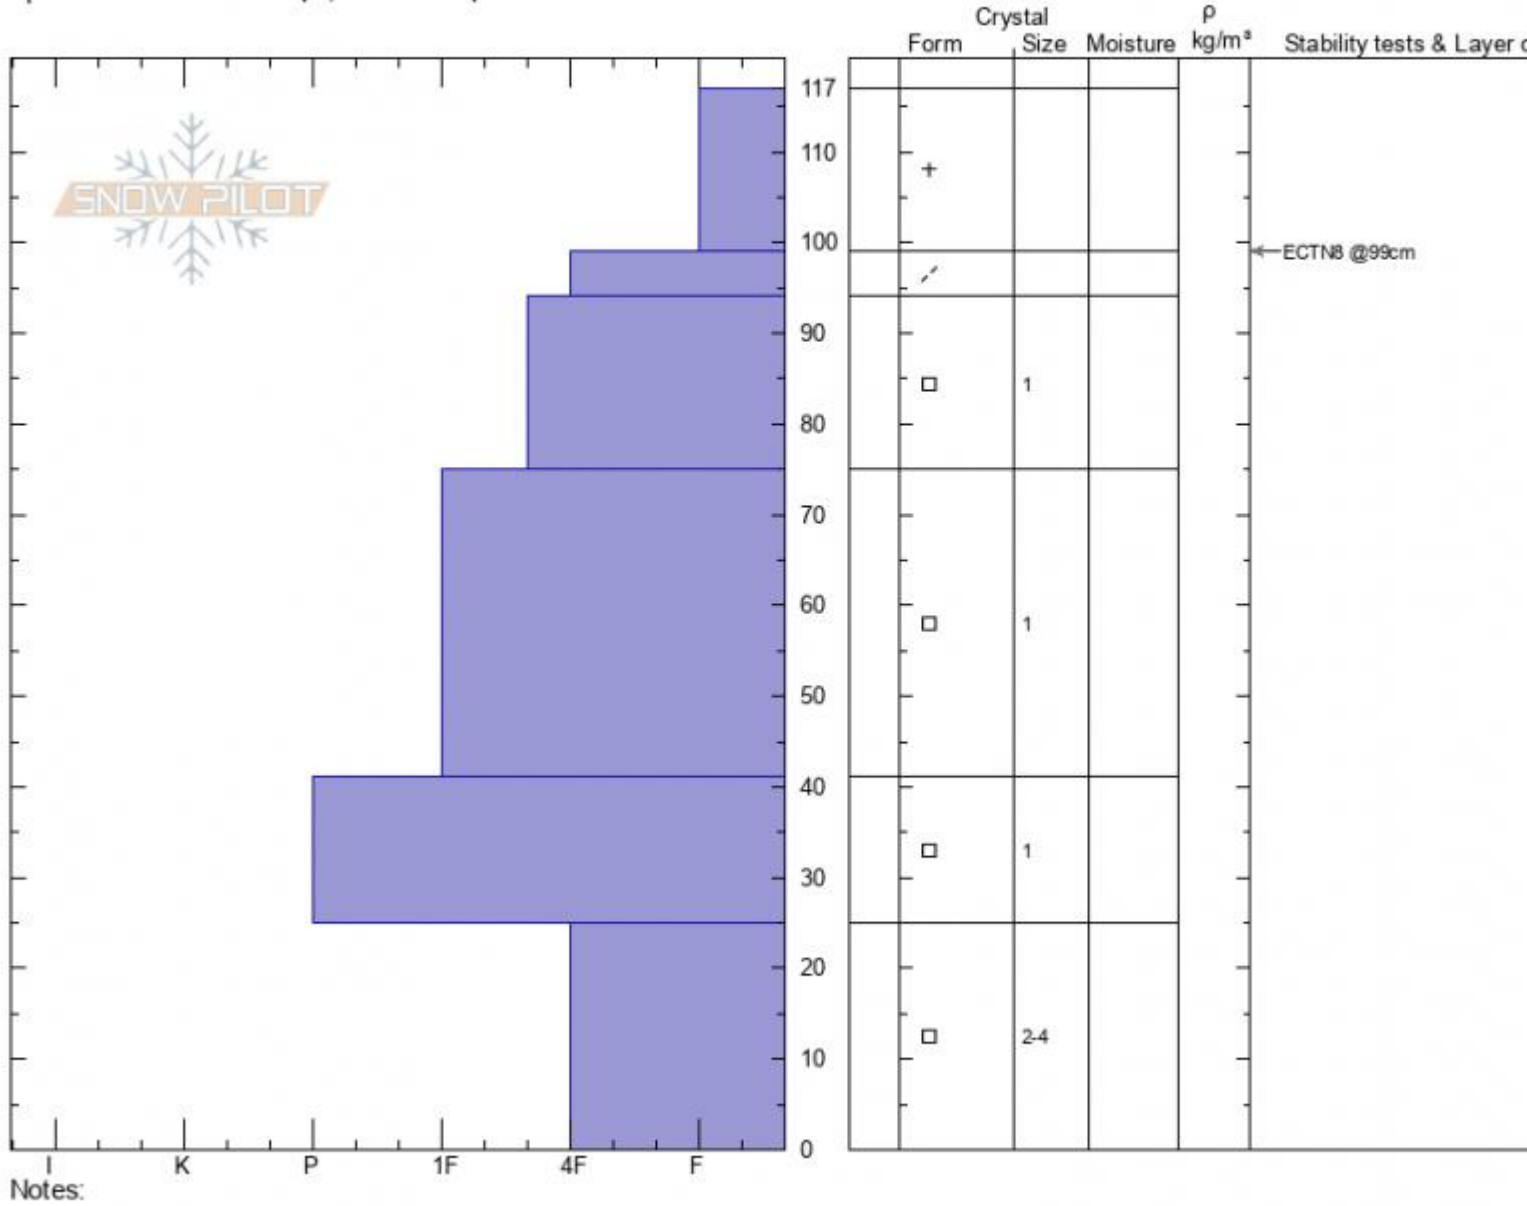

**Bacon Rind E**  
**Madison Range-N**  
**MT**  
 Elevation: **8900 ft**  
 Aspect: **95°**  
 Specifics: **Ski tracks on slope; We skied slope**

**Ian Hoyer**  
**01/06/2022 - 1:00pm**  
 Co-ord: **44.97073N, -111.09596W**  
 Slope Angle: **25°**  
 Wind Loading: **no**

Stability: **Good**  
 Air Temperature:  
 Sky Cover: **OVC**  
 Precipitation: **S1**  
 Wind: **Calm**

HS: **117**    Layer Notes:  
 PF: **40**    25-0cm: **Problematic layer**  
 PS: **15**

Advisory Region  
 Southern Madison  
 Longitude  
 -111.10W  
 Latitude  
 44.96N  
 Southern Madison, 2022-01-06