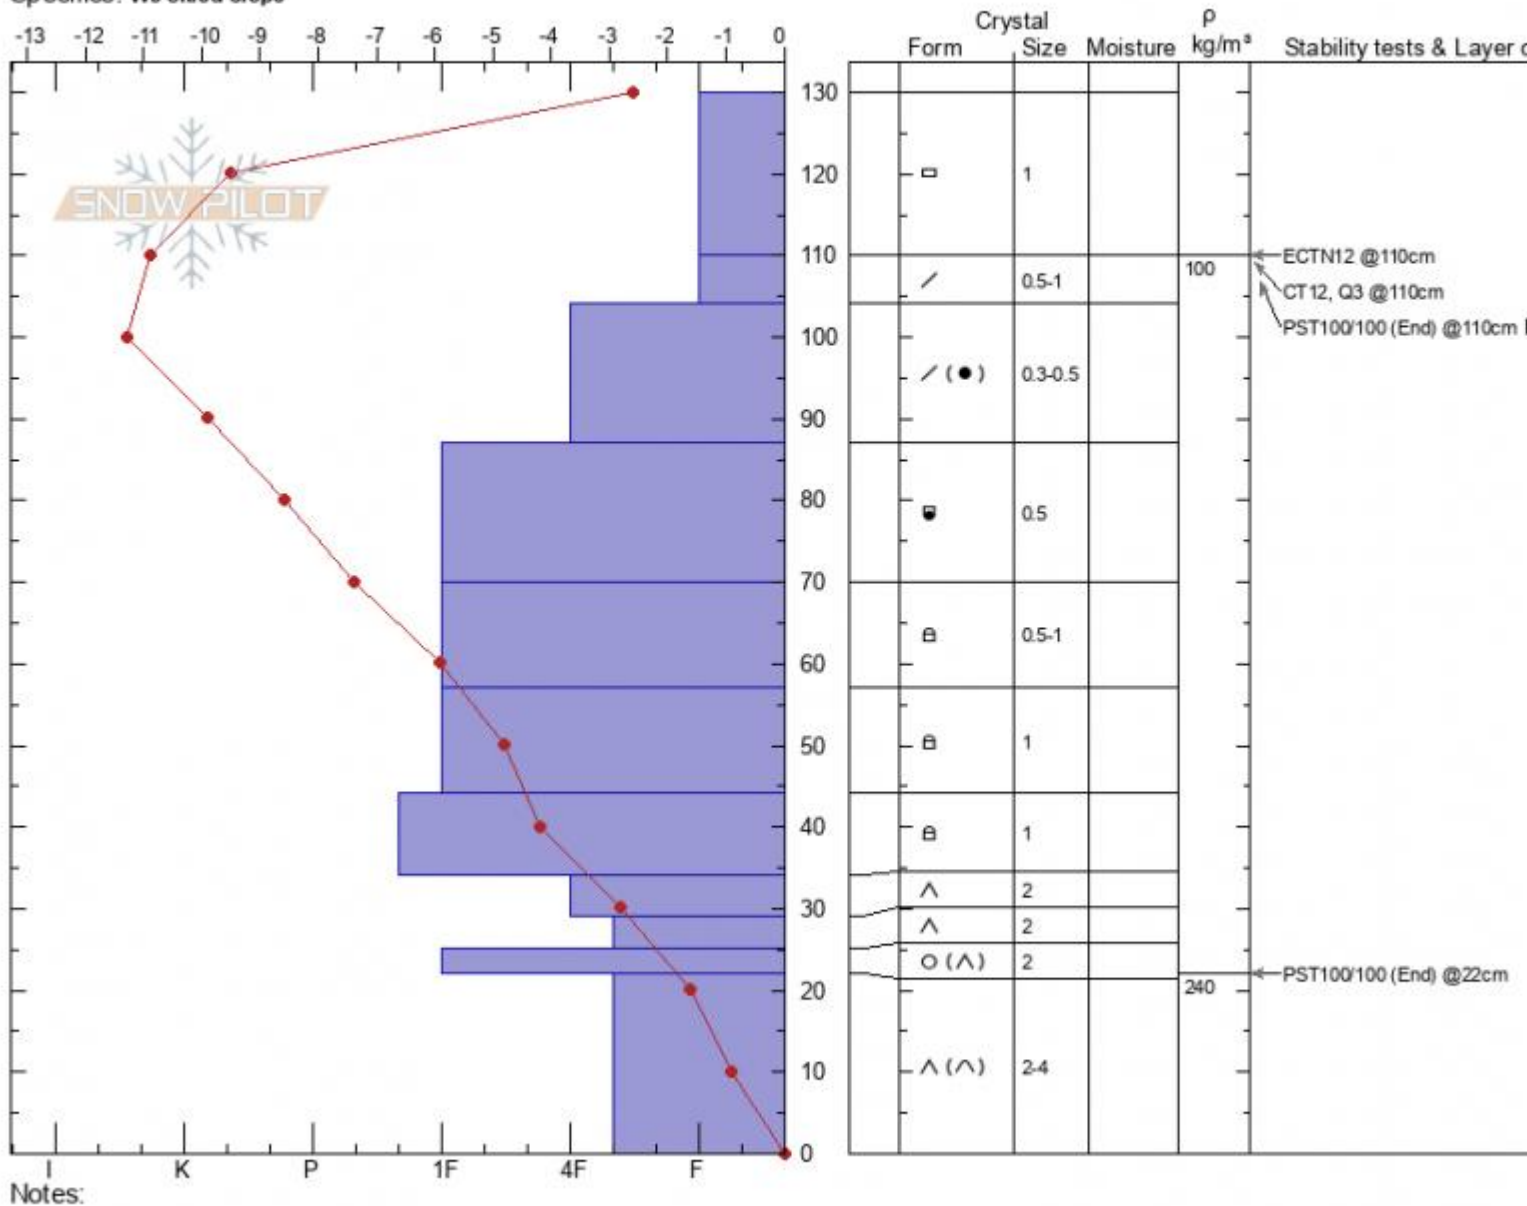

Bacon Rind Skillet
Madison Range-S
MT
 Elevation: **8789 ft**
 Aspect: **90°**
 Specifics: **We skied slope**

Erika Birkeland
01/06/2022 - 11:30am
 Co-ord: **44.96778N, -111.09723W**
 Slope Angle: **26°**
 Wind Loading:

Stability: **HS:130**
 Air Temperature: **-3.2°C**
 Sky Cover: **OVC**
 Precipitation: **S-1**
 Wind: **Calm**

Layer Notes:

Advisory Region
 Southern Madison
 Longitude
 -111.10W
 Latitude
 44.96N
 Southern Madison, 2022-01-07