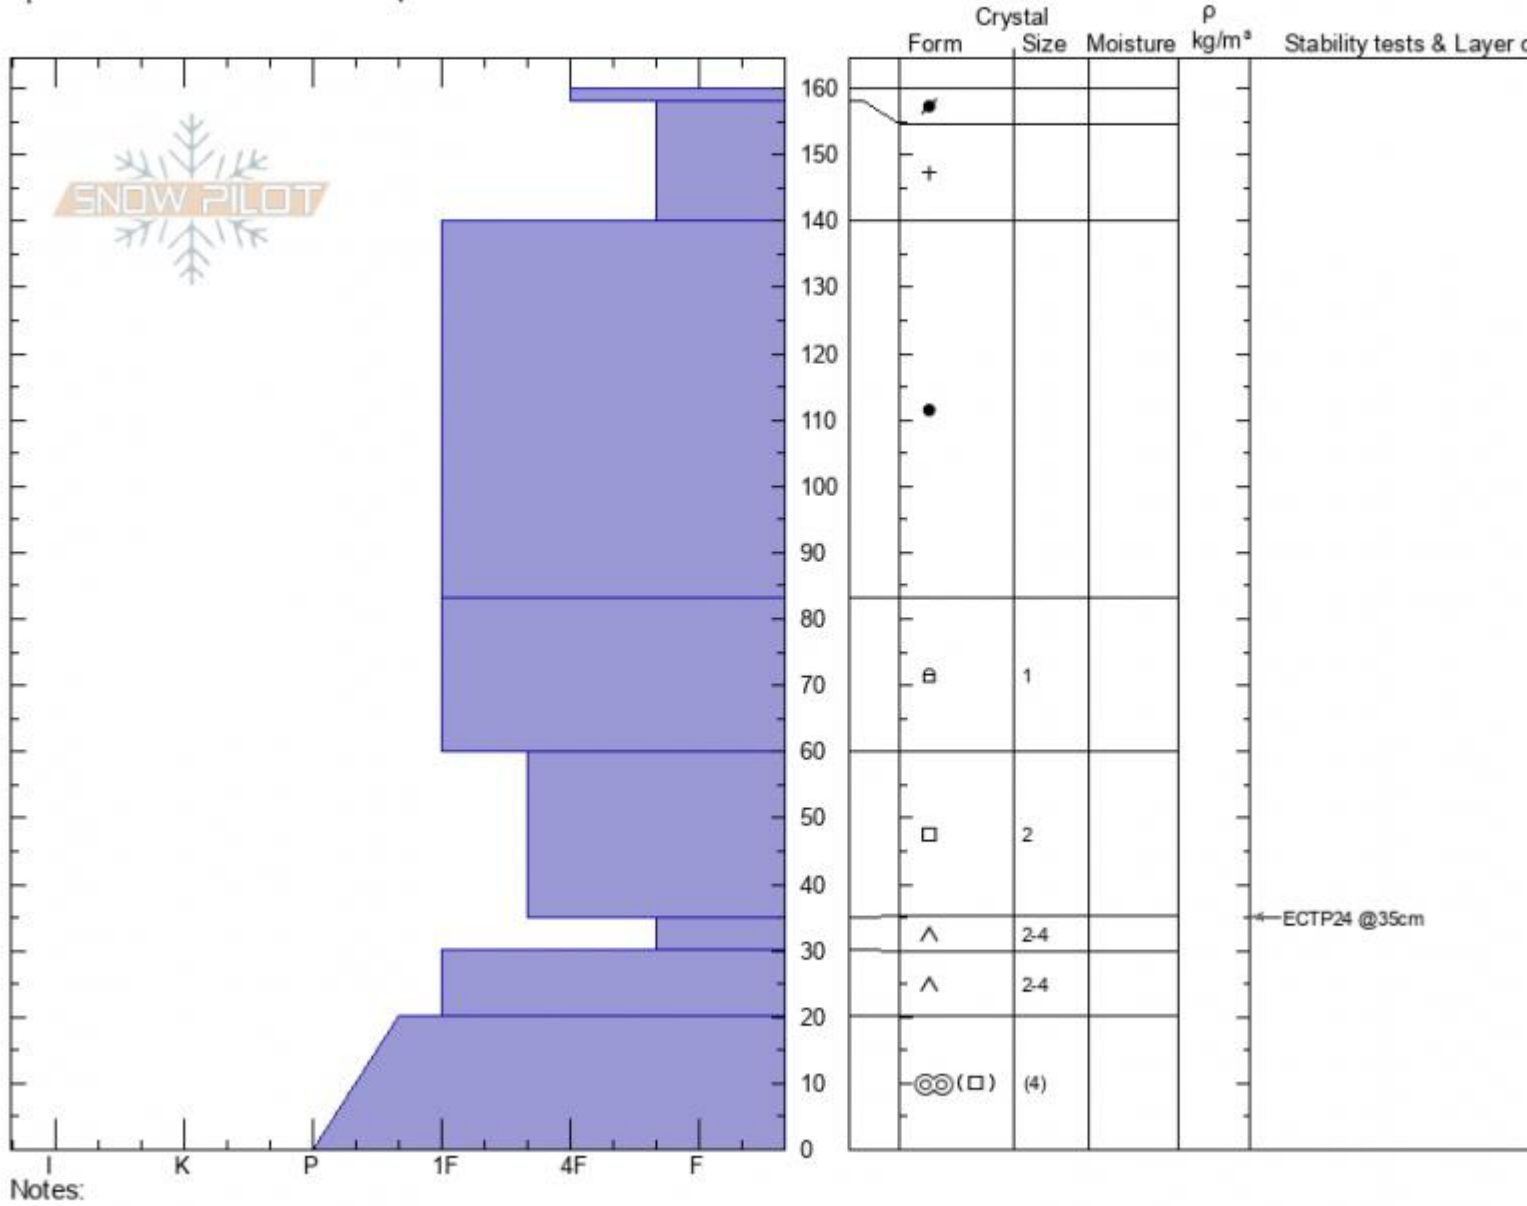

Watkins Creek
Lionhead Range
MT
 Elevation: **8812 ft**
 Aspect: **30°**
 Specifics: **Snowmobile tracks on slope**

Ian Hoyer
01/11/2022 - 1:15pm
 Co-ord: **44.73407N, -111.34765W**
 Slope Angle: **38°**
 Wind Loading: **no**

Stability: **Good**
 Air Temperature:
 Sky Cover: **OVC**
 Precipitation: **NO**
 Wind: **Calm**

HS: **160** Layer Notes:
 PF: **50** 35-30cm: **Problematic layer**

Advisory Region
 Lionhead Range
 Longitude
 -111.32W
 Latitude
 44.71N
 Lionhead Range, 2022-01-11