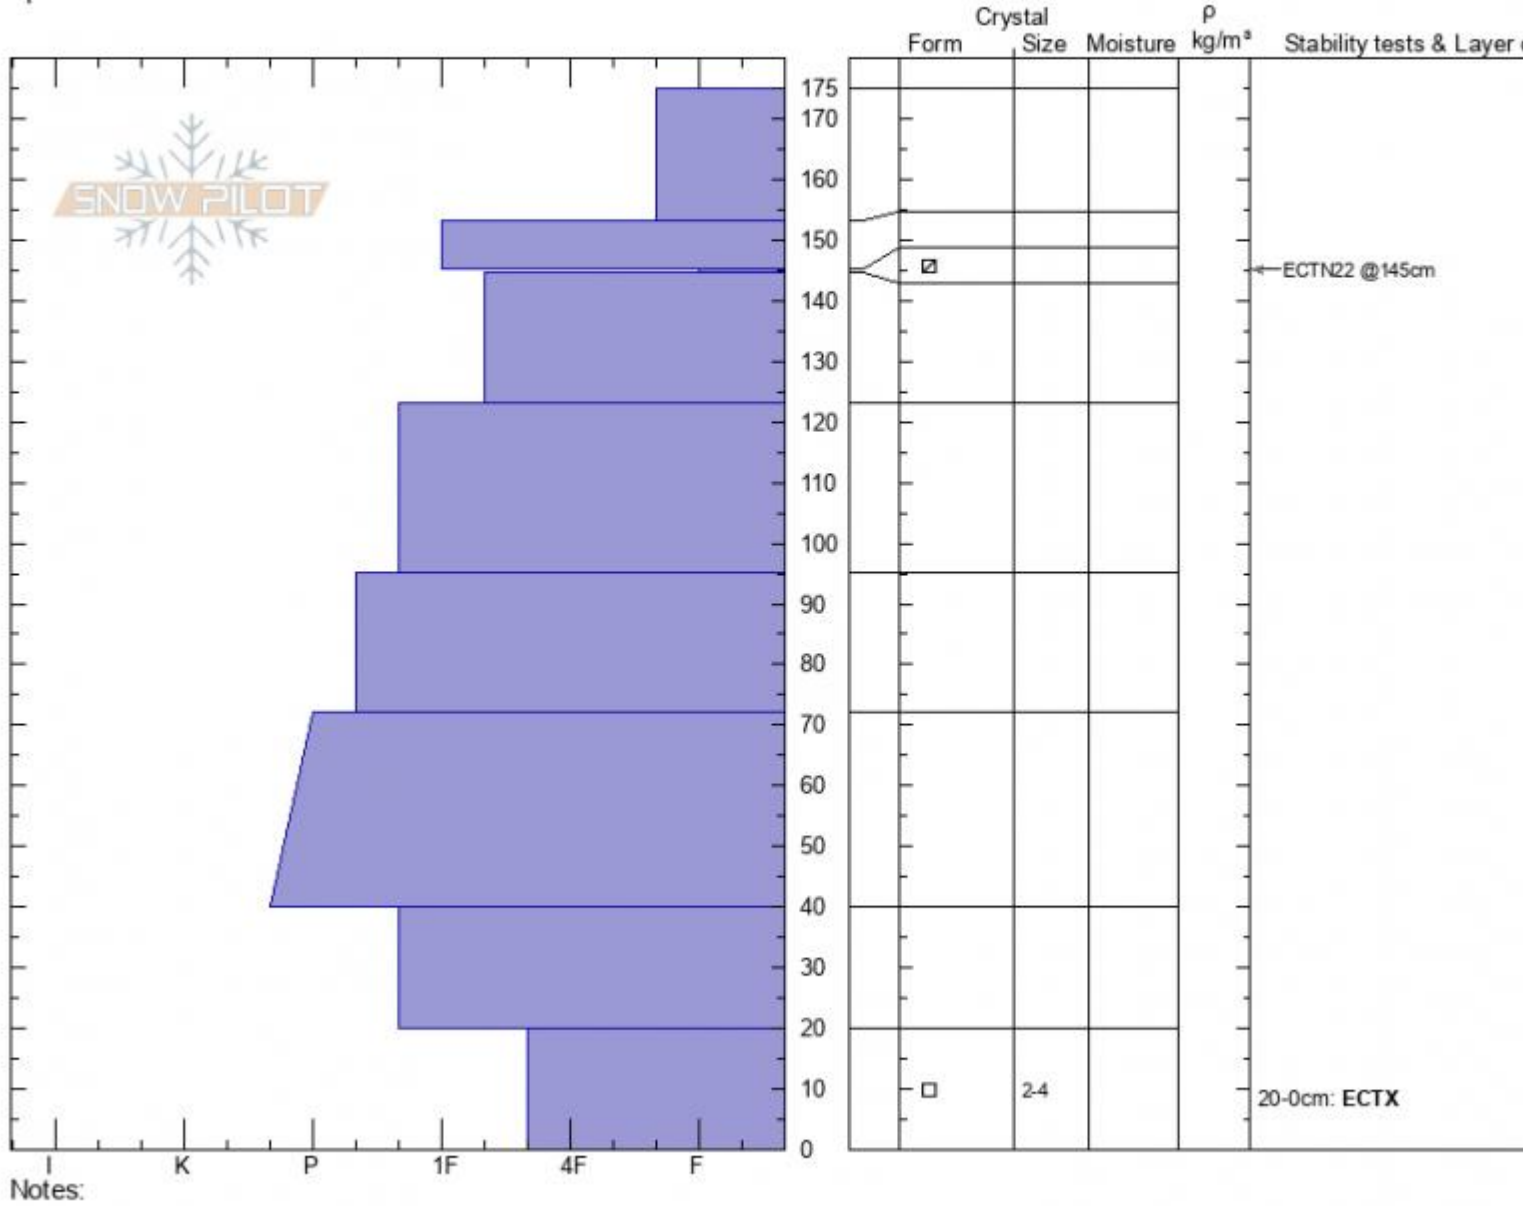

Marge's
 Lionhead Range
 MT
 Elevation: 9000 ft
 Aspect: 45°
 Specifics:

Ian Hoyer
 01/11/2022 - 2:30pm
 Co-ord: 44.71662N, -111.31890W
 Slope Angle: 30°
 Wind Loading: previous

Stability: Good
 Air Temperature:
 Sky Cover: OVC
 Precipitation: NO
 Wind: E Light Breeze

HS:175
 PF: 30
 Layer Notes:
 145-144.5cm: Problematic layer
 20-0cm: ECTX

Advisory Region
 Lionhead Range
 Longitude
 -111.32W
 Latitude
 44.71N
 Lionhead Range, 2022-01-11