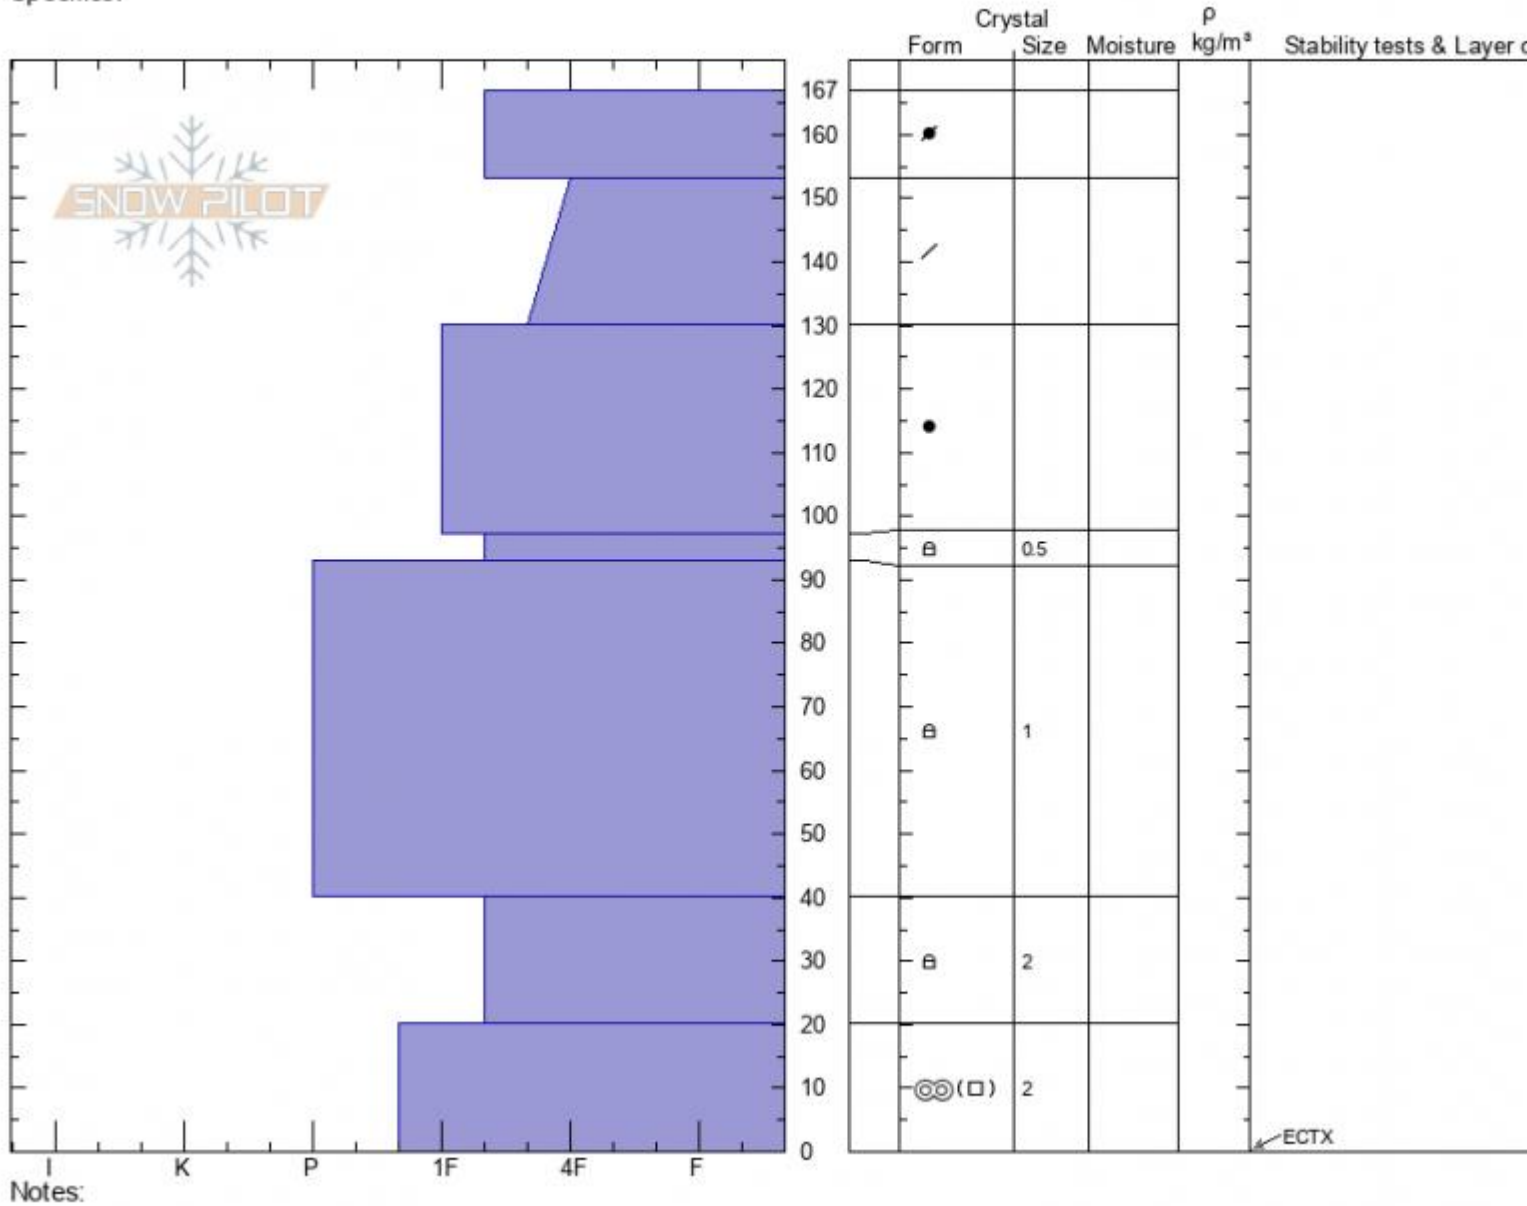

McAtee Basin
Madison Range-N
MT
 Elevation: **9200 ft**
 Aspect: **125°**
 Specifics:

Ian Hoyer
01/13/2022 - 12:00pm
 Co-ord: **45.18340N, -111.44251W**
 Slope Angle: **27°**
 Wind Loading: **no**

Stability: **Good**
 Air Temperature:
 Sky Cover: **OVC**
 Precipitation: **NO**
 Wind: **Calm**

HS:167 Layer Notes:
 40-20cm: **Problematic layer**

Advisory Region
 Northern Madison
 Longitude
 -111.38W
 Latitude
 45.17N
 Northern Madison, 2022-01-15