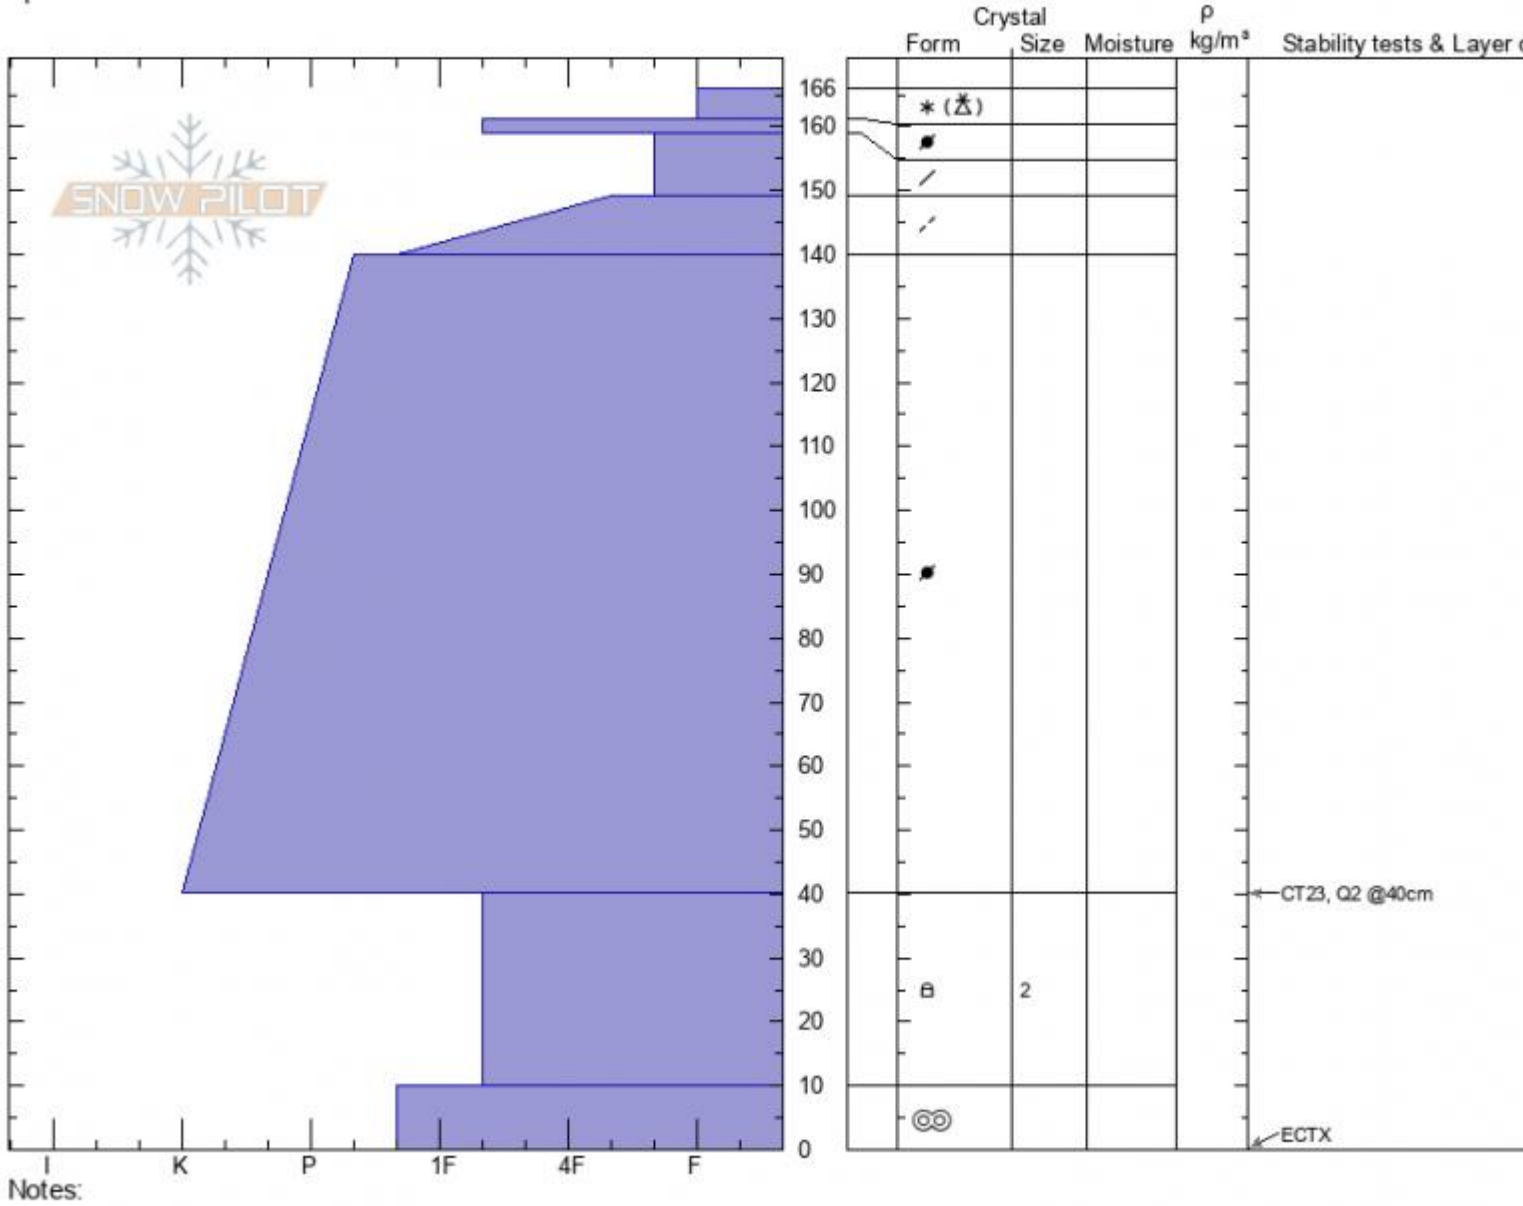

Skyline Ridge
Madison Range-S
MT
 Elevation: **9349 ft**
 Aspect: **95°**
 Specifics:

Alex Marienthal
01/14/2022 - 1:30am
 Co-ord: **44.88833N, -111.18321W**
 Slope Angle: **17°**
 Wind Loading:

Stability: **Good**
 Air Temperature: **-4°C**
 Sky Cover: **CLR**
 Precipitation: **NO**
 Wind: **Calm**

HS:**166** Layer Notes:
 PF:**30** 40-10cm:Problematic layer

Advisory Region
 Southern Madison
 Longitude
 -111.23W
 Latitude
 44.92N
 Southern Madison, 2022-01-15