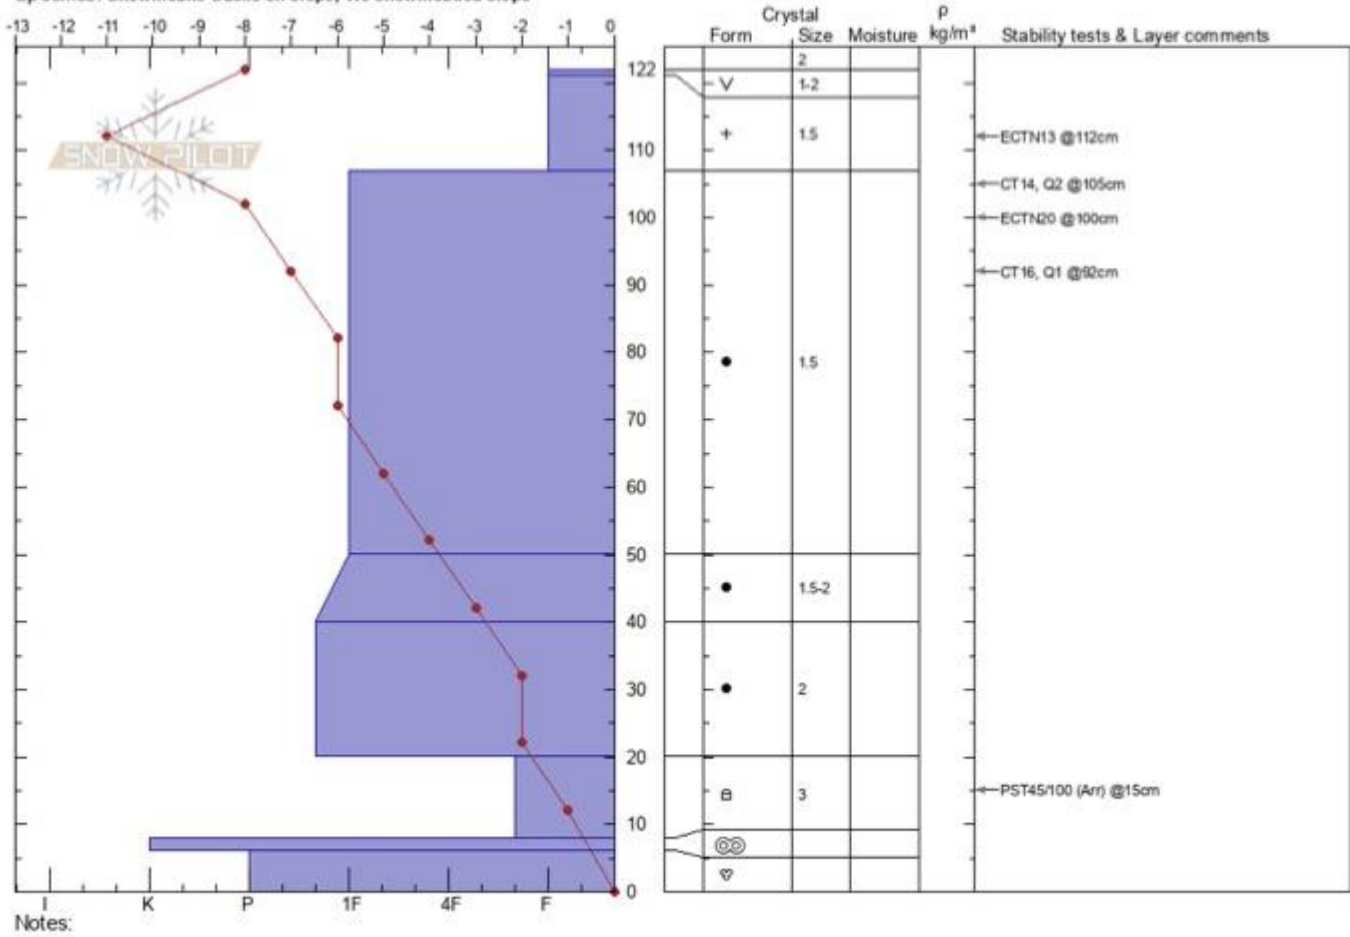

Watkins Creek  
Lionhead Range  
MT  
Elevation: 2619 m  
Aspect: 7°

Bret Rasmussen  
01/15/2022 - 2:00pm  
Co-ord: 44.74000N, -111.34400W  
Slope Angle: 15°  
Wind Loading: no

Stability: **Very Good**  
Air Temperature: -7°C  
Sky Cover: **OVC**  
Precipitation: **NO**  
Wind: **Calm**

HS: 122 Layer Notes:  
PF: 15 20-8cm: Problematic layer

Specifics: Snowmobile tracks on slope; We snowmobiled slope

Advisory Region  
Lionhead Range  
Longitude  
-111.33W  
Latitude  
44.75N  
Lionhead Range, 2022-01-16