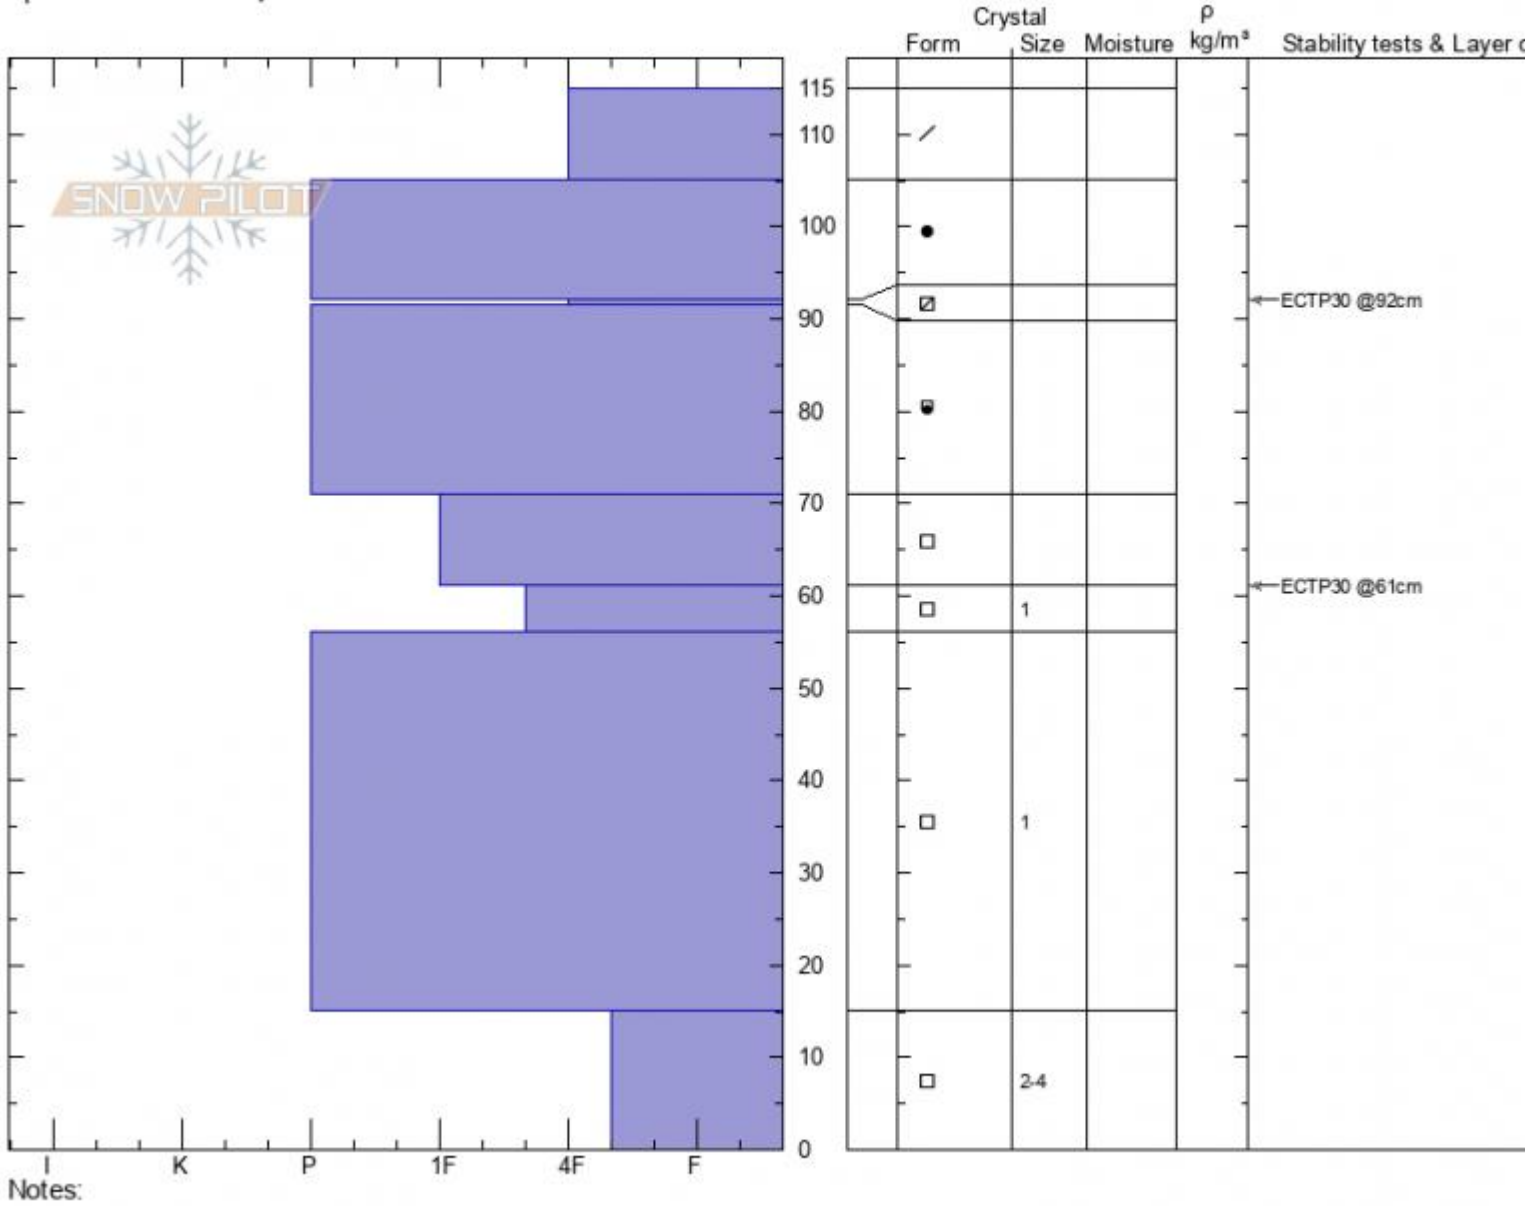

Flanders
Gallatin Range-N
MT
 Elevation: **9900 ft**
 Aspect: **120°**
 Specifics: **We skied slope**

Ian Hoyer
01/18/2022 - 2:00pm
 Co-ord: **45.43729N, -110.94429W**
 Slope Angle: **35°**
 Wind Loading: **previous**

Stability: **Good**
 Air Temperature:
 Sky Cover: **OVC**
 Precipitation: **S-1**
 Wind: **W Moderate**

HS:**115** Layer Notes:
 PF:**5** 61-56cm:**Problematic layer**
 PS:**0**

Advisory Region
 Northern Gallatin
 Longitude
 -110.93W
 Latitude
 45.44N
 Northern Gallatin, 2022-01-19