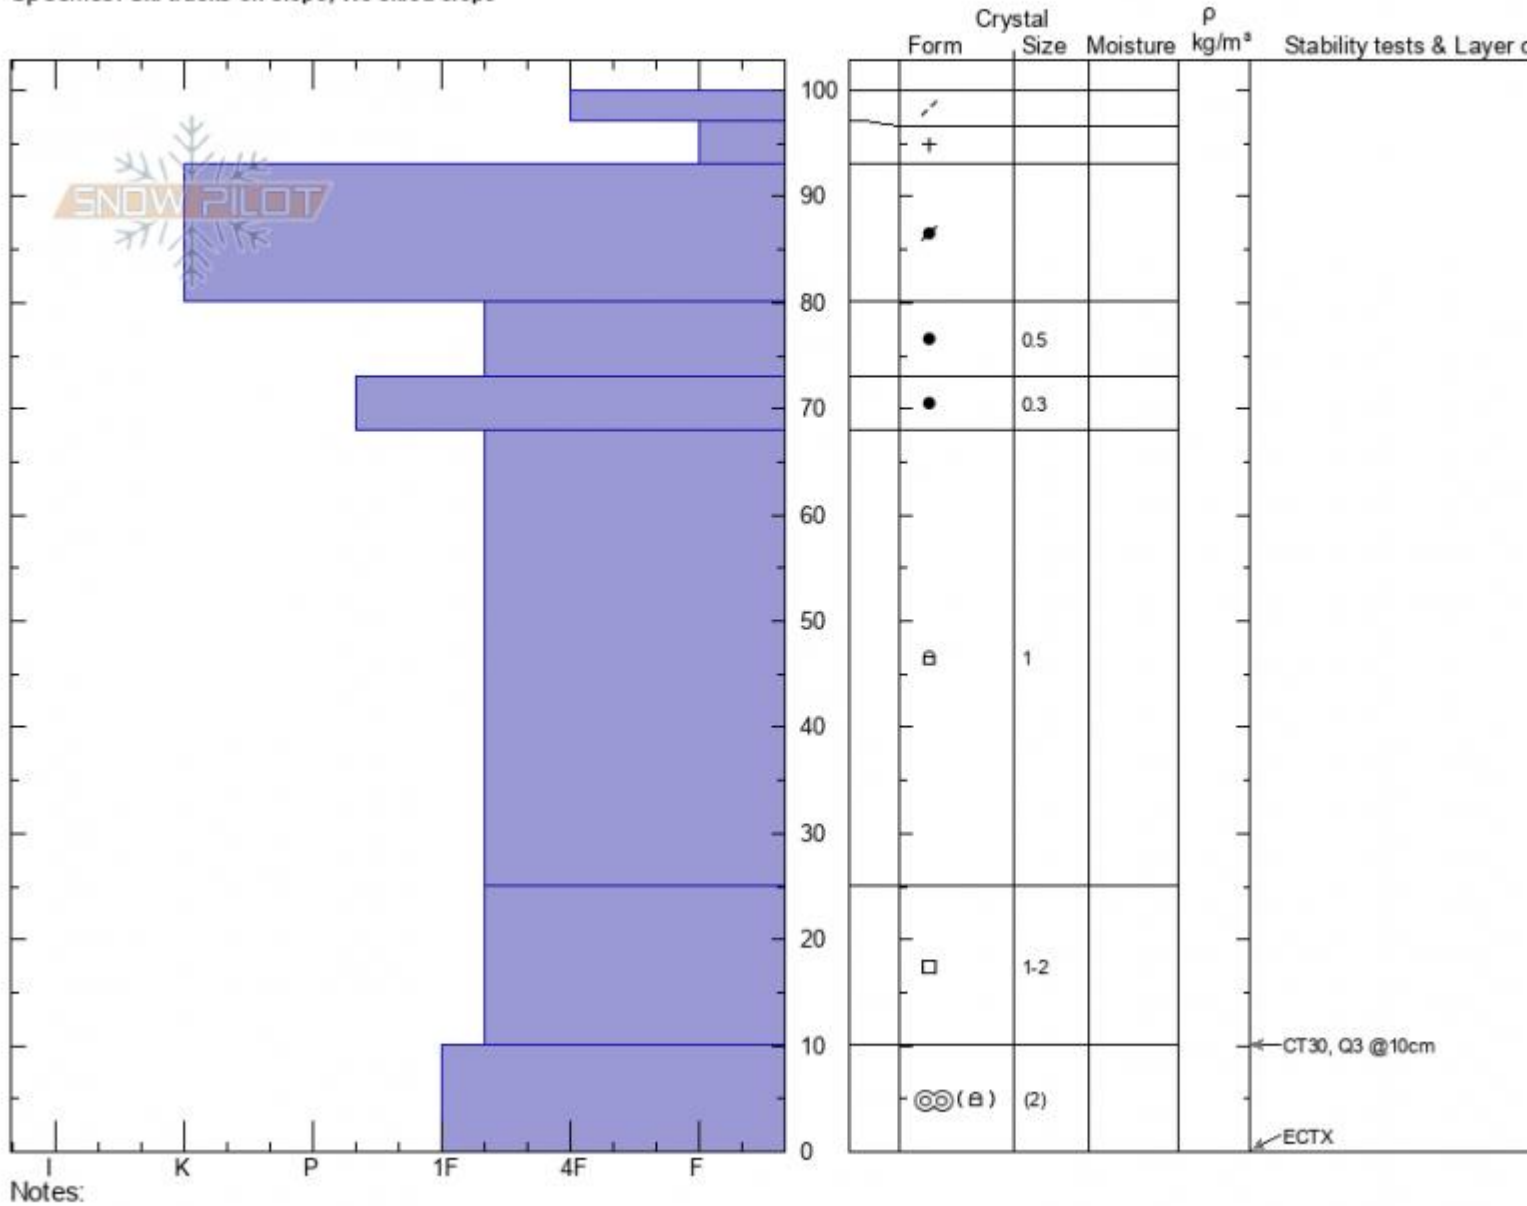

Football Field
 Bridger Range
 MT
 Elevation: 8500 ft
 Aspect: 95°
 Specifics: Ski tracks on slope; We skied slope

Ian Hoyer
 01/20/2022 - 11:00am
 Co-ord: 45.79792N, -110.93336W
 Slope Angle: 30°
 Wind Loading: yes

Stability: **Good**
 Air Temperature:
 Sky Cover: **OVC**
 Precipitation: **S-1**
 Wind: **SE Moderate**

HS:100
 PF: 5
 PS: 0
 Layer Notes: 25-10cm: Problematic layer

Advisory Region
 Bridger Range
 Longitude
 -110.94W
 Latitude
 45.79N
 Bridger Range, 2022-01-21