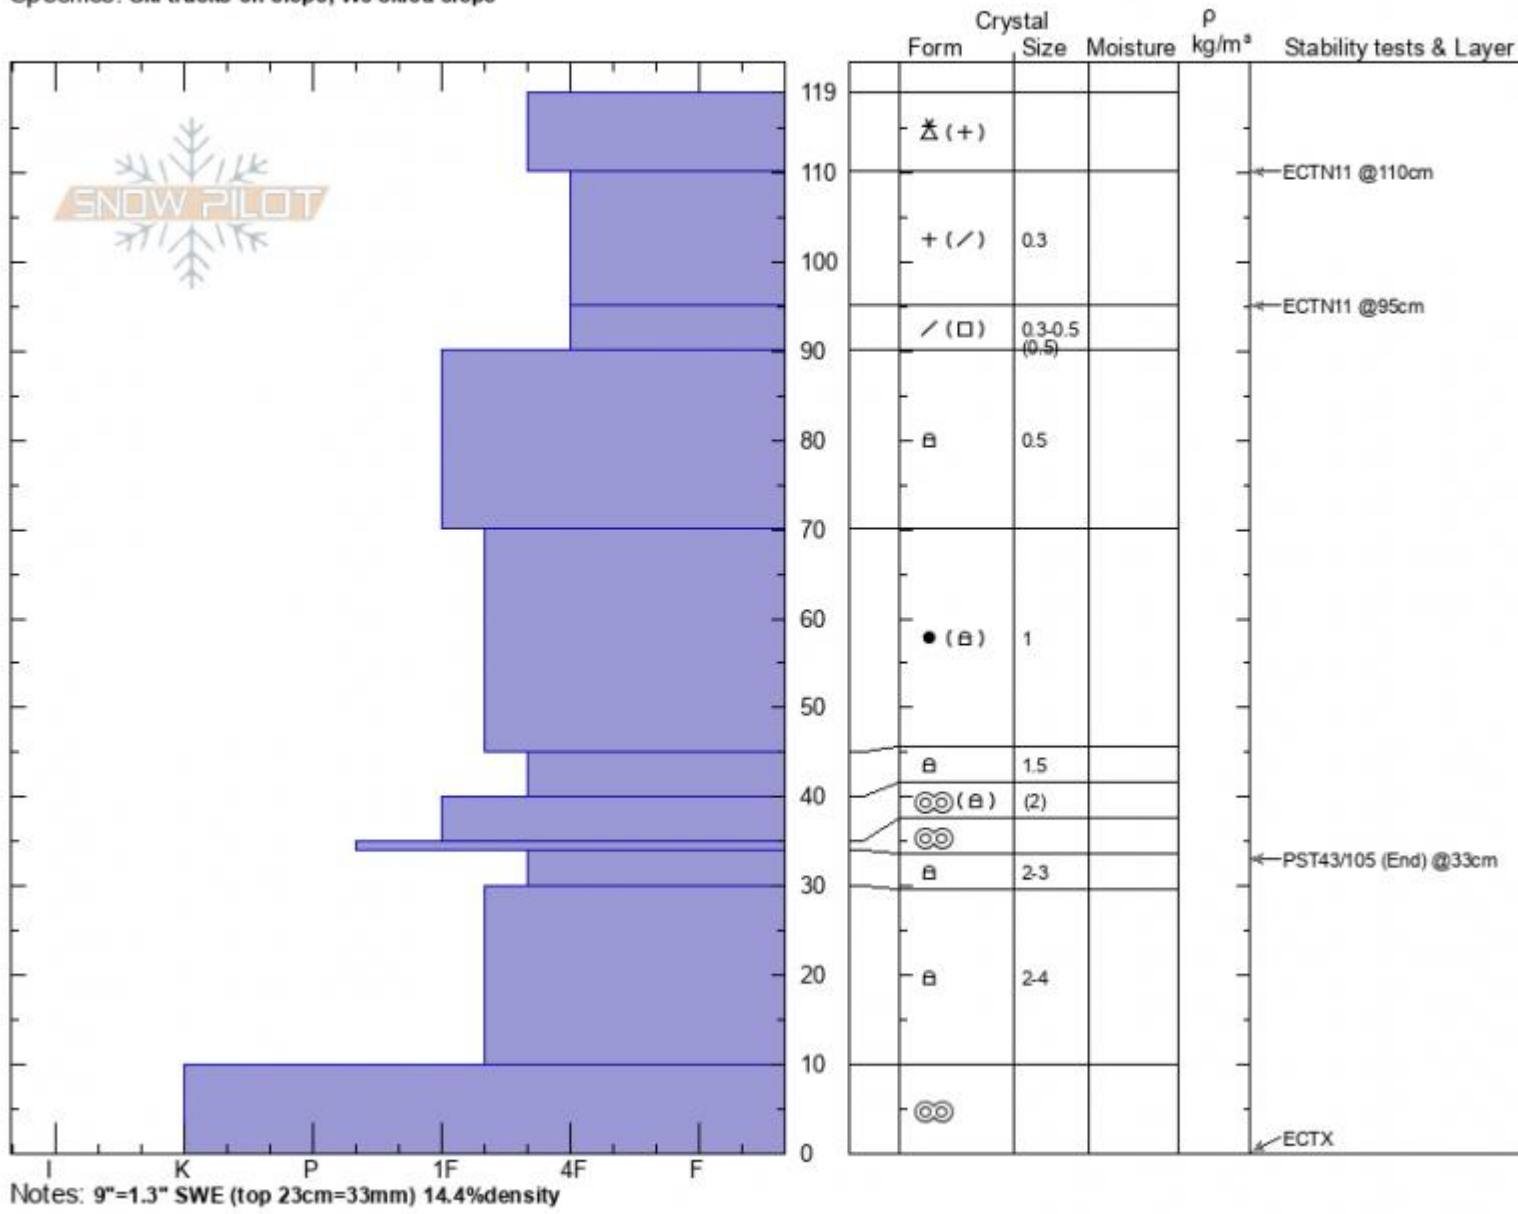

Texas Meadow  
 Bridger Range  
 MT  
 Elevation: 7668 ft  
 Aspect: 70°  
 Specifics: Ski tracks on slope; We skied slope

Alex Marienthal  
 01/21/2022 - 3:30pm  
 Co-ord: 45.84020N, -110.93271W  
 Slope Angle: 28°  
 Wind Loading: previous

Stability: Fair  
 Air Temperature: -6°C  
 Sky Cover: BKN  
 Precipitation: NO  
 Wind: SW Light Breeze

HS:119  
 PF:33  
 PS:20  
 Layer Notes: 119-110cm: Problematic layer

Advisory Region  
 Bridger Range  
 Longitude  
 -110.93W  
 Latitude  
 45.84N  
 Bridger Range, 2022-01-21