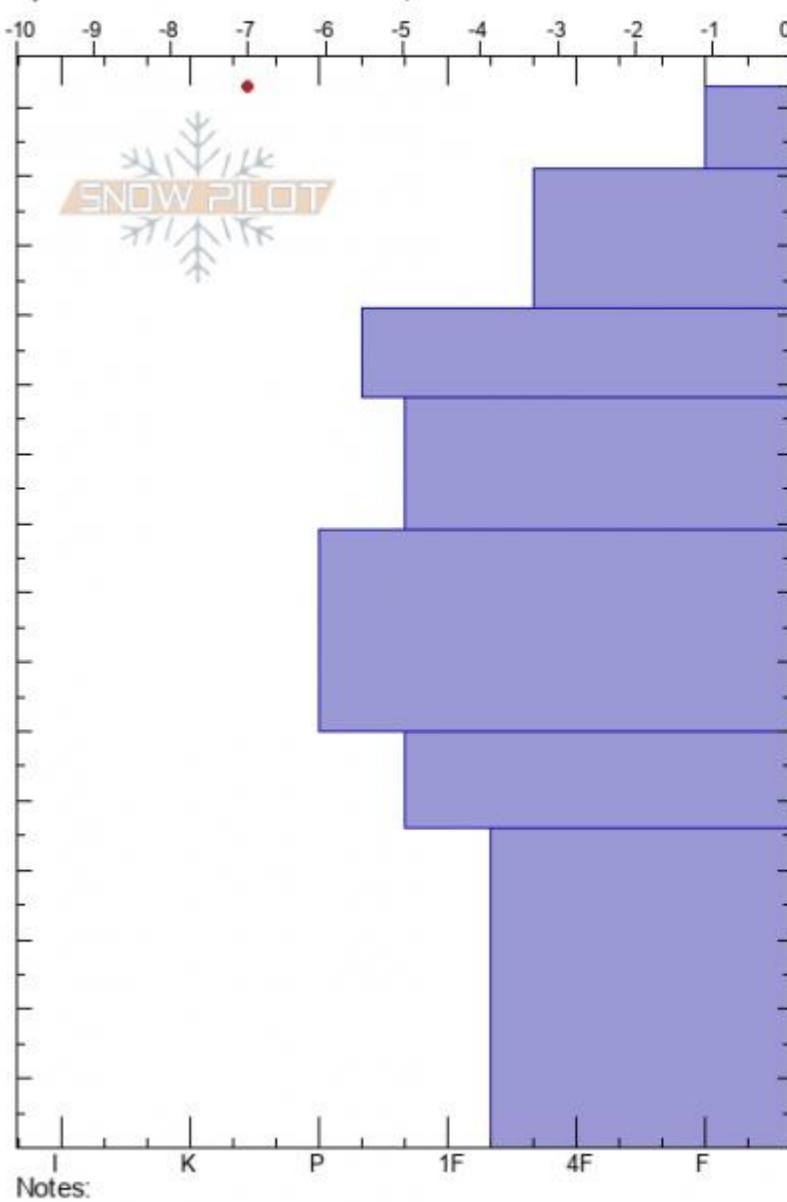

Mt. Abundance, S. end  
 Cooke City  
 MT  
 Elevation: 9191 ft  
 Aspect: 116°  
 Specifics: Snowmobile tracks on slope

Alex Marienthal  
 01/16/2022 - 2:40pm  
 Co-ord: 45.06612N, -110.01020W  
 Slope Angle: 27°  
 Wind Loading: previous

Stability: Good  
 Air Temperature: -5°C  
 Sky Cover: CLR  
 Precipitation: NO  
 Wind: S Calm

HS:153 Layer Notes:  
 PF: 35 60-46cm: Problematic layer

Form	Crystal Size	Moisture	$\rho$ kg/m <sup>3</sup>	Stability tests & Layer c
V	5			
/	0.3			
/	0.3			
•	0.1			
•	0.5			
•	0.5			
B	1			
B	2			