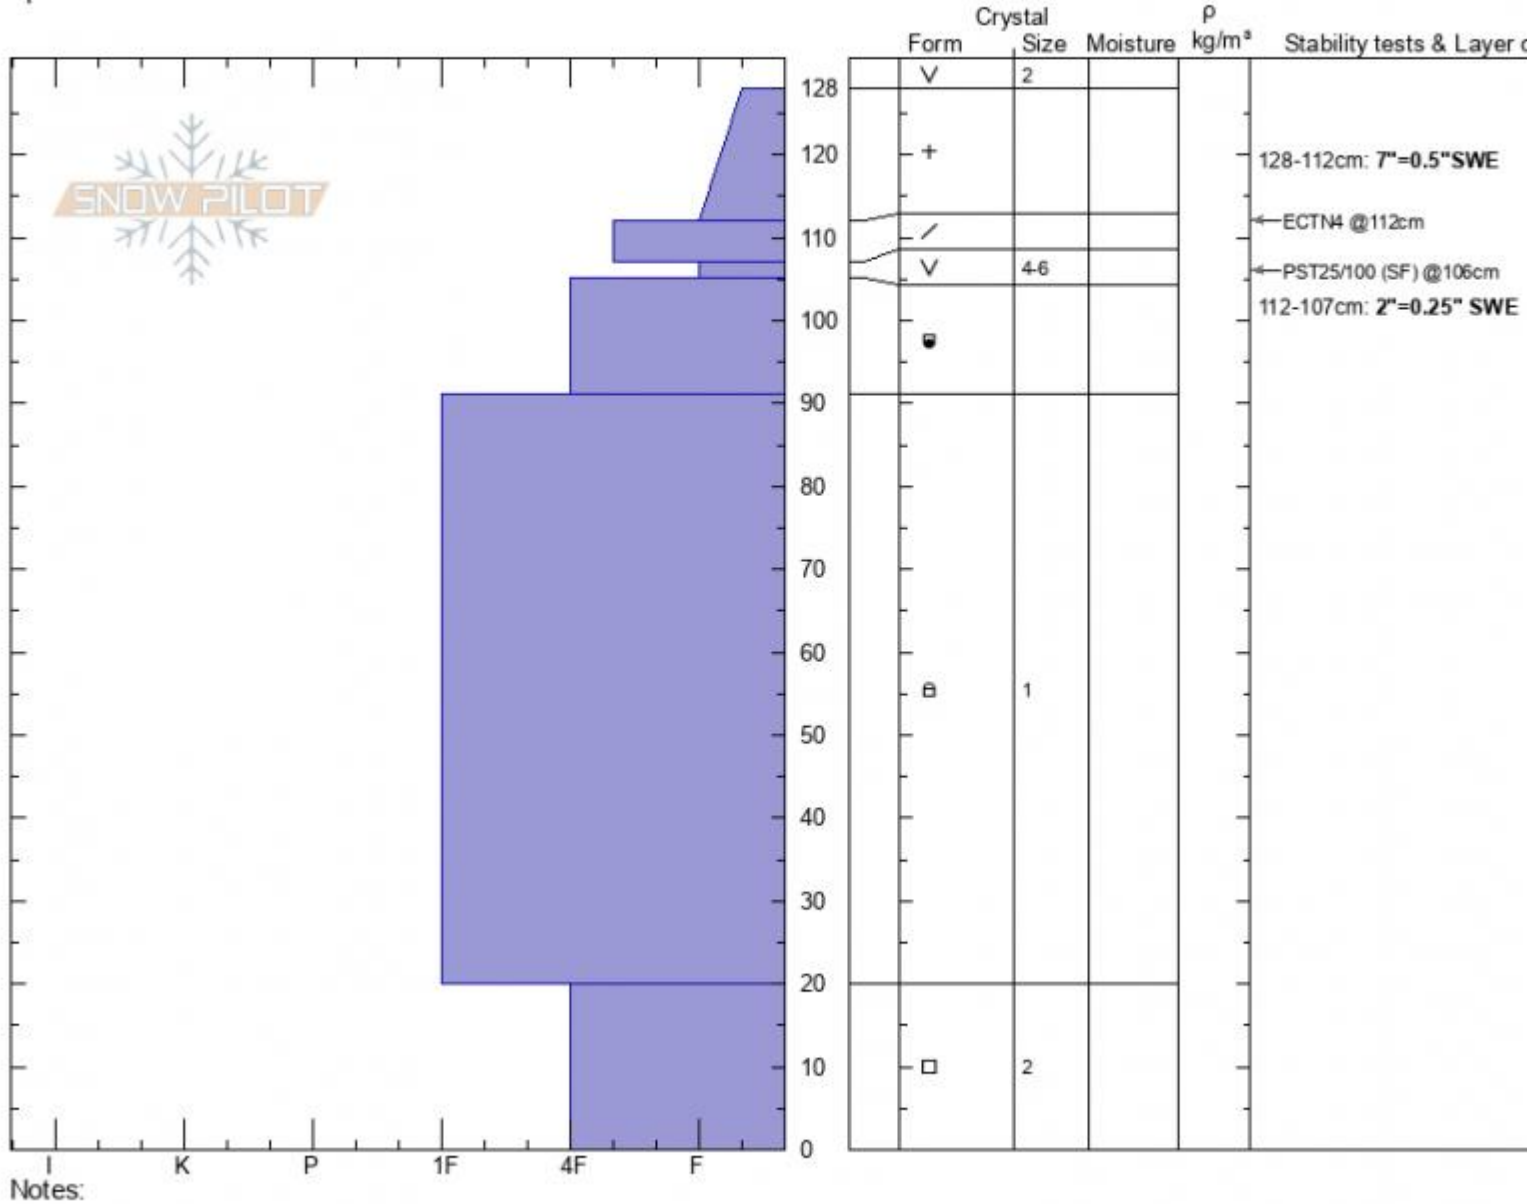

WildernessBndry, TFork  
 Madison Range-S  
 MT  
 Elevation: 8780 ft  
 Aspect: 250°  
 Specifics:

Alex Marienthal  
 01/22/2022 - 10:21am  
 Co-ord: 44.97670N, -111.35962W  
 Slope Angle: 25°  
 Wind Loading:

Stability: **Good**  
 Air Temperature: **-4.5°C**  
 Sky Cover: **BKN**  
 Precipitation: **NO**  
 Wind: **N Calm**

HS:128  
 PF:40  
 Layer Notes:  
 128-112cm: 7"=0.5"SWE  
 112-107cm: 2"=0.25" SWE  
 107-105cm: Problematic layer

Advisory Region  
 Southern Madison  
 Longitude  
 -111.27W  
 Latitude  
 45.06N  
 Southern Madison, 2022-01-22