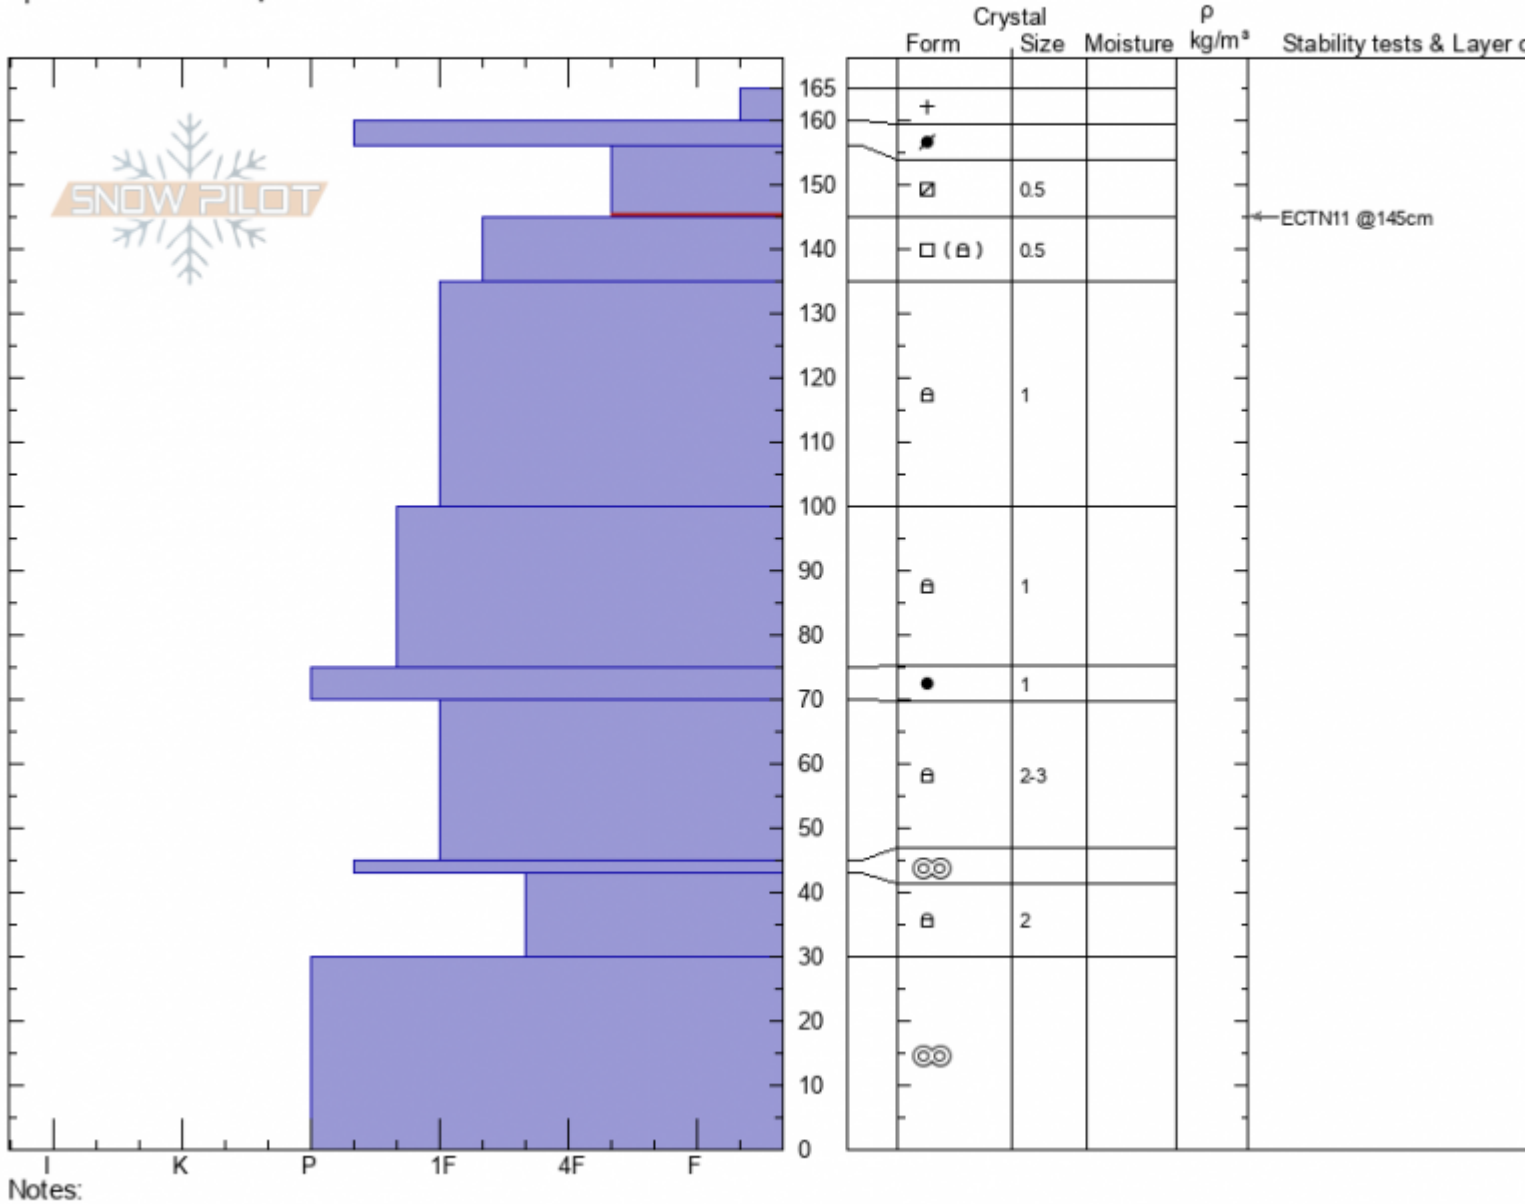

**Argentina Bowl**  
**Bridger Range**  
**MT**  
 Elevation: **8580 ft**  
 Aspect: **40°**  
 Specifics: **We skied slope**

**Doug Chabot-Admin**  
**01/27/2022 - 11:10am**  
 Co-ord: **45.78620N, -110.93584W**  
 Slope Angle: **40°**  
 Wind Loading:

Stability: **Good**  
 Air Temperature: **-4°C**  
 Sky Cover: **CLR**  
 Precipitation: **NO**  
 Wind: **Calm**

HS:**165** Layer Notes:  
 156-145cm: **Problematic layer**

Advisory Region  
 Bridger Range  
 Longitude  
 -110.94W  
 Latitude  
 45.79N