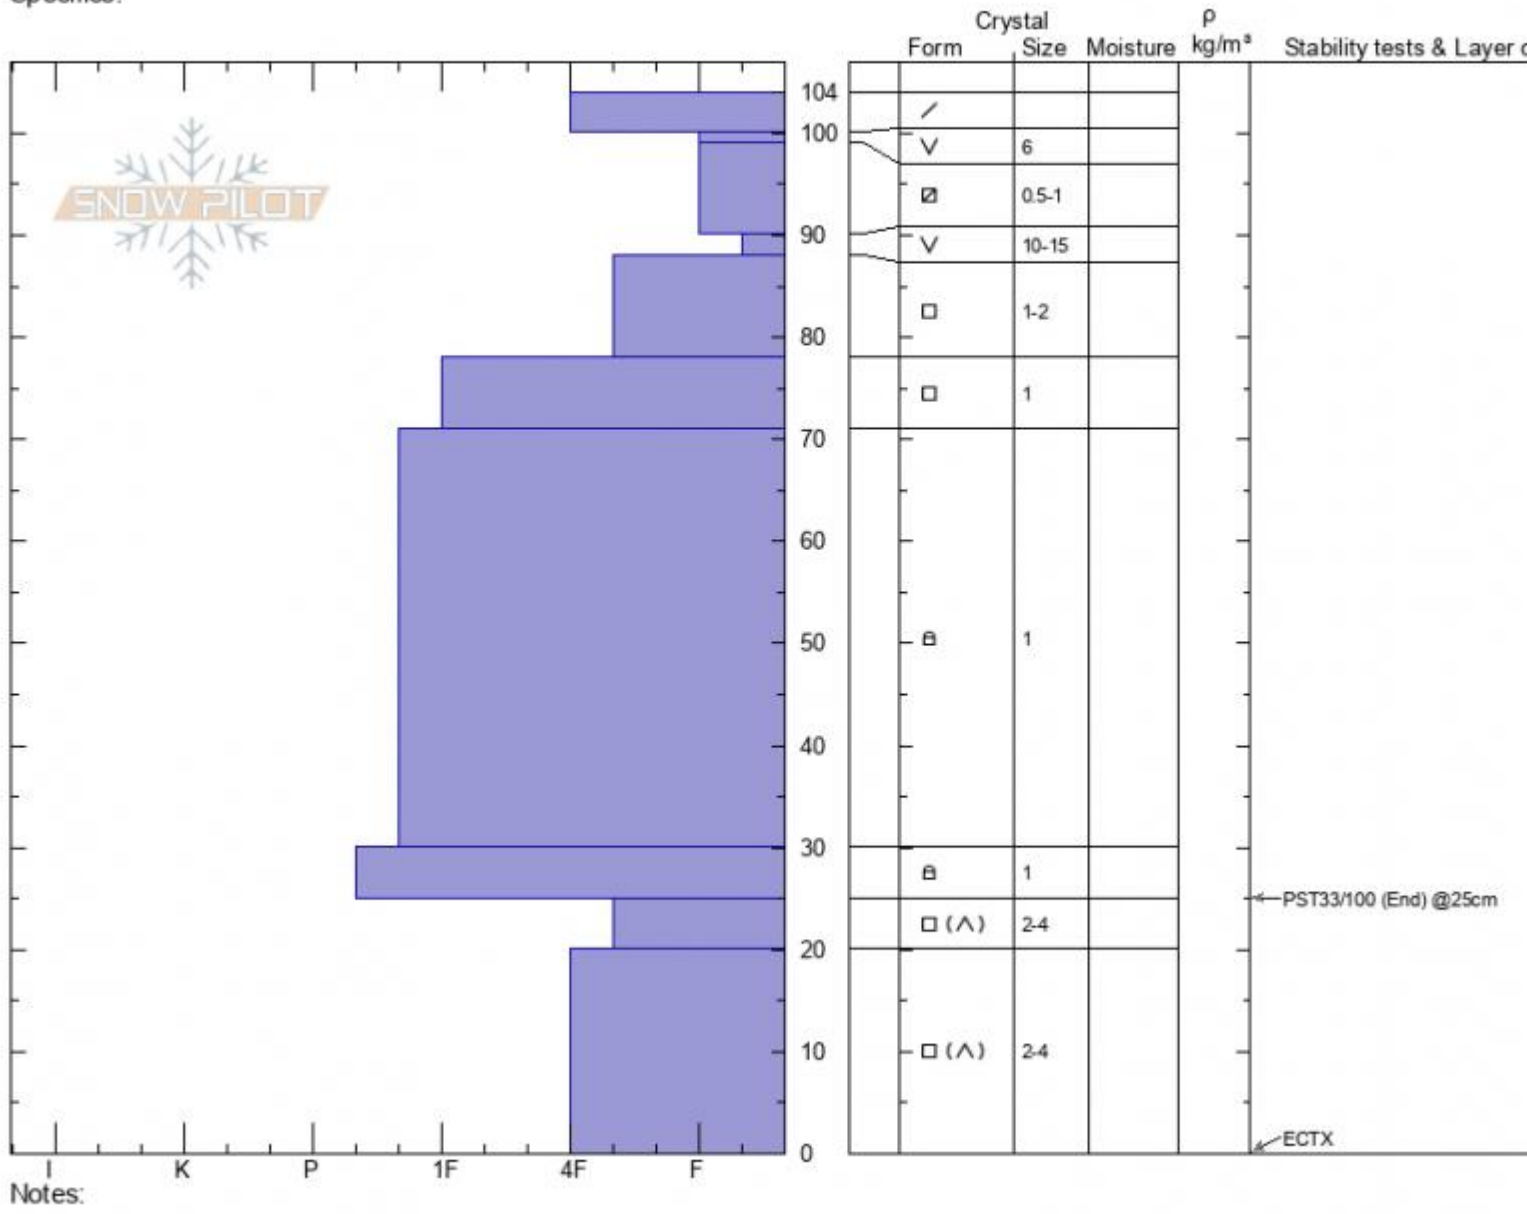

**Ski Hill**  
**Lionhead Range**  
**MT**  
 Elevation: **8156 ft**  
 Aspect: **90°**  
 Specifics:

**Hannah Marshall**  
**01/29/2022 - 10:40am**  
 Co-ord: **44.70367N, -111.29853W**  
 Slope Angle: **30°**  
 Wind Loading:

Stability: **HS:104**  
 Air Temperature:  
 Sky Cover: **FEW**  
 Precipitation: **NO**  
 Wind: **Calm**

Layer Notes:

Advisory Region  
 Lionhead Range  
 Longitude  
 -111.29W  
 Latitude  
 44.70N  
 Lionhead Range, 2022-01-29