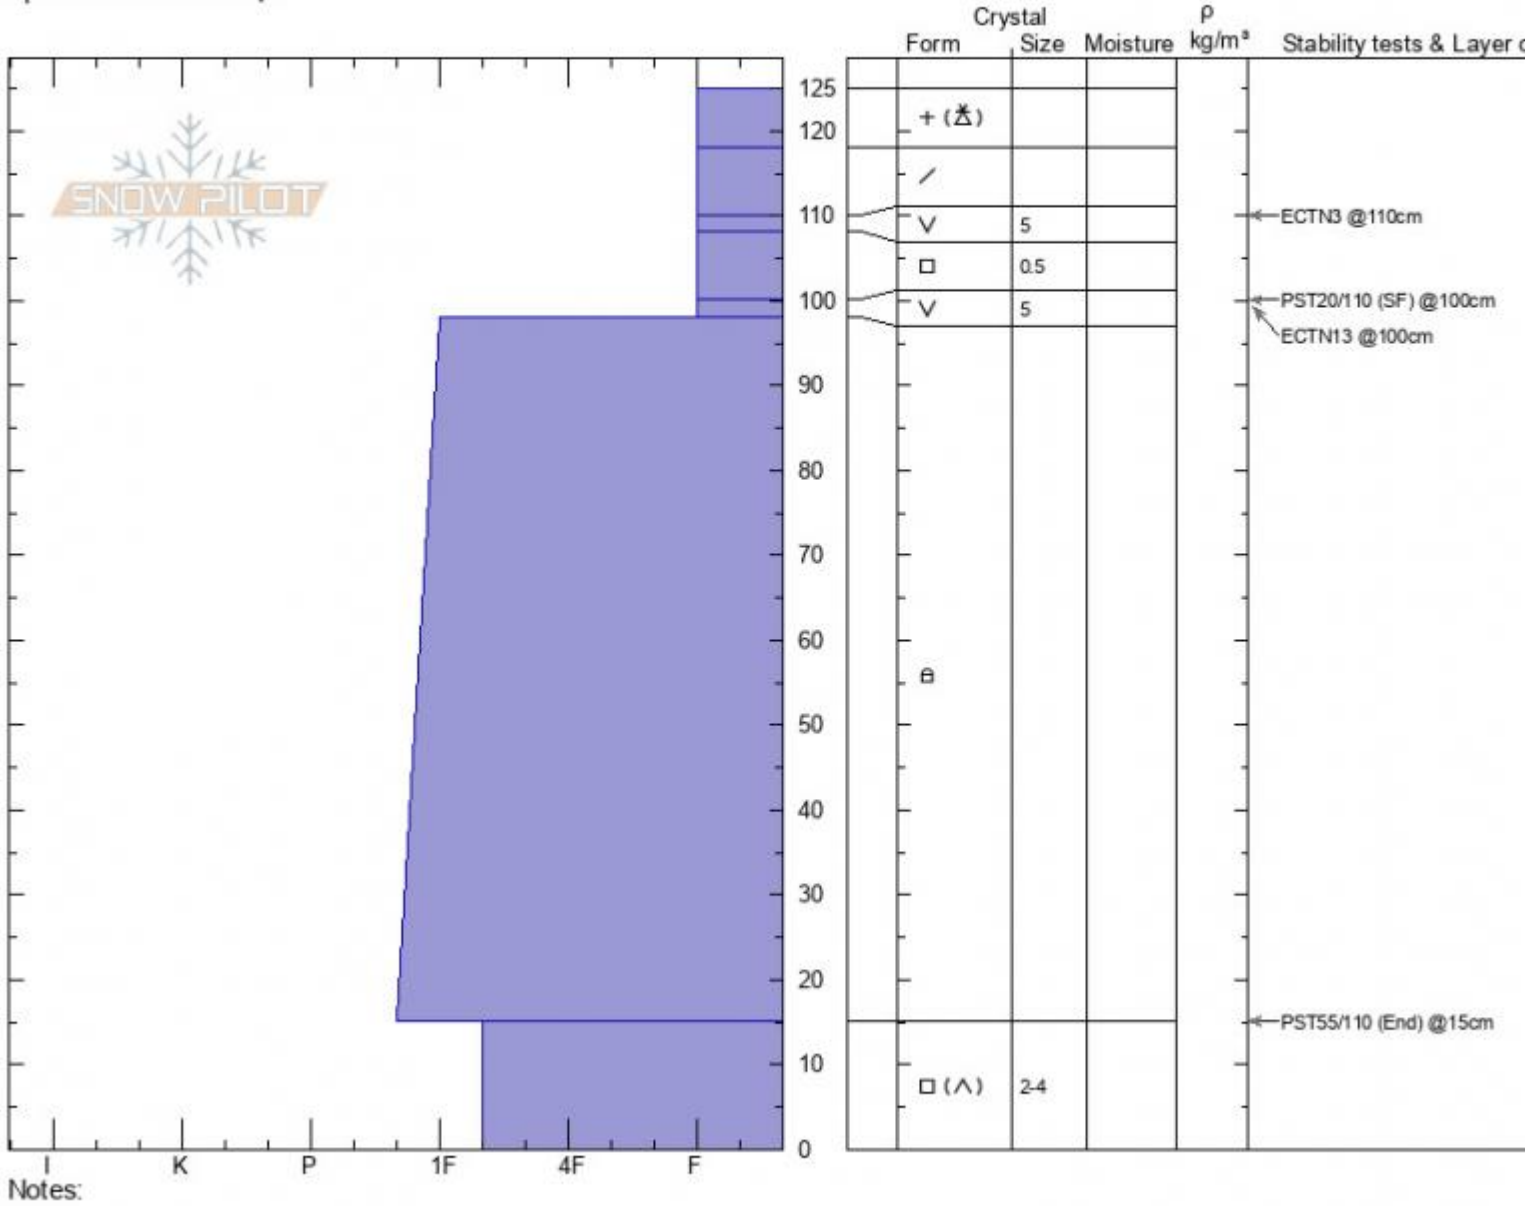

Bacon Rind Ridge
Madison Range-S
MT
 Elevation: **8684 ft**
 Aspect: **95°**
 Specifics: **We skied slope**

Spencer Jonas
02/05/2022 - 12:30pm
 Co-ord: **44.94894N, -111.09317W**
 Slope Angle: **17°**
 Wind Loading:

Stability:
 Air Temperature:
 Sky Cover: **OVC**
 Precipitation: **S-1**
 Wind: **Light Breeze**

HS:125 Layer Notes:

Advisory Region
 Southern Madison
 Longitude
 -111.10W
 Latitude
 44.96N
 Southern Madison, 2022-02-05