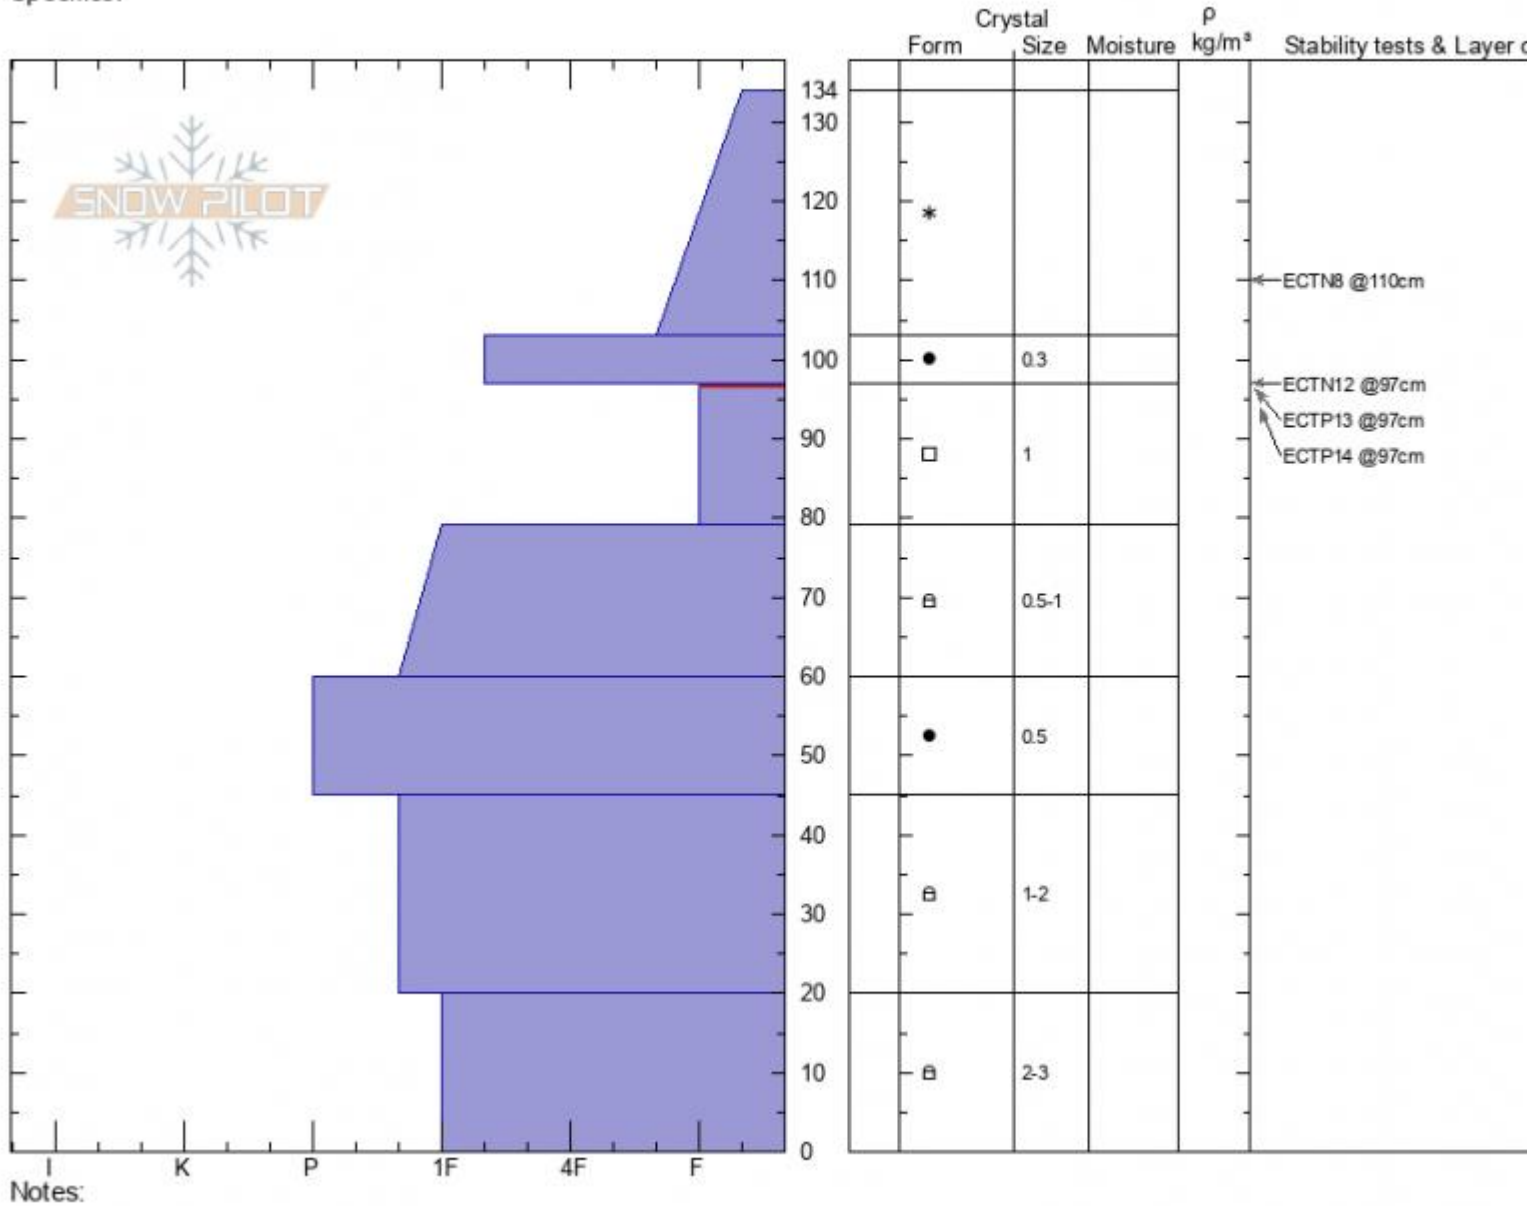

N of Scotch Bonnet
Cooke City
MT
 Elevation: **9637 ft**
 Aspect: **250°**
 Specifics:

Alex Marienthal
02/06/2022 - 4:00pm
 Co-ord: **45.08103N, -109.95110W**
 Slope Angle: **12°**
 Wind Loading: **no**

Stability: **Poor**
 Air Temperature:
 Sky Cover: **SCT**
 Precipitation: **NO**
 Wind: **Calm**

HS:134 Layer Notes:
 97-79cm: **Problematic layer**

Advisory Region
 Cooke City
 Longitude
 -109.95W
 Latitude
 45.09N
 Cooke City, 2022-02-06