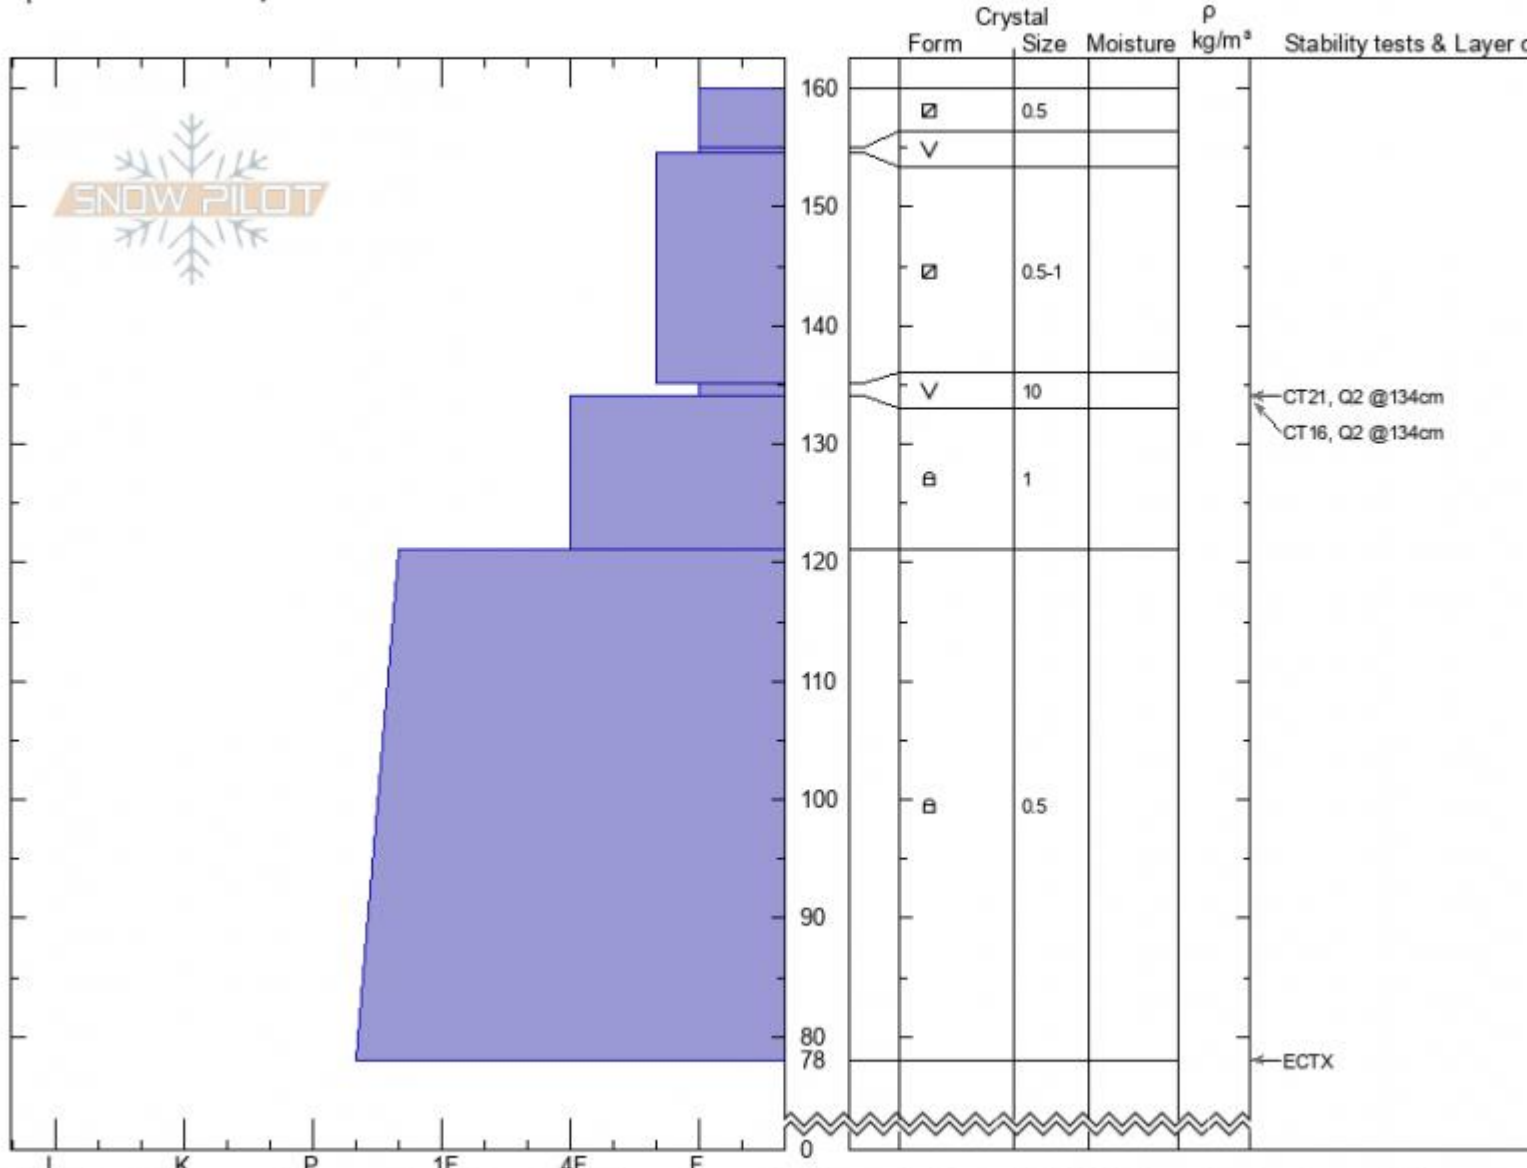

Wilderness Boundary
Madison Range-S
MT
 Elevation: **8760 ft**
 Aspect: **240°**
 Specifics: **We skied slope**

Hannah Marshall
02/13/2022 - 10:34am
 Co-ord: **44.97662N, -111.35979W**
 Slope Angle: **25°**
 Wind Loading:

Stability:
 Air Temperature:
 Sky Cover: **CLR**
 Precipitation: **NO**
 Wind: **Calm**

HS:**160** Layer Notes:
 PF:**40**

Notes: Dug to the ground in a second pass through the pit- mostly pencil hard, rounding facets. ECTN11 in the surface hoar layer at 134cm.

Advisory Region
 Southern Madison
 Longitude
 -111.36W
 Latitude
 44.98N
 Southern Madison, 2022-02-13