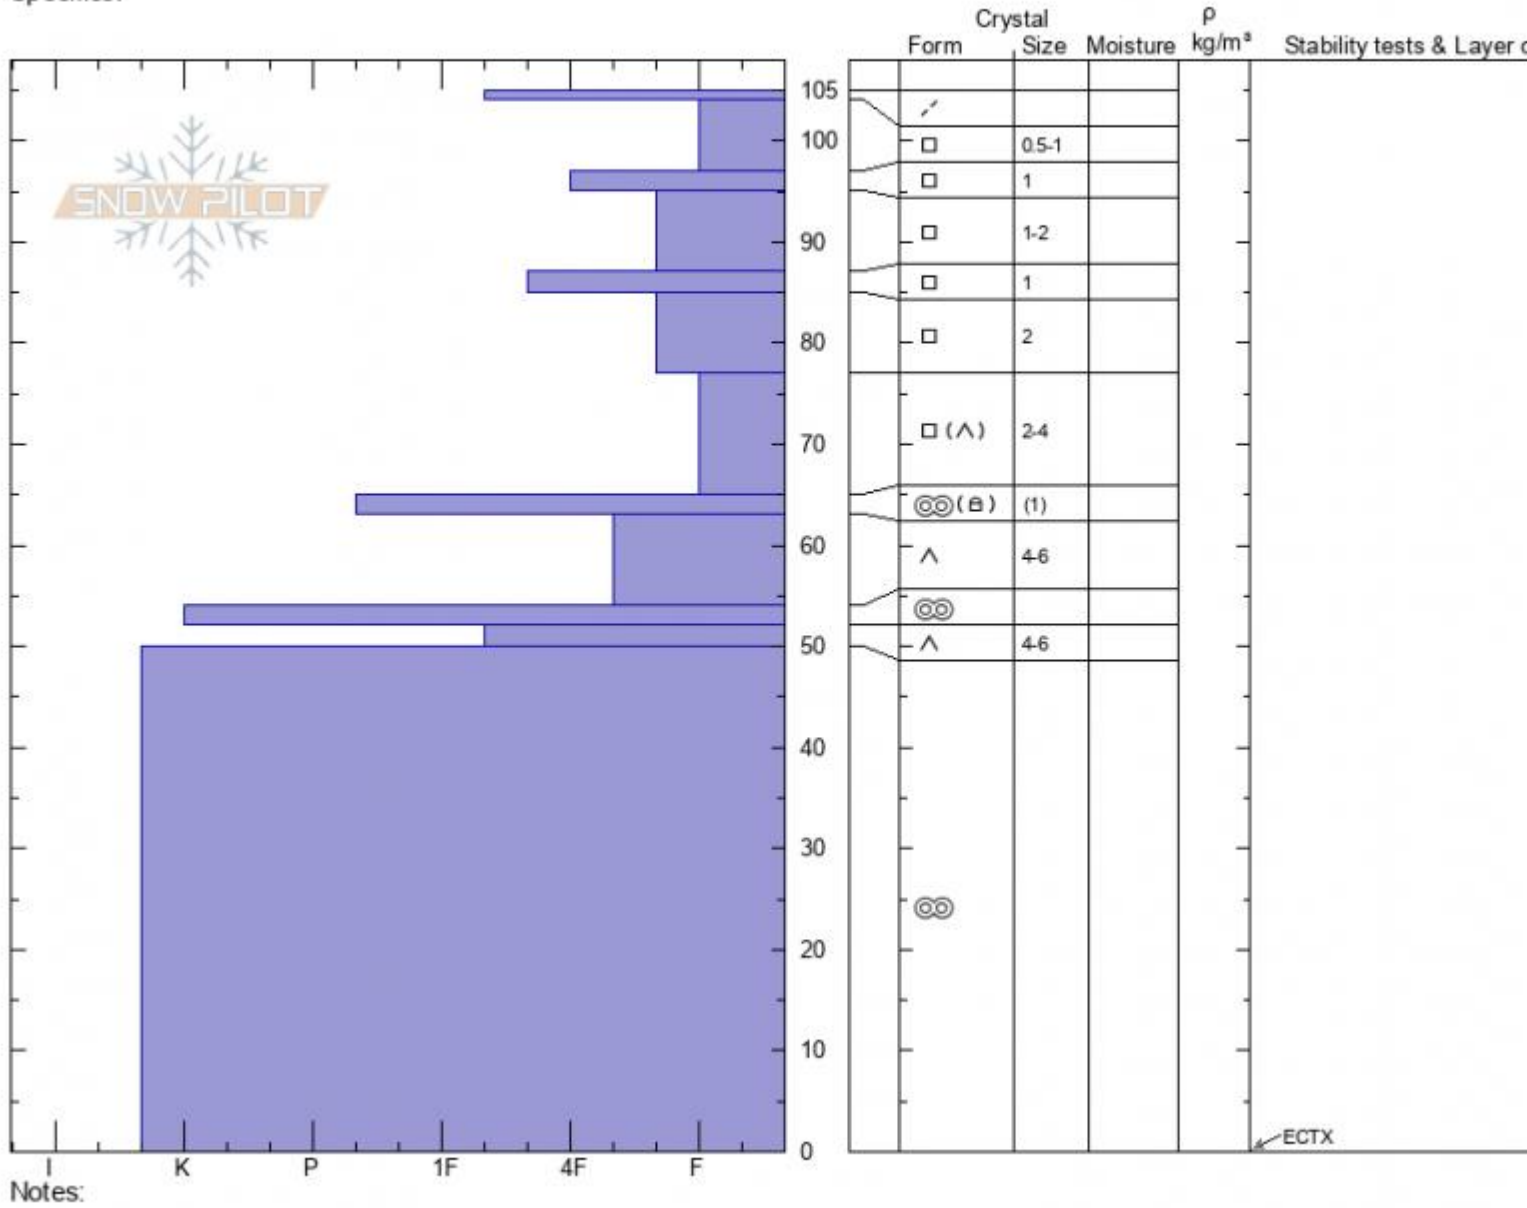

Jones Creek
Bridger Range
MT
 Elevation: **8392 ft**
 Aspect: **325°**
 Specifics:

Hannah Marshall
02/14/2022 - 10:19am
 Co-ord: **45.82401N, -110.93305W**
 Slope Angle: **36°**
 Wind Loading:

Stability:
 Air Temperature:
 Sky Cover:
 Precipitation:
 Wind:

HS:105 Layer Notes:

Advisory Region
 Bridger Range
 Longitude
 -110.93W
 Latitude
 45.83N
 Bridger Range, 2022-02-14