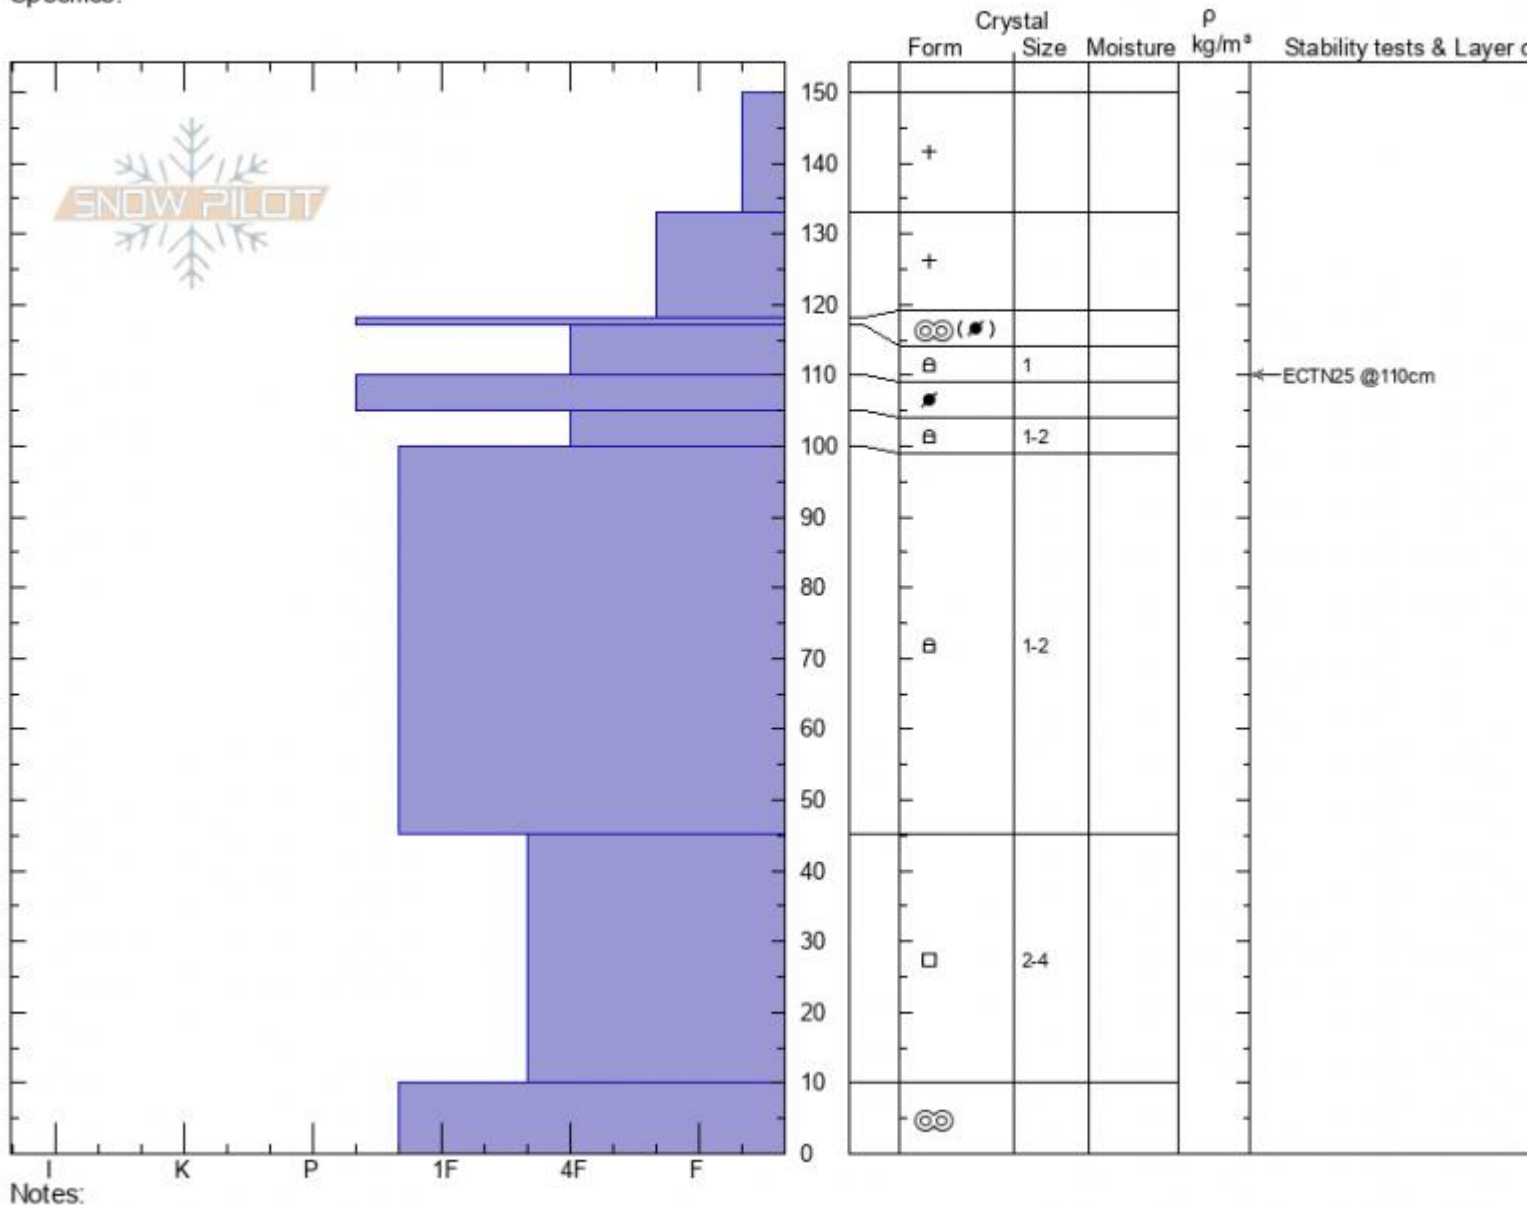

Bradley Meadow North
 Bridger Range
 MT
 Elevation: 7894 ft
 Aspect: 50°
 Specifics:

Alex Marienthal
 02/17/2022 - 10:15am
 Co-ord: 45.83326N, -110.92927W
 Slope Angle: 33°
 Wind Loading: **previous**

Stability:
 Air Temperature: -7.5°C
 Sky Cover: **BKN**
 Precipitation: **NO**
 Wind: **W Moderate**

HS:150 Layer Notes:
 150-133cm: **Problematic layer**

Advisory Region
 Bridger Range
 Longitude
 -110.93W
 Latitude
 45.83N
 Bridger Range, 2022-02-17