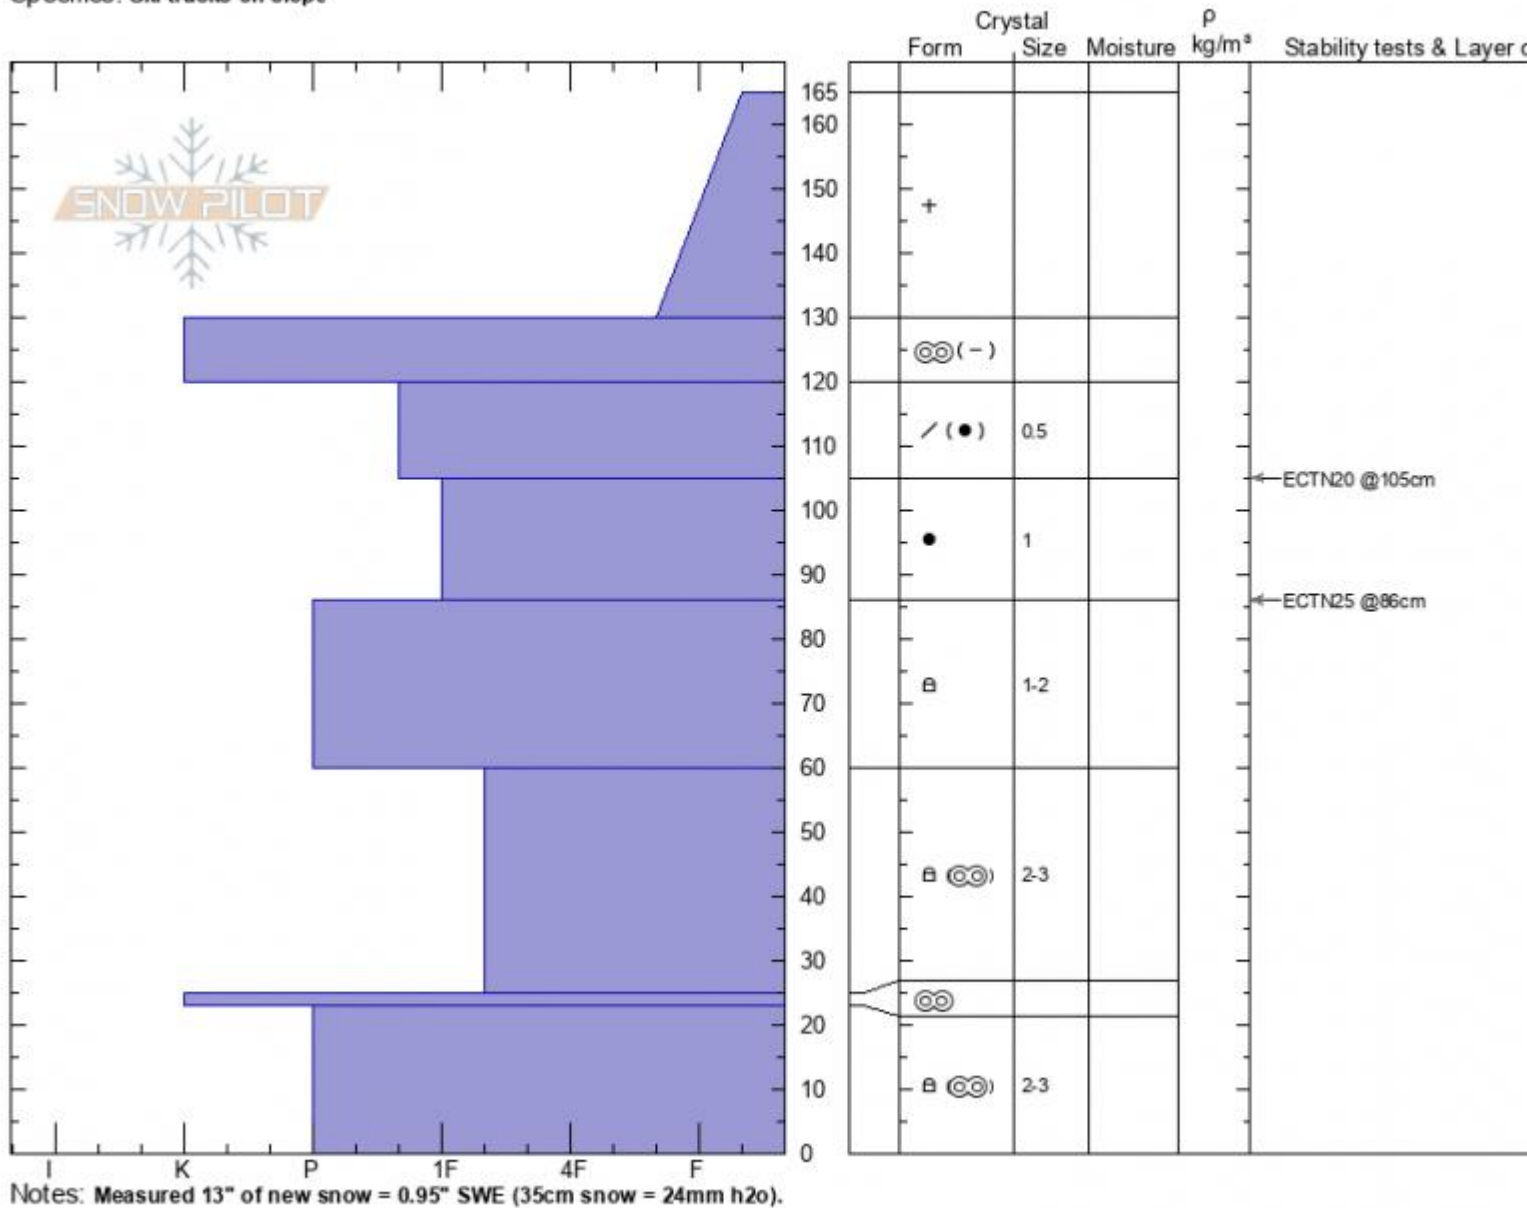

Divide Shoulder
Gallatin Range-N
MT
 Elevation: **9587 ft**
 Aspect: **165°**
 Specifics: **Ski tracks on slope**

Alex Marienthal
02/18/2022 - 12:30pm
 Co-ord: **45.40238N, -110.97026W**
 Slope Angle: **28°**
 Wind Loading: **no**

Stability: **Good**
 Air Temperature:
 Sky Cover: **OVC**
 Precipitation: **S-1**
 Wind: **W Light Breeze**

HS:165 Layer Notes:
 165-130cm: **Problematic layer**

Advisory Region
 Northern Gallatin
 Longitude
 -110.98W
 Latitude
 45.40N
 Northern Gallatin, 2022-02-19