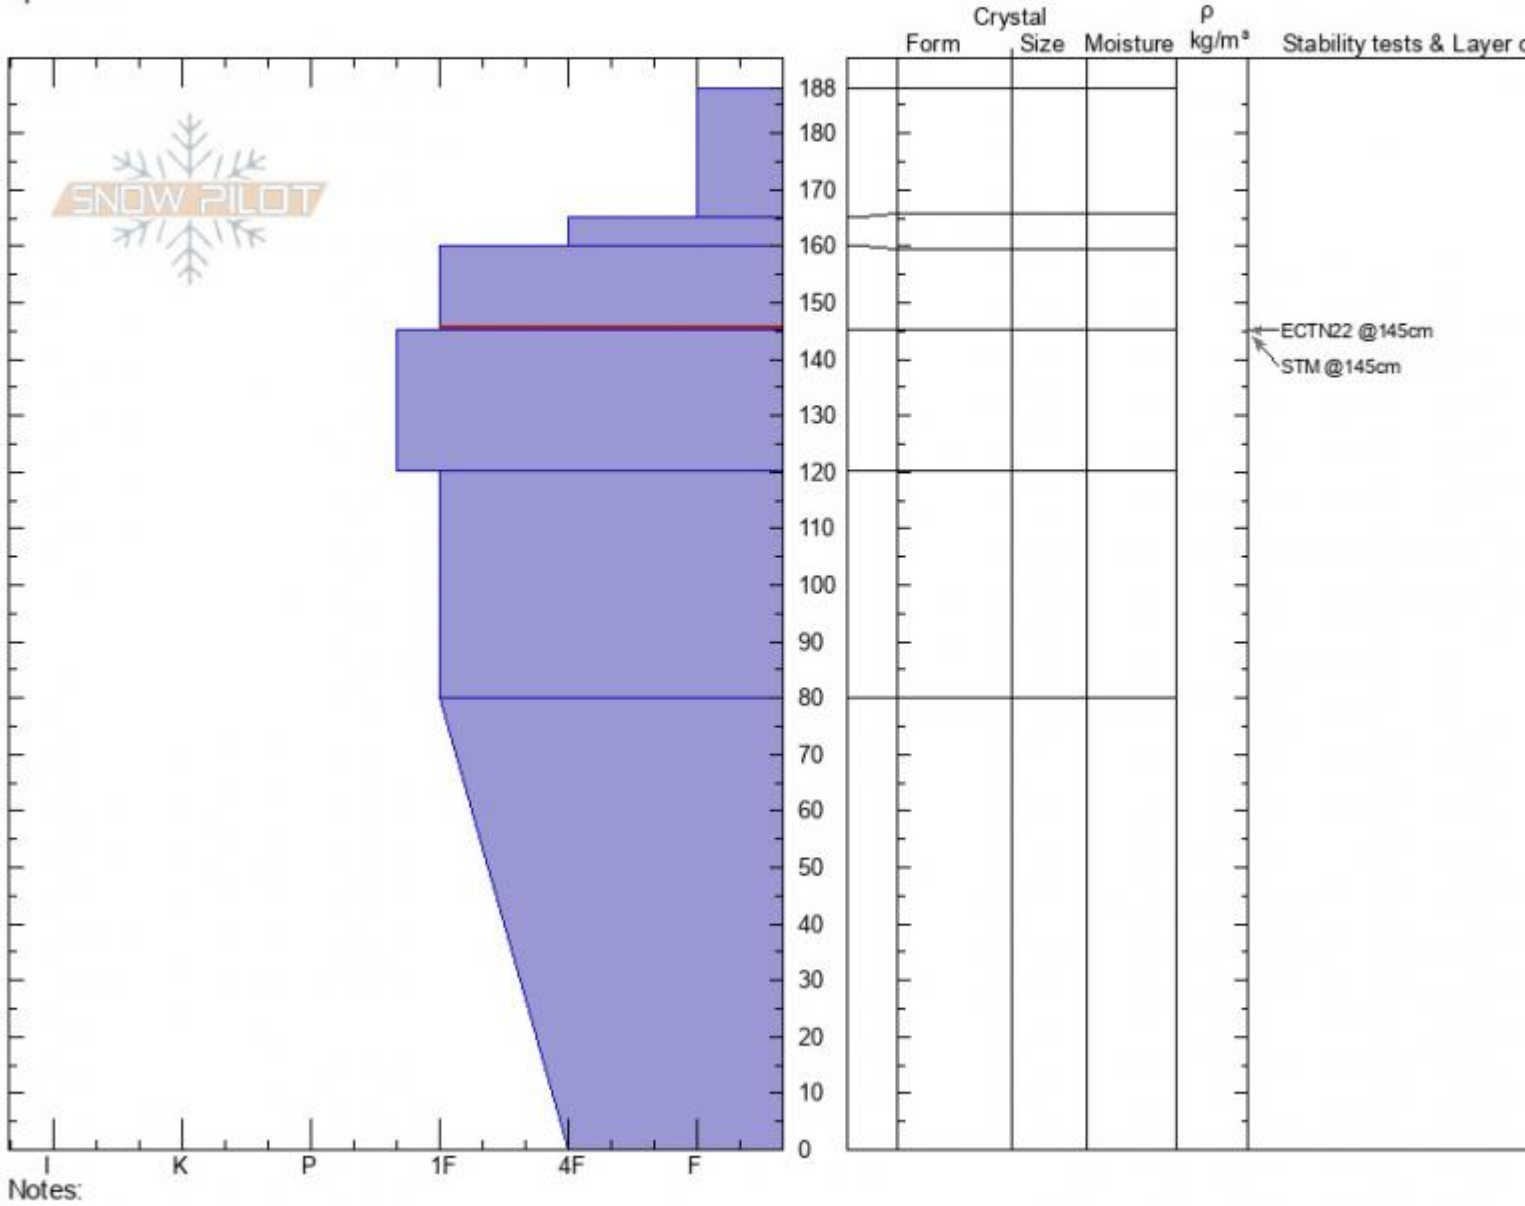

Blackmore Lake
Gallatin Range-N
MT
Elevation: **2793 m**
Aspect:
Specifics:

Erich Schreier
02/20/2022 - 12:30pm
Co-ord: **45.45705N, -110.99971W**
Slope Angle: **32°**
Wind Loading: **previous**

Stability:
Air Temperature: **0°C**
Sky Cover: **OVC**
Precipitation: **S2**
Wind: **SW Calm**

HS:188 Layer Notes:
160-145cm: **Problematic layer**

Advisory Region
Northern Gallatin
Longitude
-111.00W
Latitude
45.44N
Northern Gallatin, 2022-02-21