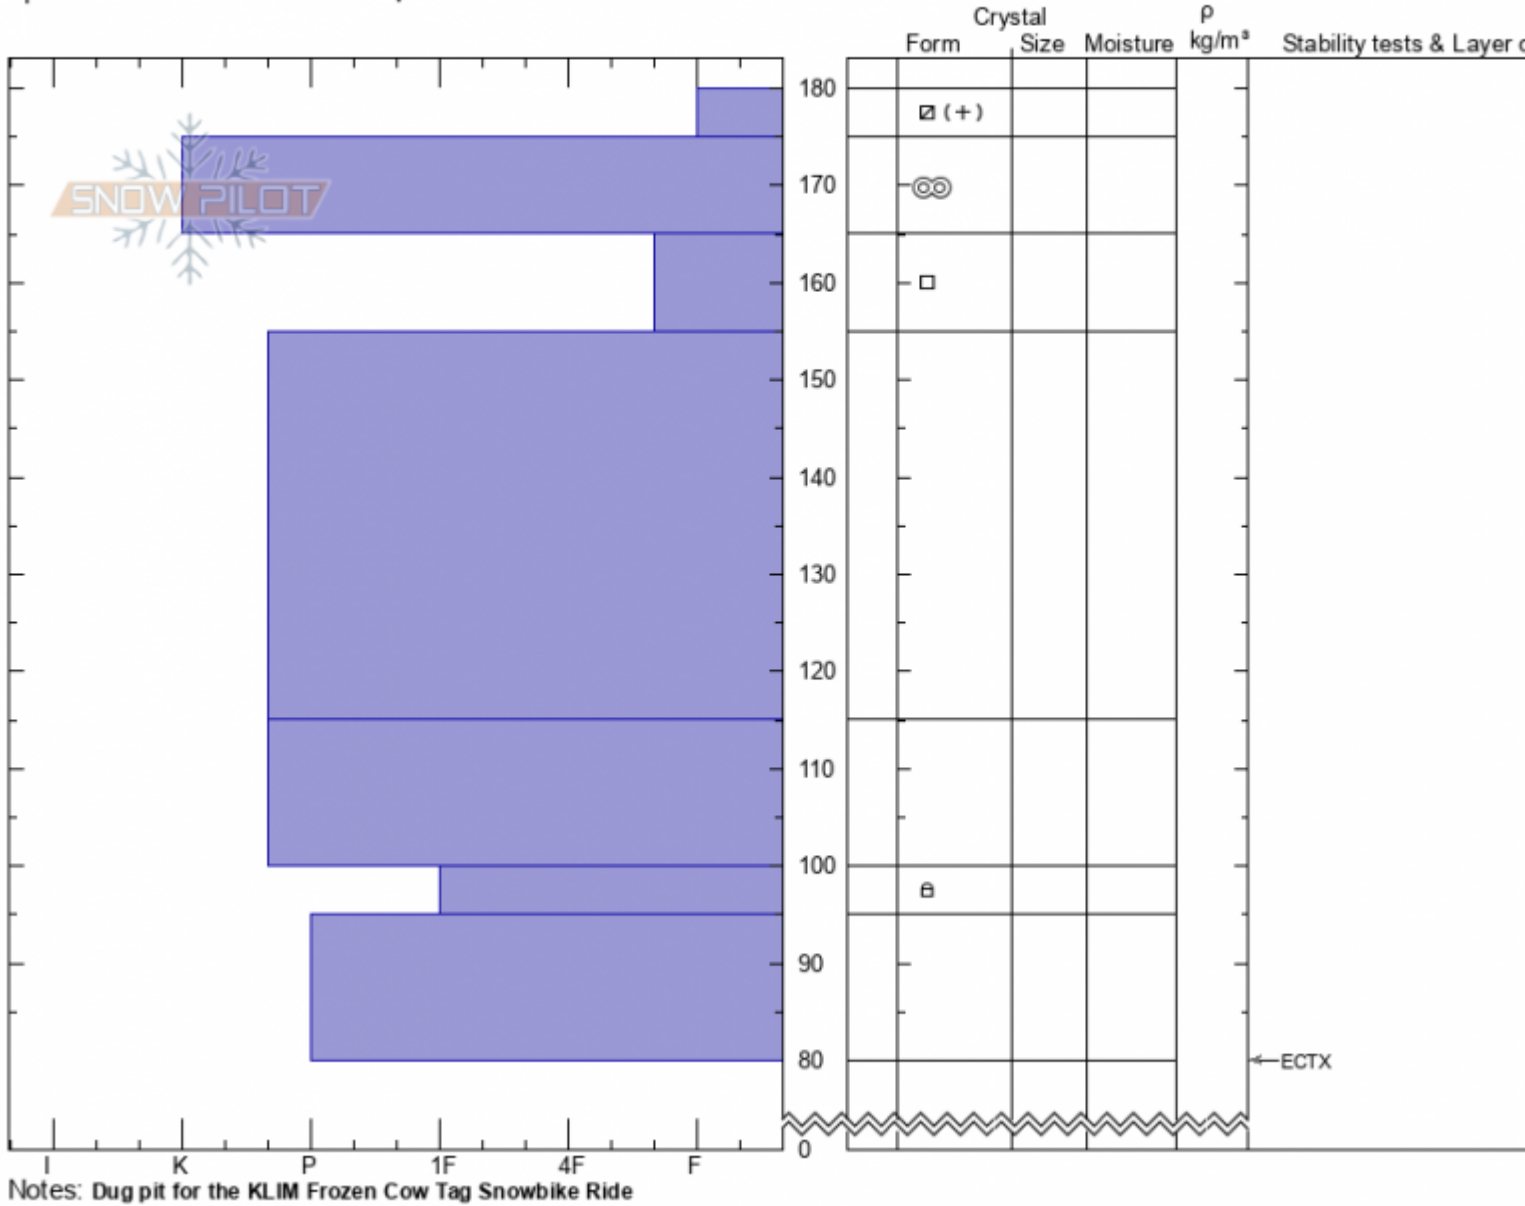

Sawtelle Rd-S Facing
 Centennial Range
 ID
 Elevation: 9040 ft
 Aspect: 200°
 Specifics: Snowmobile tracks on slope

Doug Chabot-Admin
 03/11/2022 - 12:00pm
 Co-ord: 44.55498N, -111.44540W
 Slope Angle: 15°
 Wind Loading: no

Stability: **Very Good** HS:180 Layer Notes:
 Air Temperature: -10°C
 Sky Cover: **SCT**
 Precipitation: **NO**
 Wind:

Advisory Region
 Island Park
 Longitude
 -111.44W
 Latitude
 44.56N
 Island Park, 2022-03-12