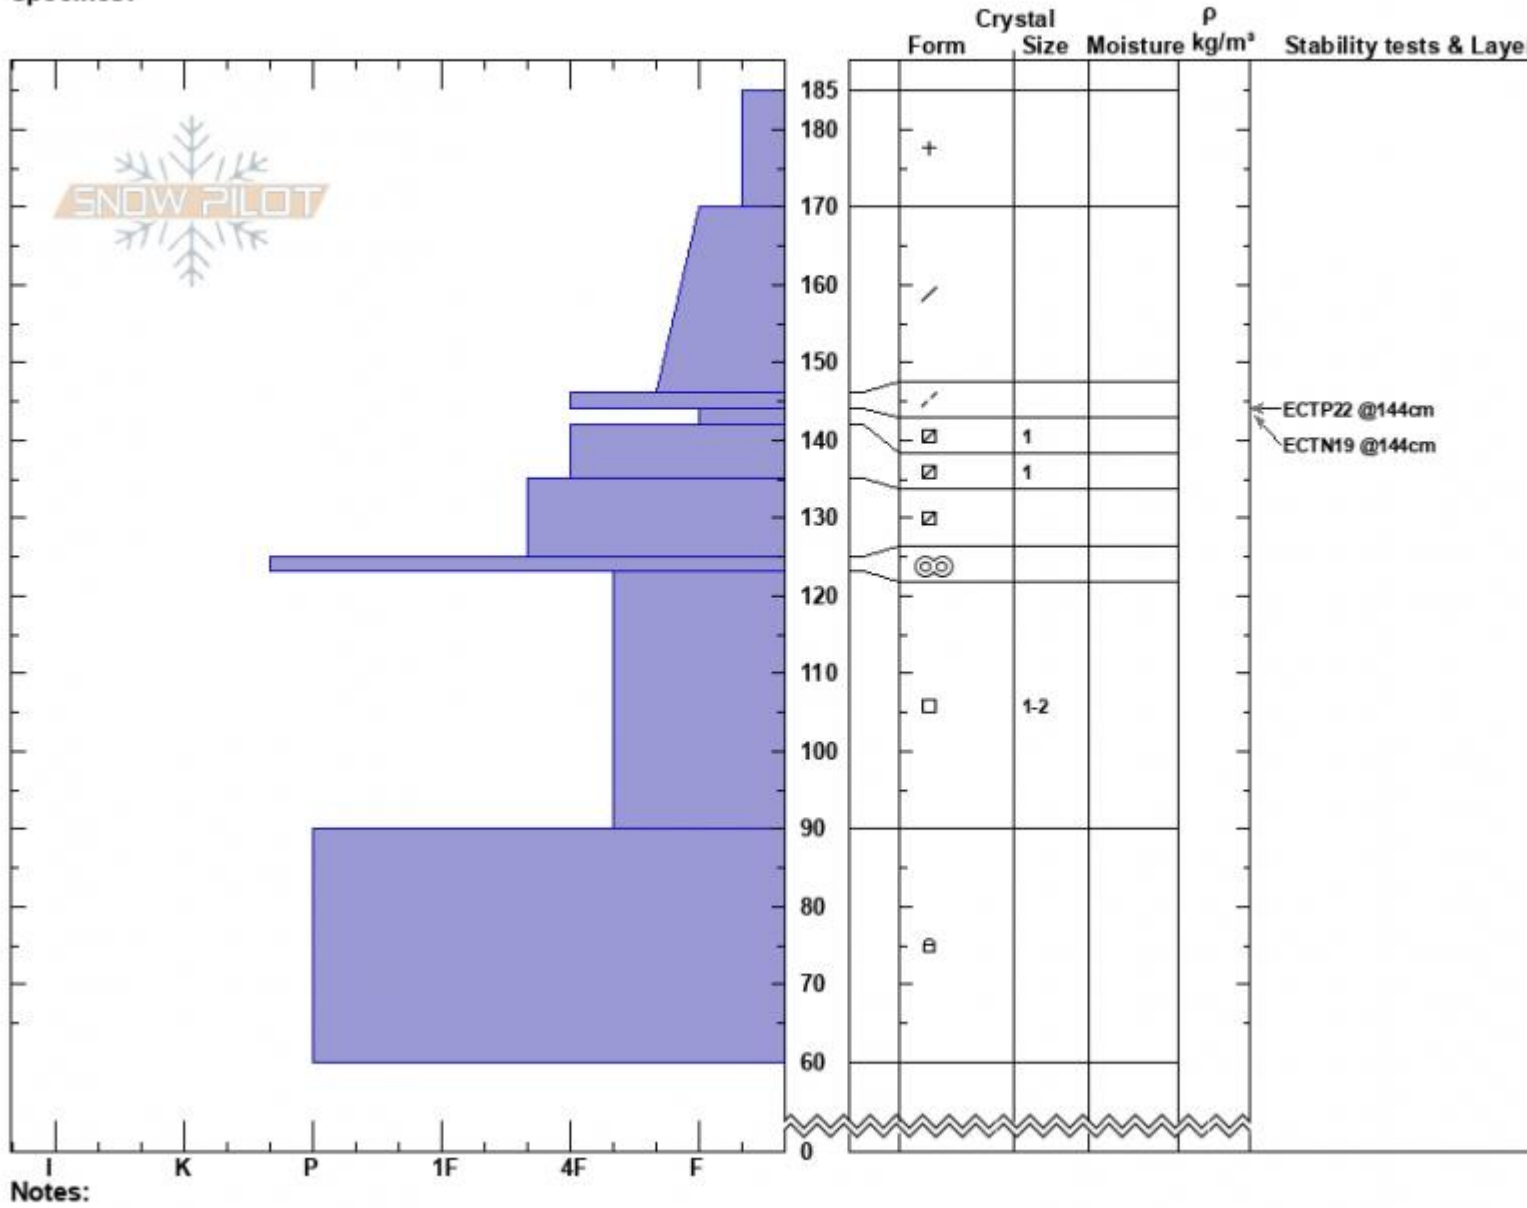

Bear Creek
 Madison Range-N
 MT
 Elevation: 9453 ft
 Aspect: 65°
 Specifics:

Hannah Marshall
 03/16/2022 - 1:00pm
 Co-ord: 45.18494N, -111.46664W
 Slope Angle: 30°
 Wind Loading:

Stability:
 Air Temperature:
 Sky Cover: BKN
 Precipitation: S-1
 Wind: Light Breeze

HS:185 Layer Notes:

Advisory Region
 Northern Madison
 Longitude
 -111.38W
 Latitude
 45.17N
 Northern Madison, 2022-03-16